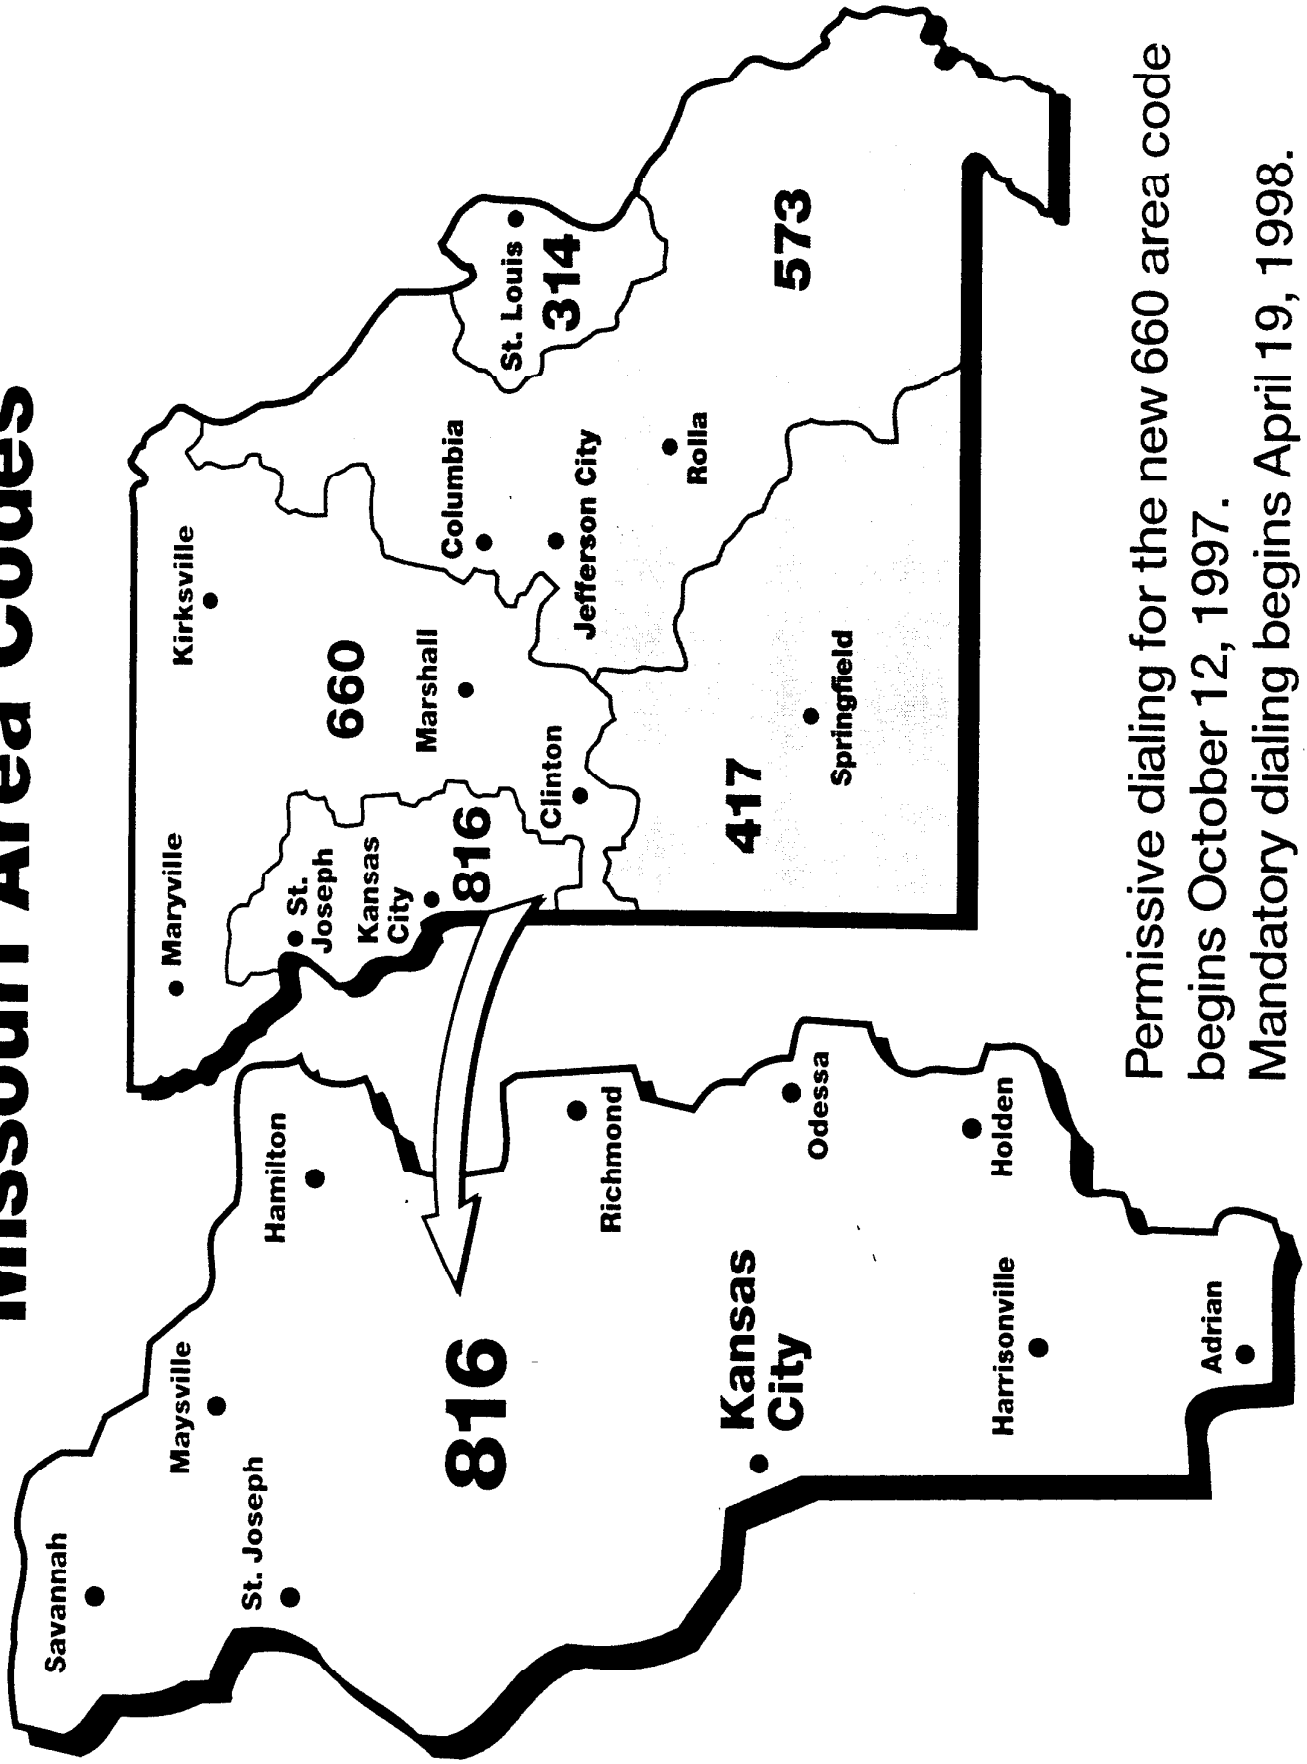

Missouri Area Codes

Permissive dialing for the new 660 area code begins October 12, 1997.
Mandatory dialing begins April 19, 1998.

816 CODES MOVING TO 660 NPA
(MISSOURI)

NUMERICAL						
LIST REVISED: 07-22-97						
NXX	SWITCH/ENTITY	RATE CENTER	COCUS	NOTES:	660	LATA
222	BYVLMOXADS0	BYNUMVILLE	11		1	524
226	NWCMMOXADS0	NEWCAMBRIA	11		1	524
237	MYVWMOXARS0	HIGGINSVL	11		1	524
239	ATLNMOXADS0	ATLANTA	11		1	524
244	PRDNMOXADS0	PURDIN	11		1	524
248	FYTTMOCHDS0	FAYETTE	11		1	524
255	CWGLMOXARS0	COWGILL	11		1	524
256	RTVLMOXXRS0	ROTHVILLE	11		1	524
258	BRFDMOCLDS0	BROOKFIELD	11		1	524
259	LXTNMOXA259	LEXINGTON	11		1	524
261	CLHLMOXADS0	CLIFTON HL	11		1	524
263	MBRLMOAMDS0	MOBERLY	11		1	524
265	MILNMOXA265	MILAN	11		1	524
266	HLDYMOXA266	HOLIDAY	11		1	524
267	AMSTMOXARS0	AMSTERDAM	11		1	524
269	MBRLMOAMDS0	MOBERLY	11		1	524
272	MNDNMOXX272	MENDON	11		1	524
273	ARMSMOCRDS0	ARMSTRONG	11		1	524
277	HNVIMOXADS0	HUNTSVILLE	11		1	524
278	STFVMOXARS0	STEFFENVL	11		1	524
281	SDLIMOTADS0	SEDALIA	4		1	524
282	GORNMOXASG0	GORIN	11		1	524
284	BETHMOXARS0	BETHEL	11		1	524
285	IONIMOXAX285	IONIA	11		1	524
286	LARDMOXADS0	LAREDO	11		1	524
287	SDLIMOTADS0	SEDALIA	4		1	524
288	KTVLMOXADS0	KEYTESVL	11		1	524
291	MDSNMOXADS0	MADISON	11		1	524
295	JCVLMOXADS0	JACKSONVL	11		1	524
298	SYRCMOXA298	SYRACUSE	11		1	524
323	BRSHMOXARS0	BRASHEAR	11		1	524
326	DNVRMOXADS0	DENVER	11		1	524
327	PARSMOXADS0	PARIS	11		1	524
328	BOCKMOXA328	BROCK	11		1	524
332	LPLTMOXASG0	LA PLATA	11		1	524
335	SWSPMOXA335	SWEET SPG	11		1	524
337	FTUNMOXADS0	FORTUNA -	11		1	524
338	GLSGMOFEDS0	GLASGOW	11		1	524
339	TRENMOELDS0	TRENTON	11		1	524
341	KKVLMOMO10T	KIRKSVILLE	4		1	524
343	SHTNMOXA343	SMITHTON	11		1	524
344	LMNSMOXA344	LEMONS	11		1	524
345	MDFDMOXACM0	MEDFORD	4		1	524
347	LAMTMODIRS0	LA MONTE	11		1	524
352	KNVLMOXARS0	KNOXVILLE	11		1	524