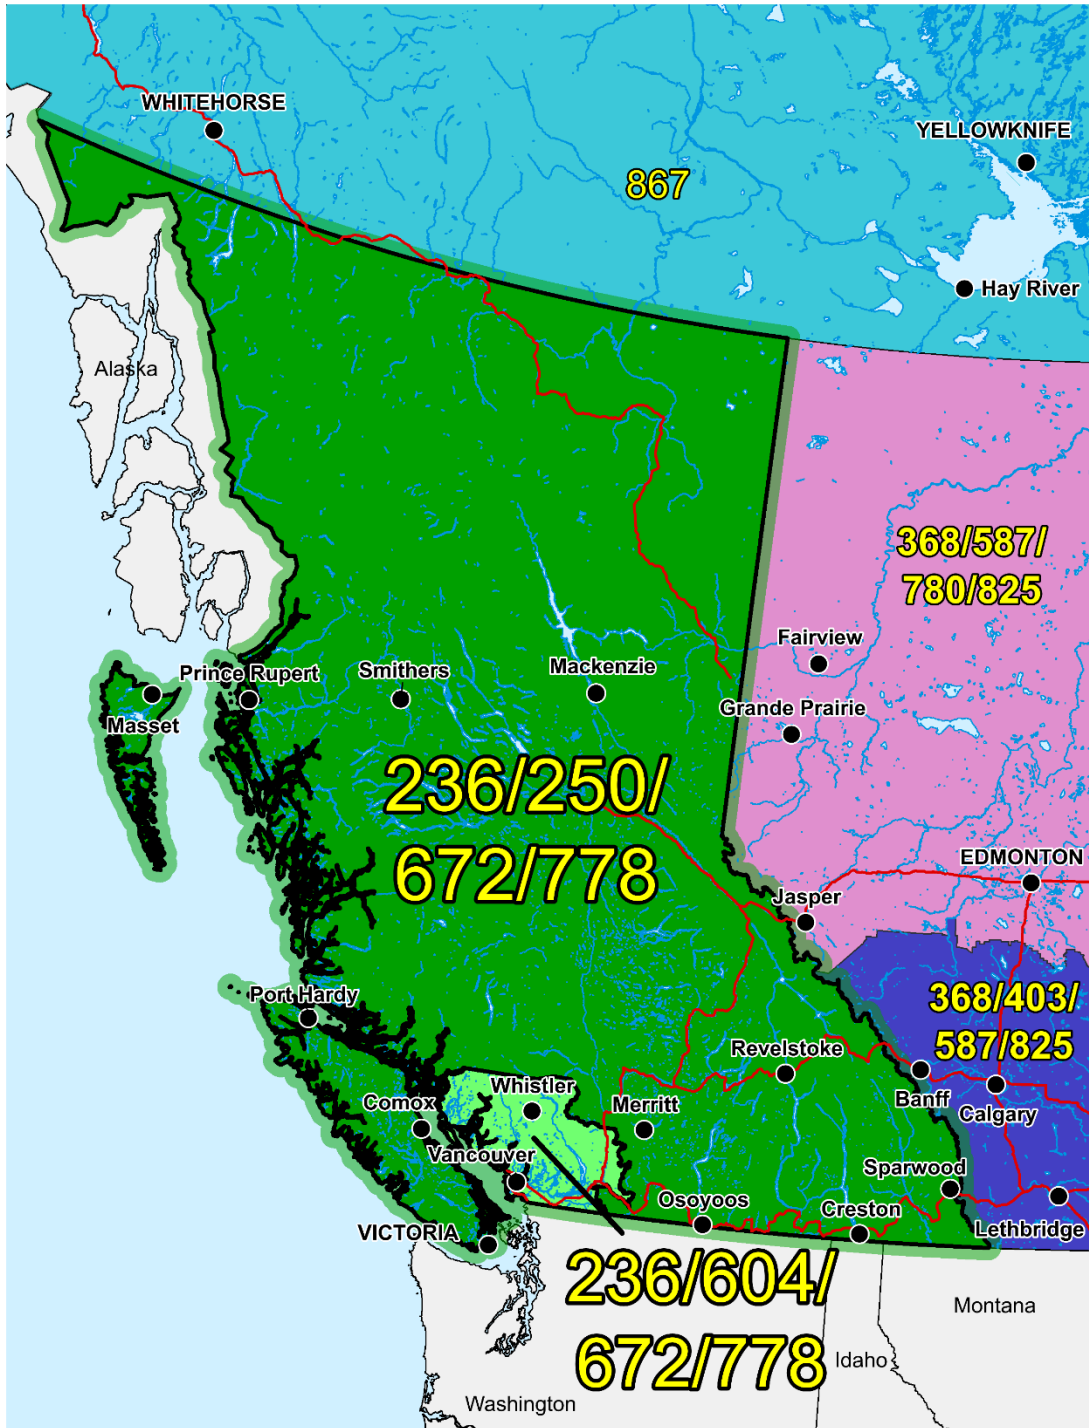

Attachment 1

Map of the 236/250/604/672/778 area

(After relief the NPA 236/250/604/672/778 area will be the NPA 236/250/257/604/672/778 area)