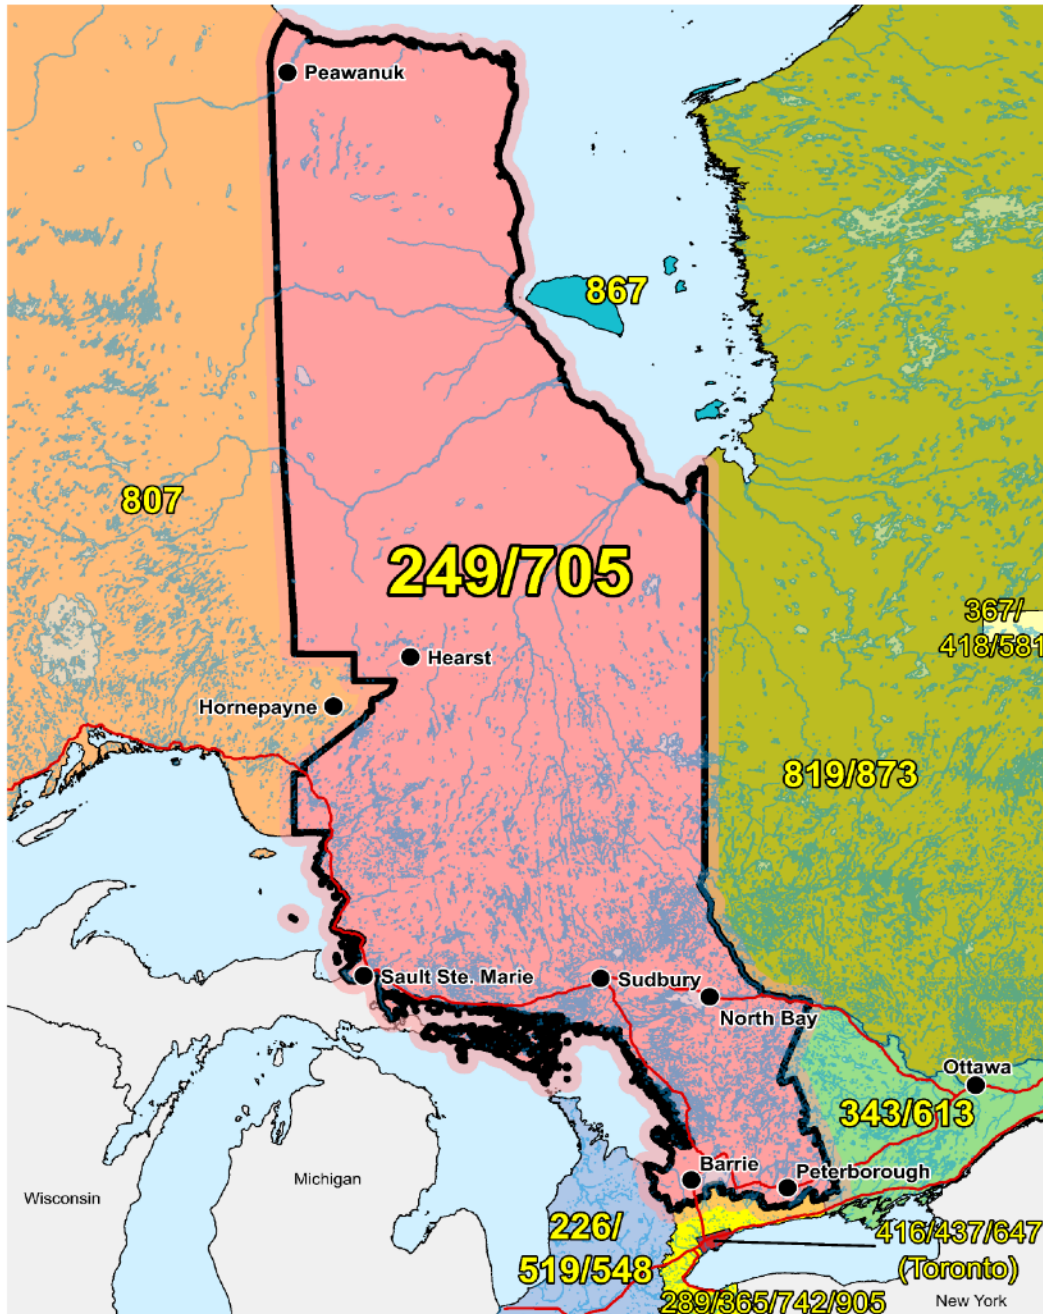

Attachment 1

Map of the 249/705 area
(After relief the NPA 249/705 area will be the NPA 249/683/705 area)