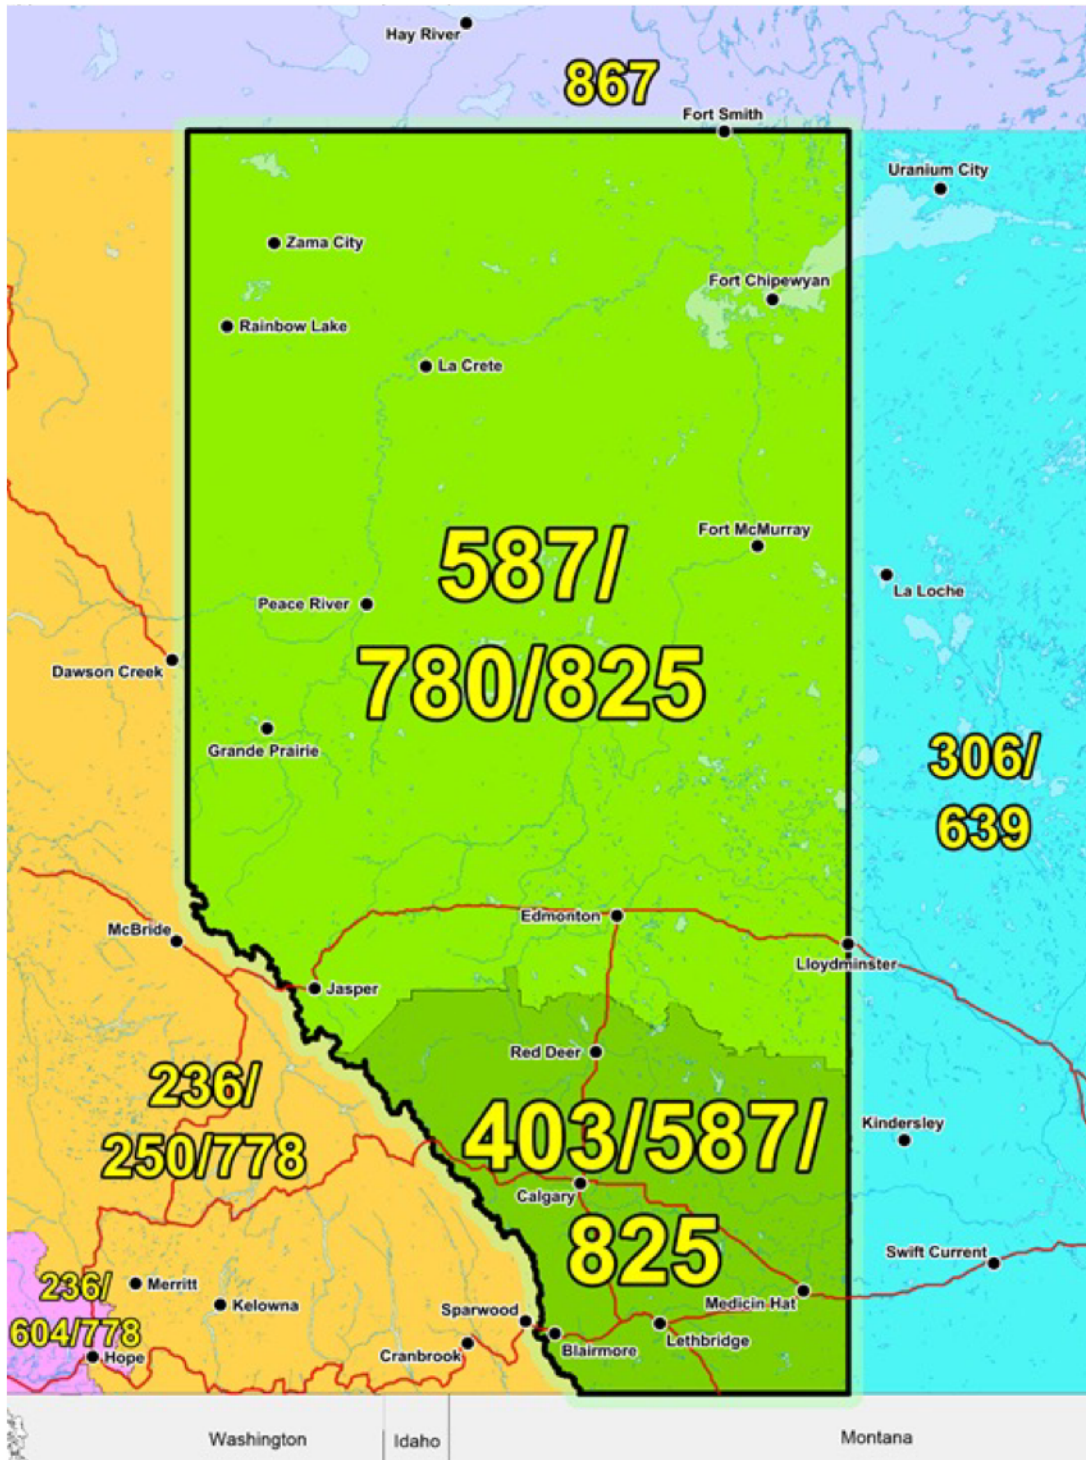

Map of the 403/587/780/825 area

(After relief the NPA 403/587/780/825 complex will become the NPA 368/403/587/780/825 complex)