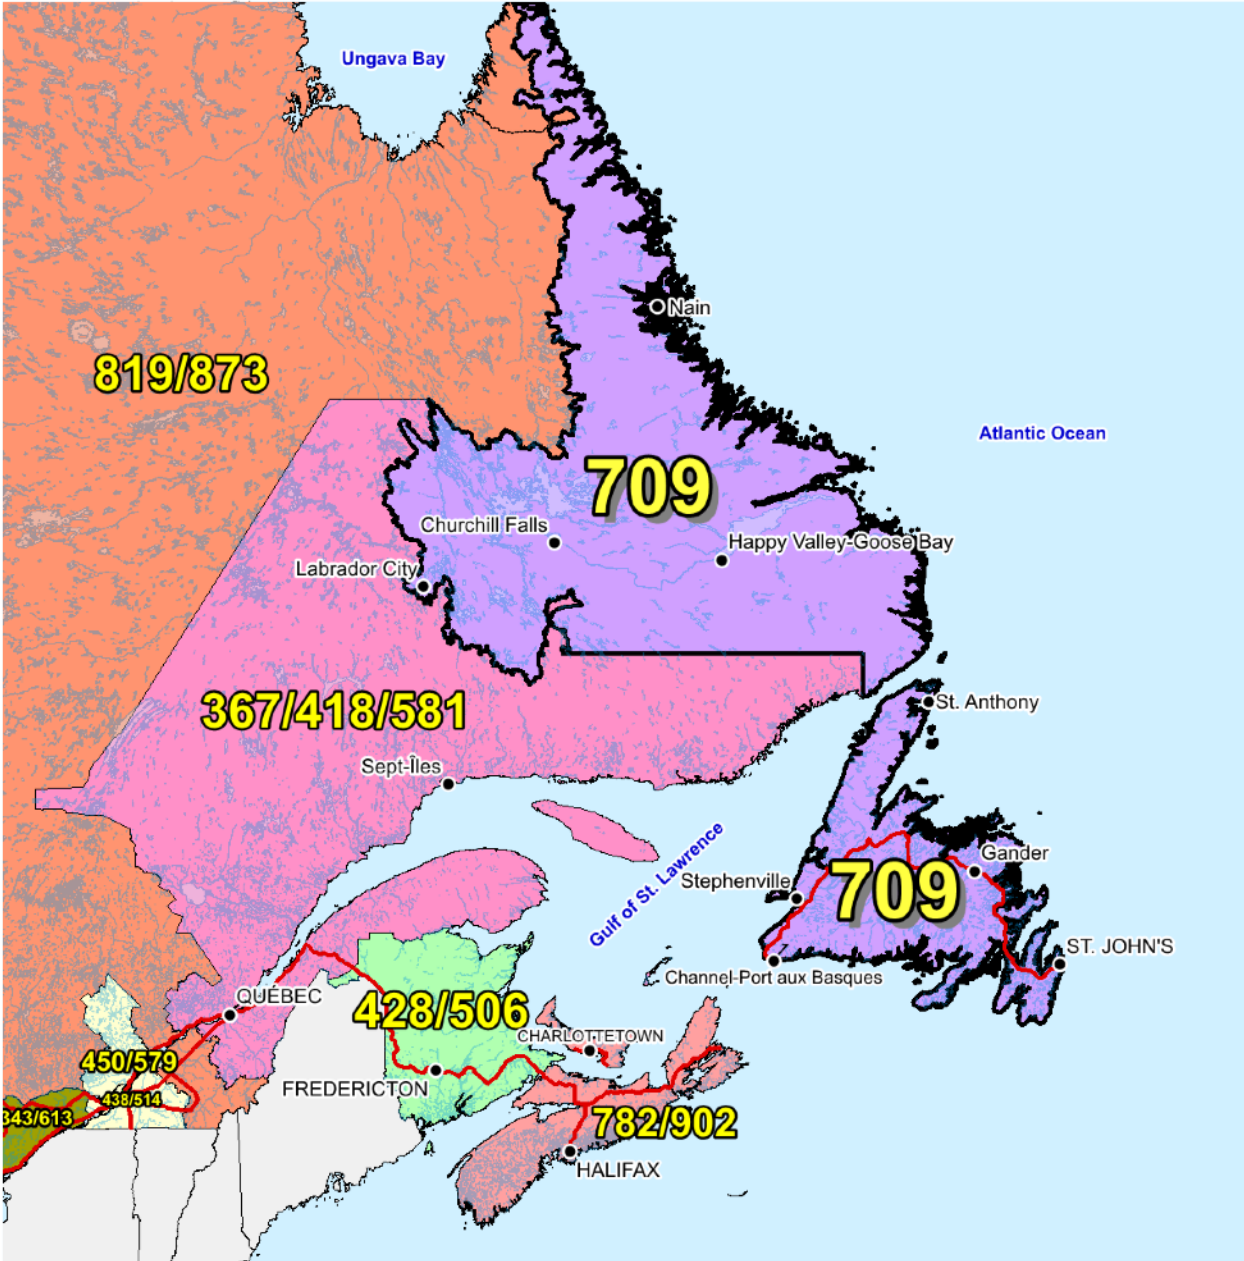

Map of the NPA 709 area
(After relief the NPA 709 area will be the NPA 709/879 area)