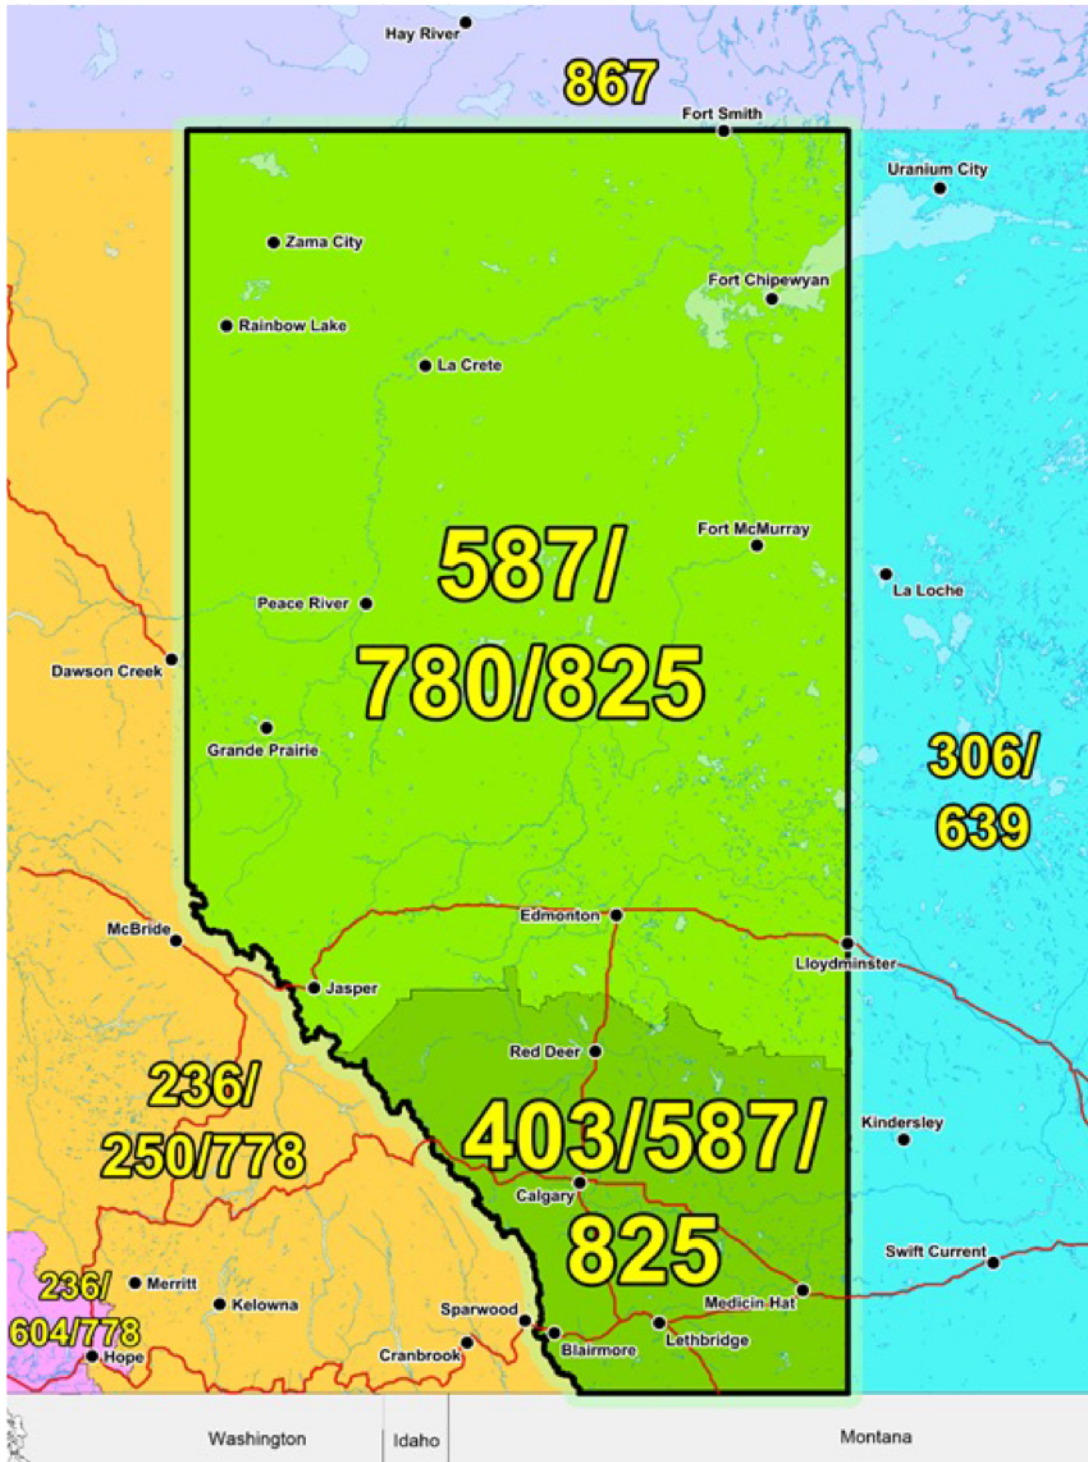

Map of the 403/587/780/825 area

(After relief the NPA 403/587/780/825 complex will become the NPA 368/403/587/780/825 complex)