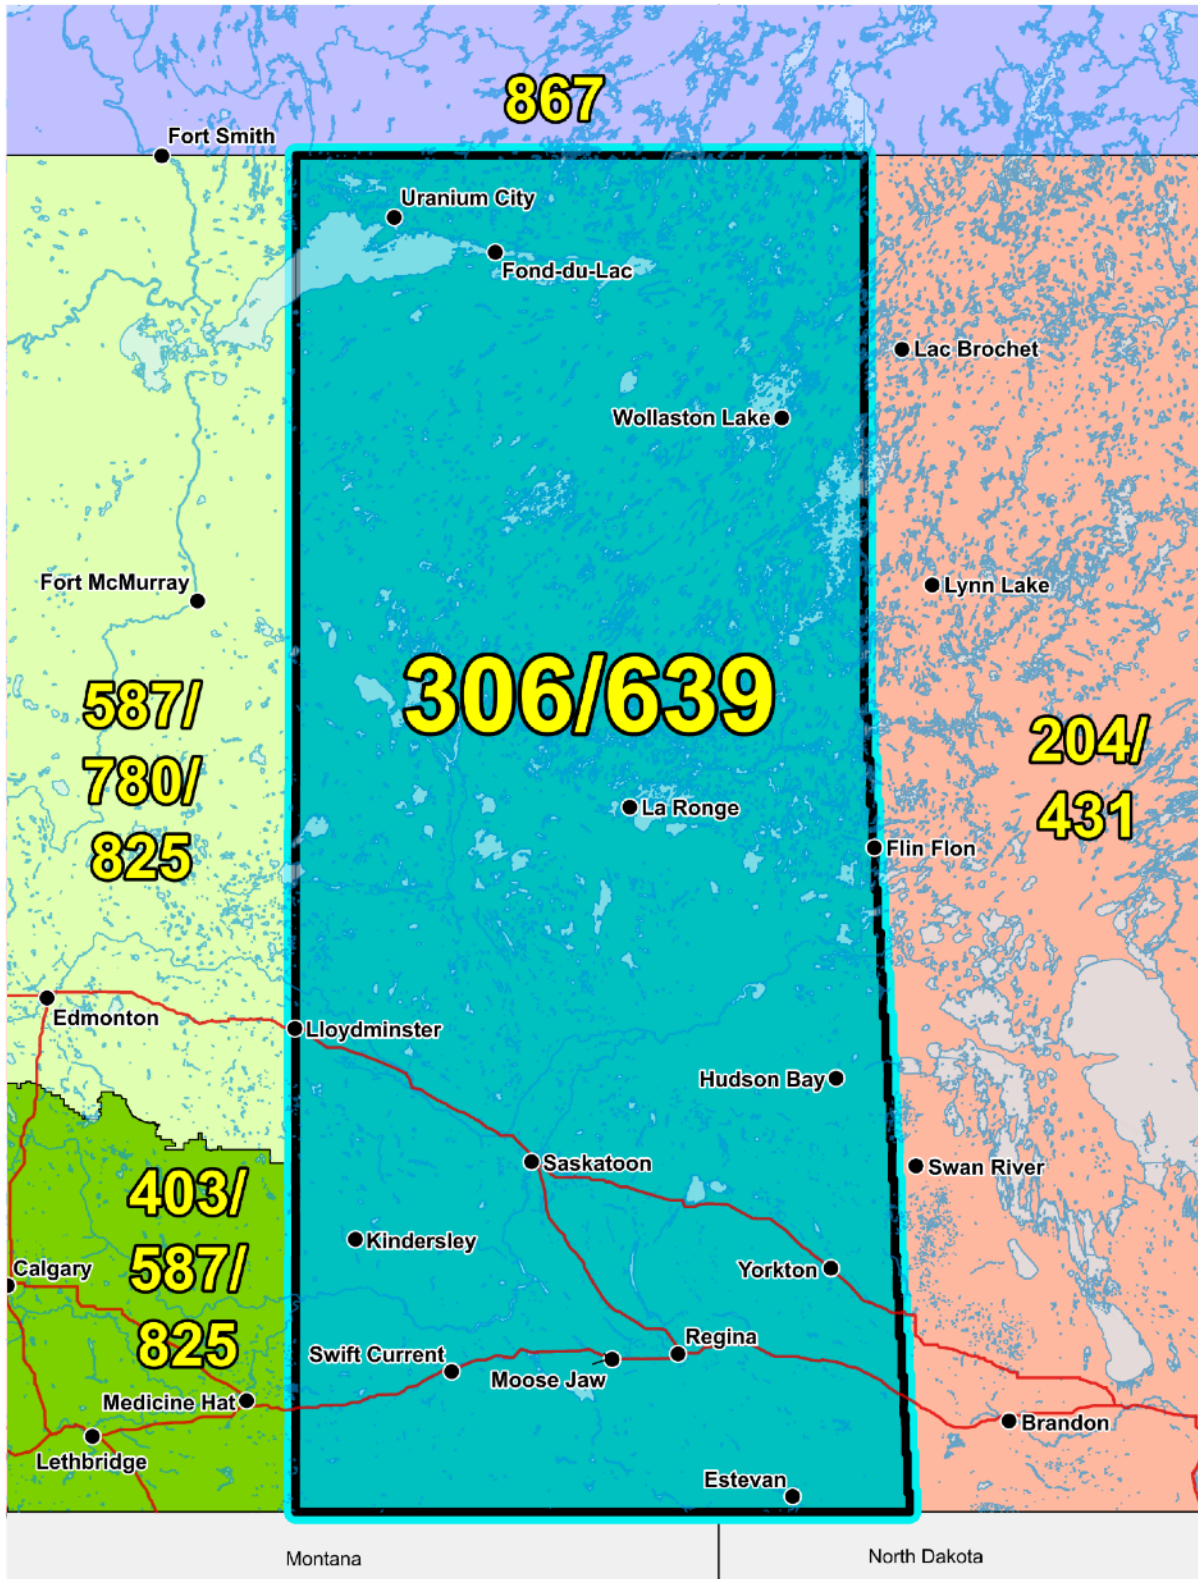

Map of the NPA 306/639 area
(After relief the NPA 306/639 complex will become the NPA 306/474/639/ complex)