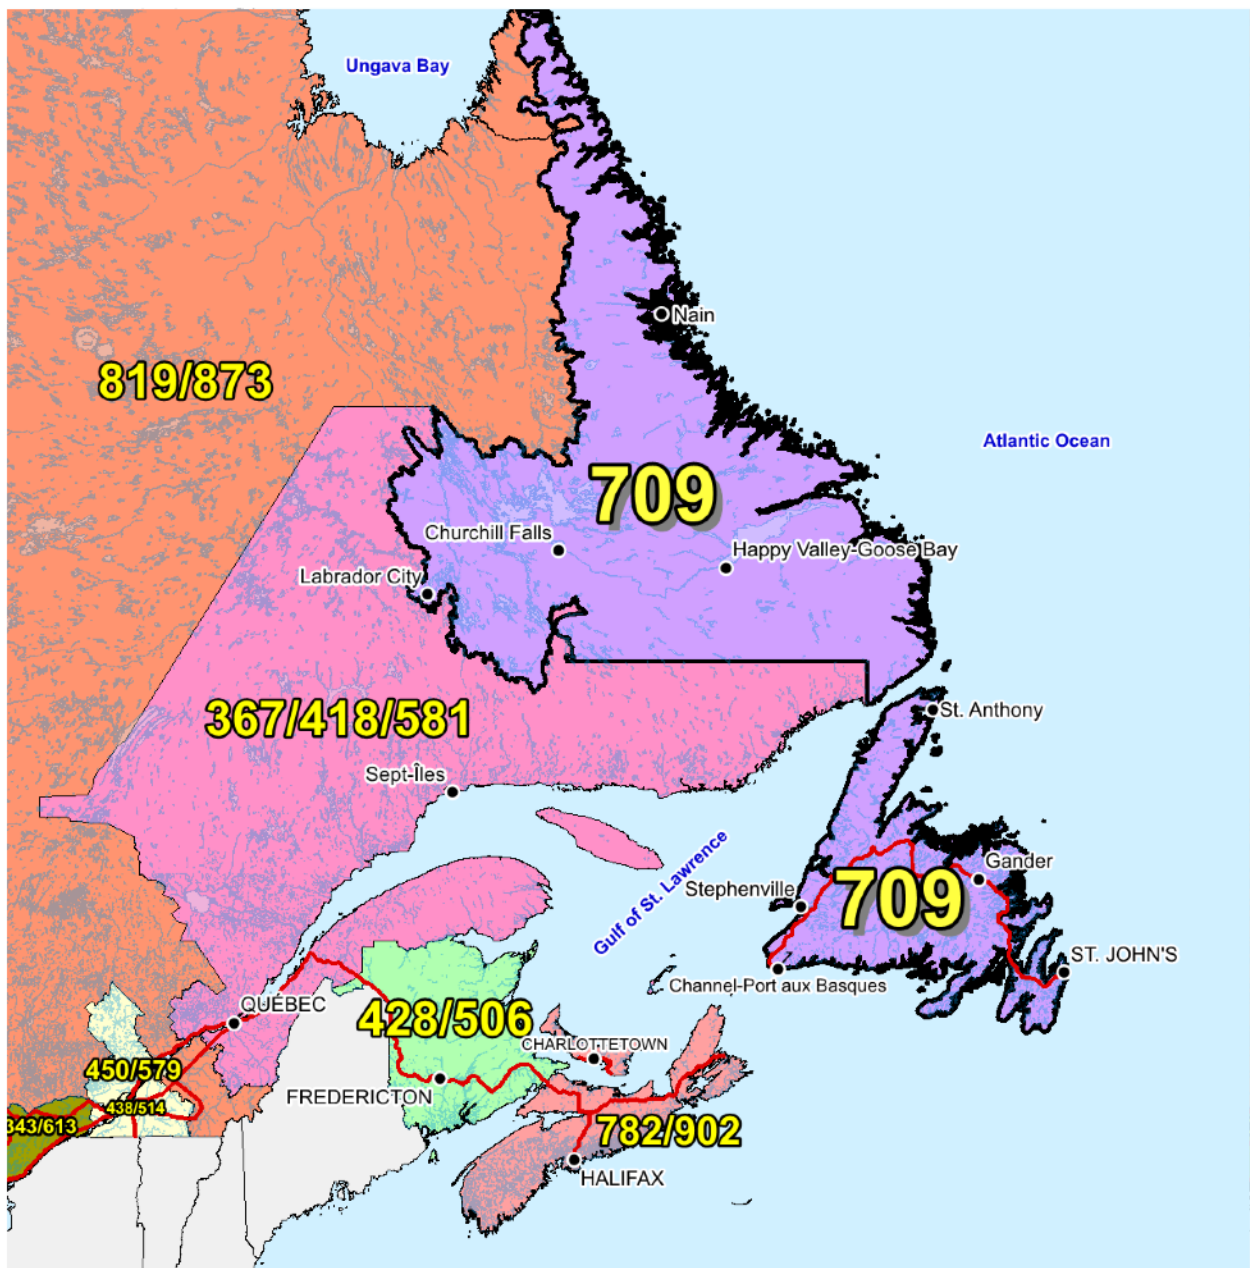

Map of the NPA 709 area
(After relief the NPA 709 area will be the NPA 709/879 area)