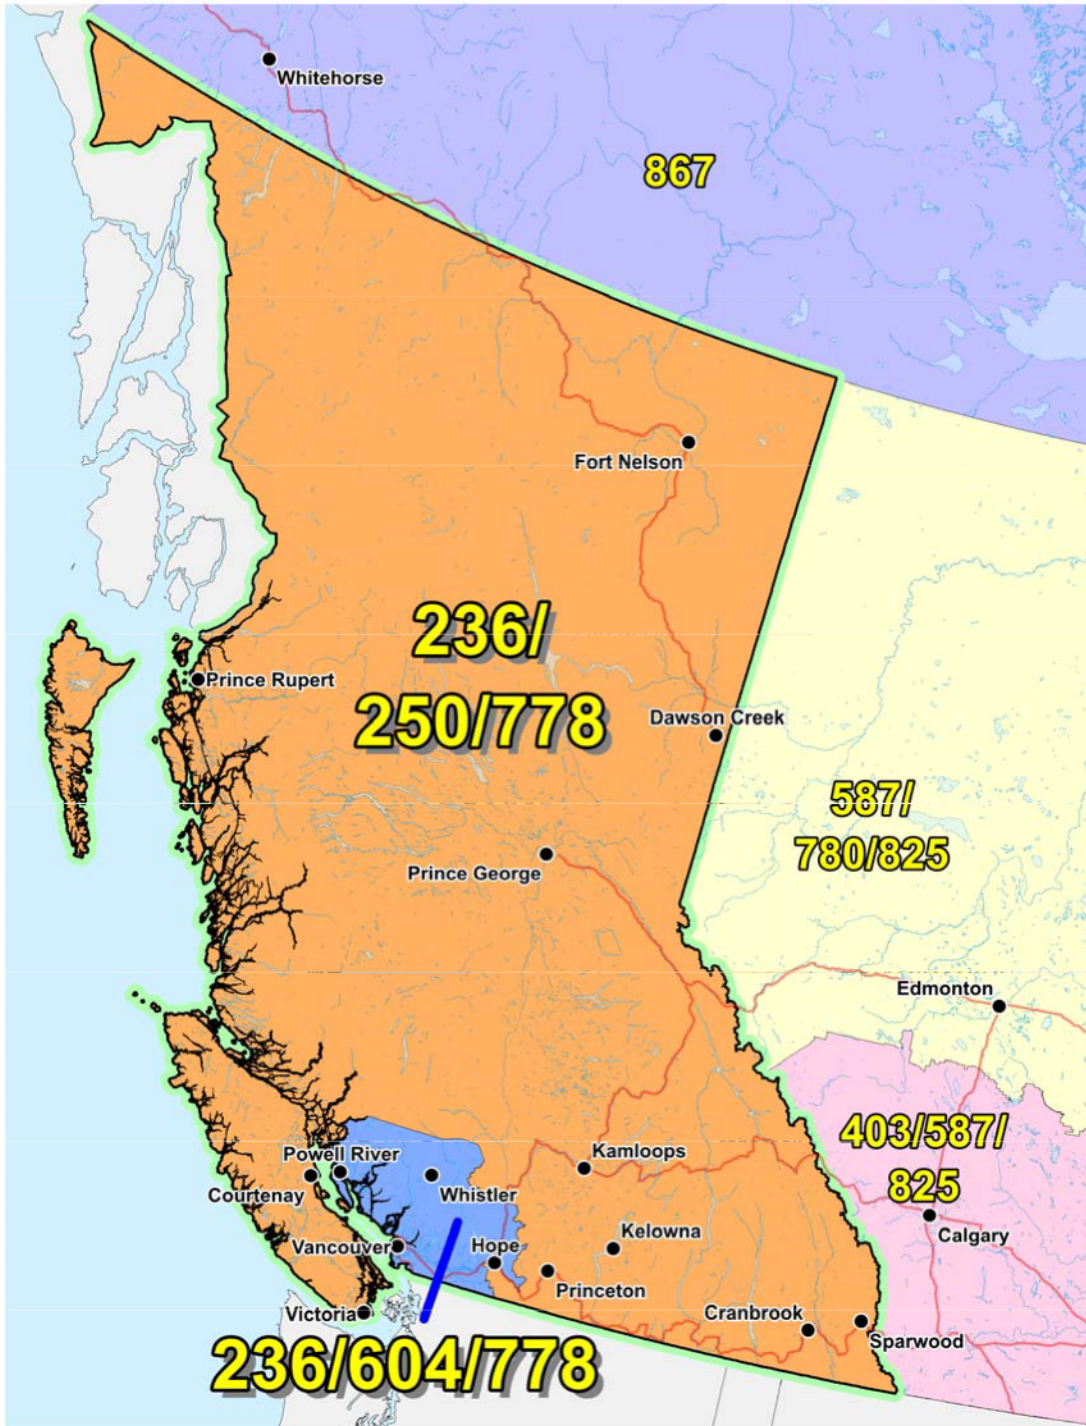

Map of the NPA 236/250/604/778 area
(After relief the NPA 236/250/604/778 complex will become the
NPA 236/250/604/672/778 complex)