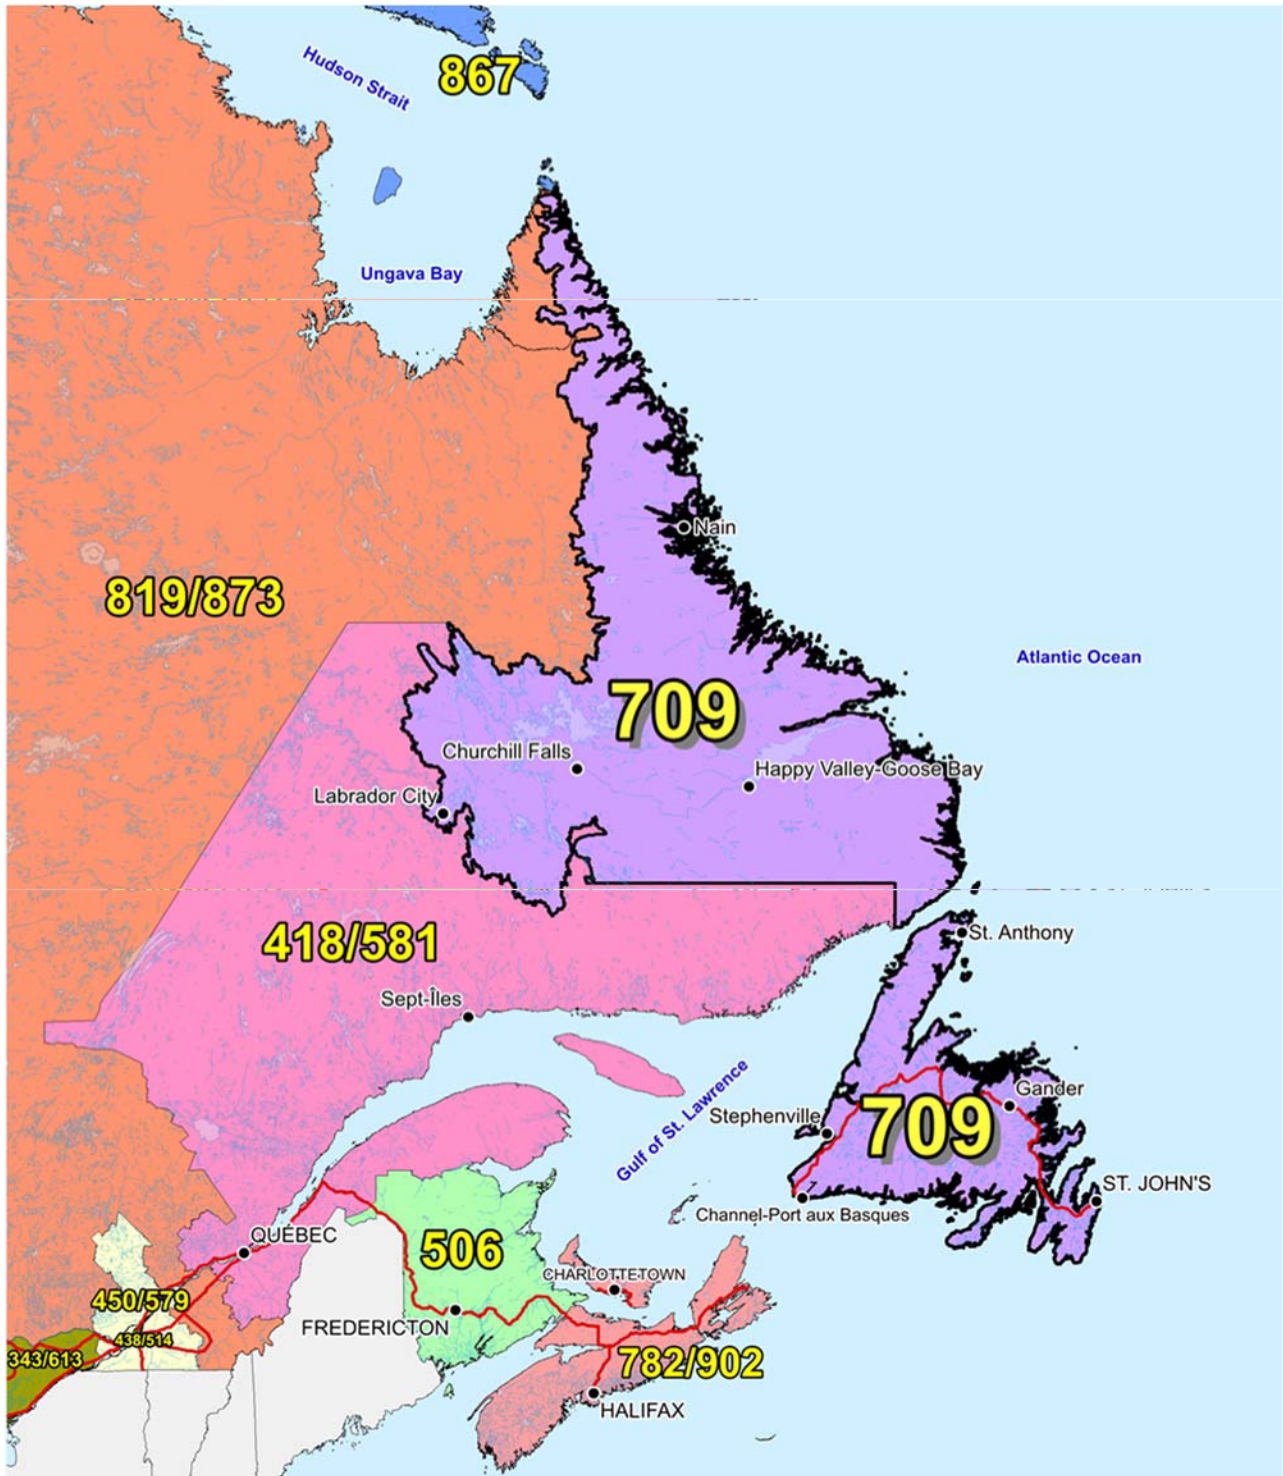

Map of the NPA 709 area
(After relief the NPA 709 area will be the NPA 709/879 area)