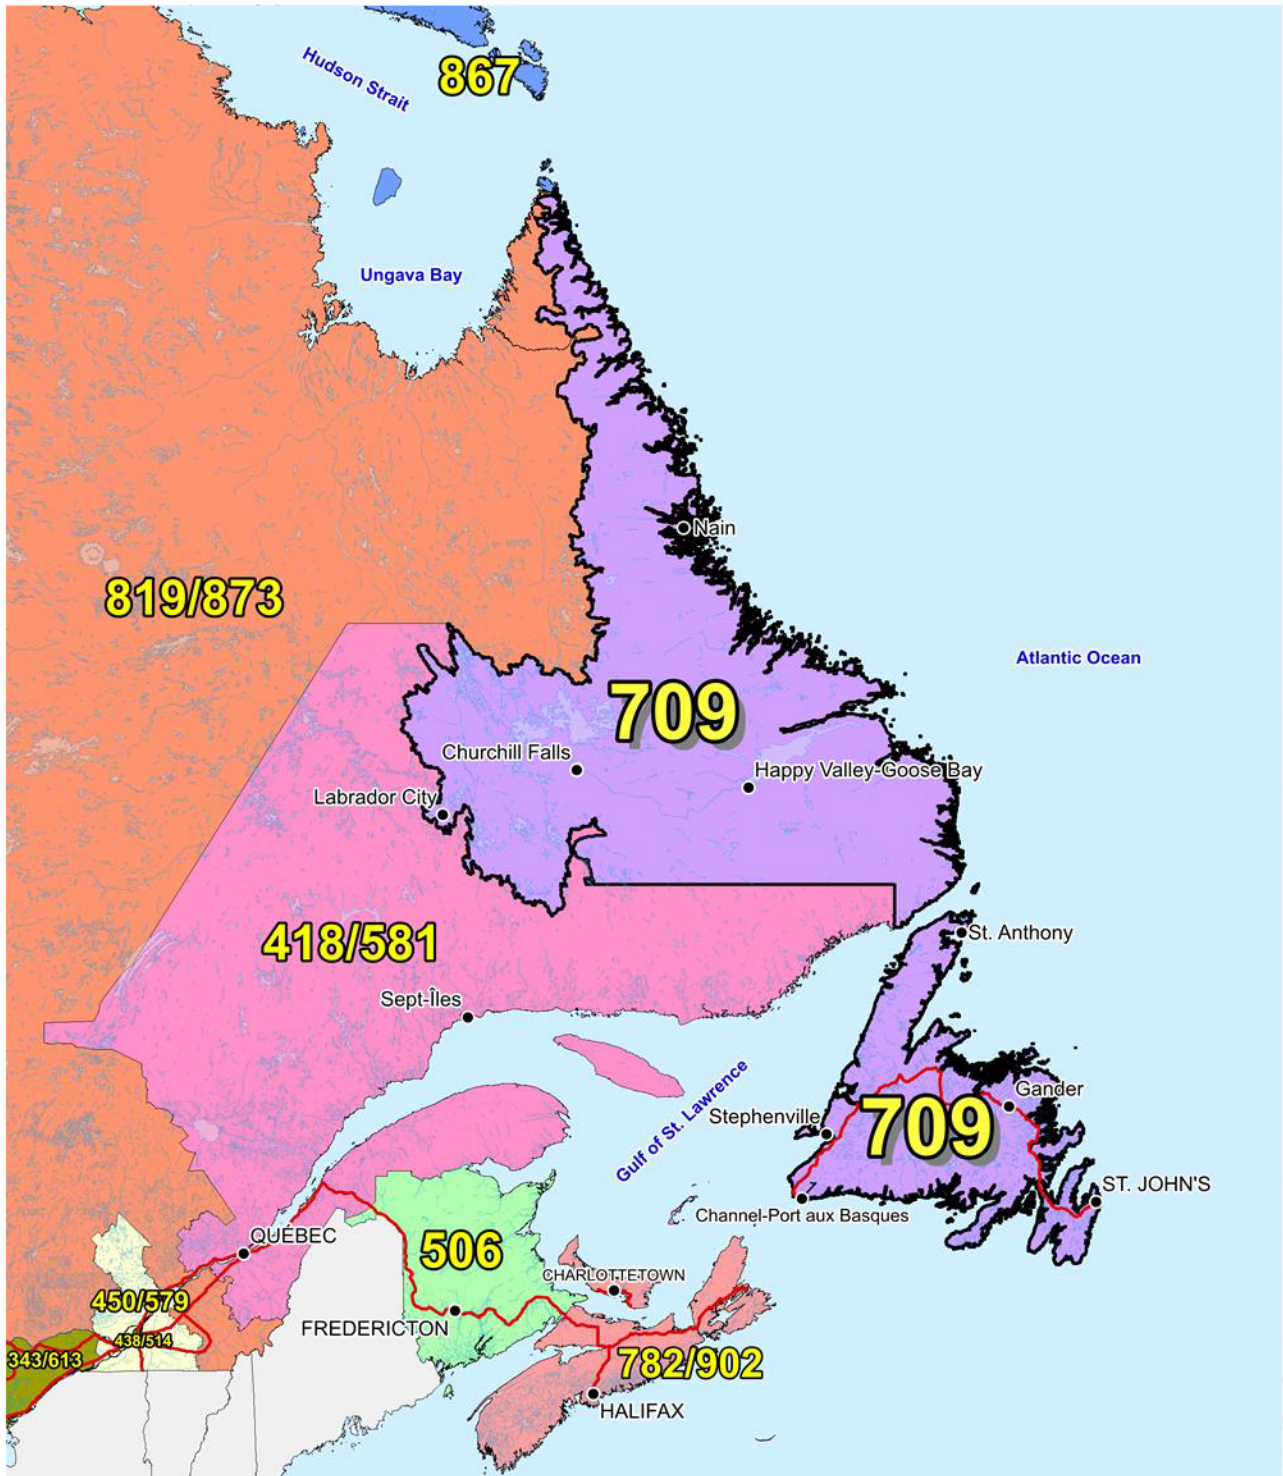

Map of the NPA 709 area
(After relief the NPA 709 area will be the NPA 709/879 area)