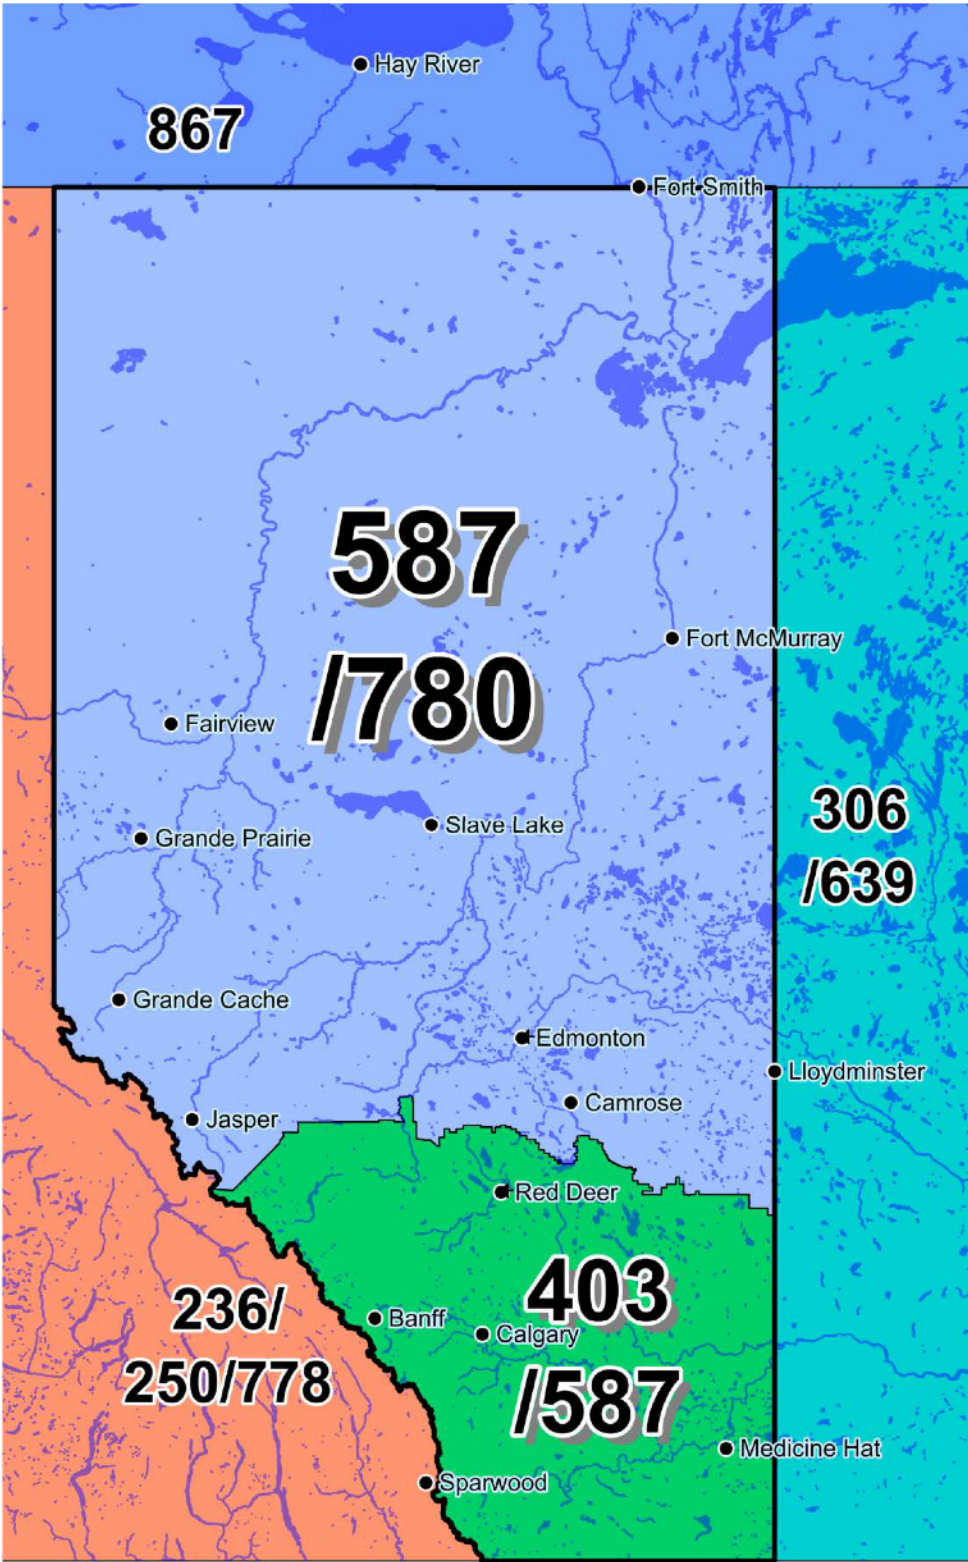

Map of the 403/587/780 area

(After relief the NPA 403/587/780 area will be the NPA 403/587/780/825 area)