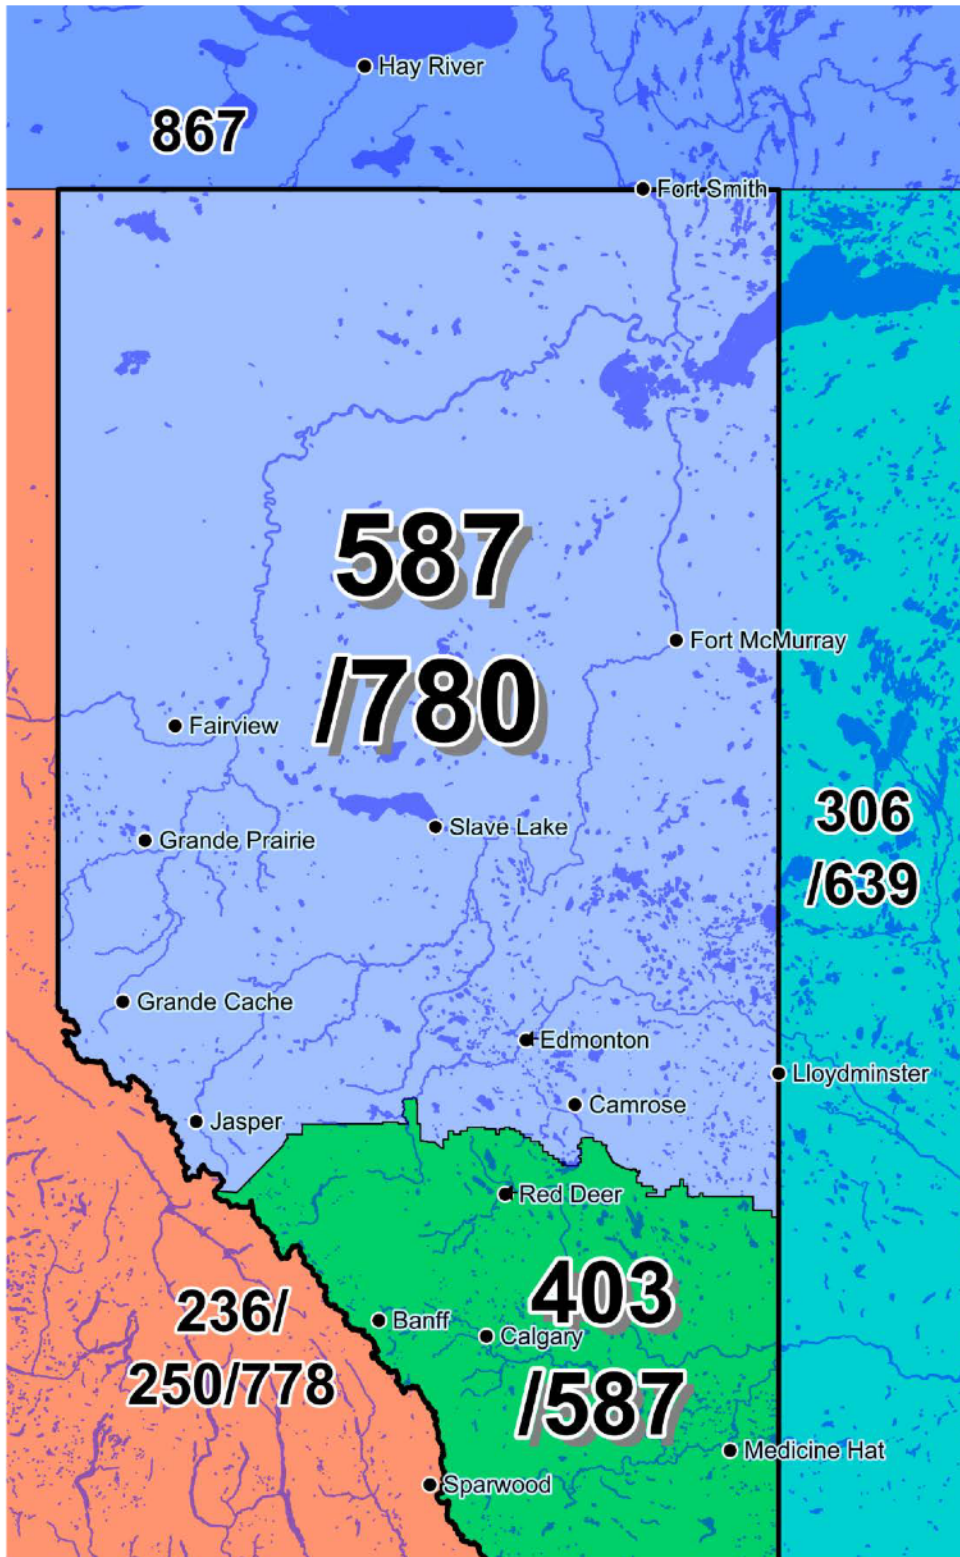

Map of the 403/587/780 area

(After relief the NPA 403/587/780 area will be the NPA 403/587/780/825 area)