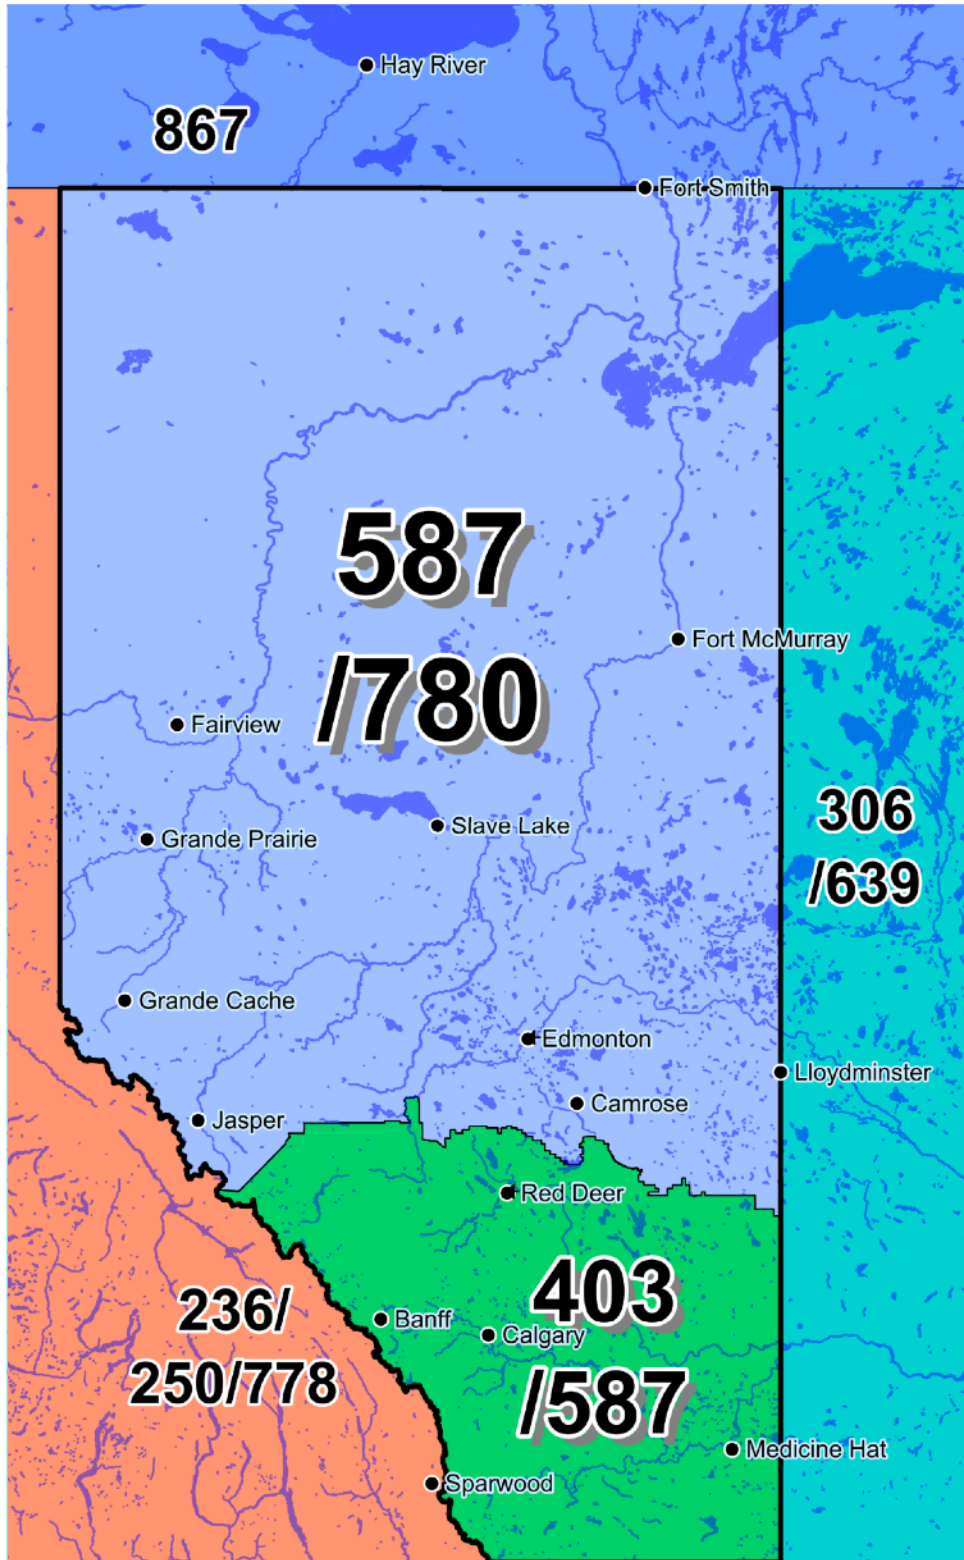

Map of the 403/587/780 area

(After relief the NPA 403/587/780 area will be the NPA 403/587/780/825 area)