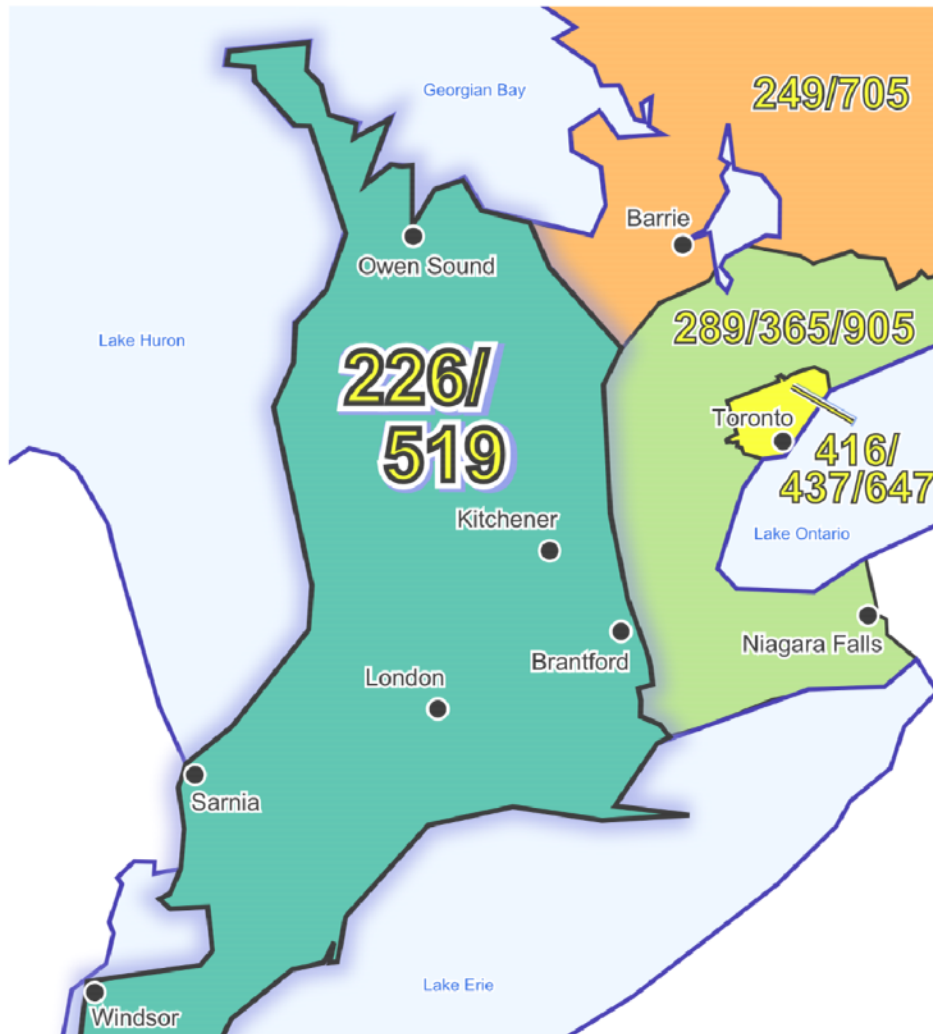

Map of the 226/519 area

(After relief the NPA 226/519 area will be the NPA 226/519/548 area)