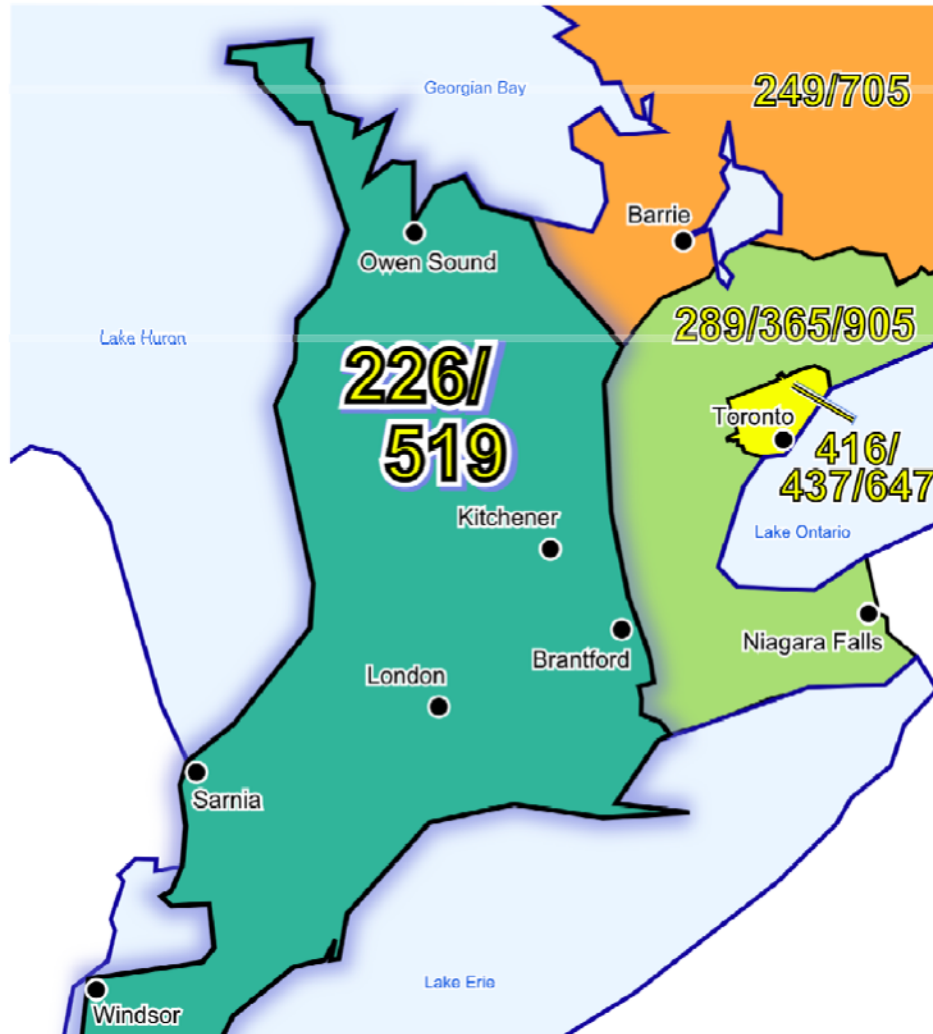

Map of the 226/519 area

(After relief the NPA 226/519 area will be the NPA 226/519/548 area)