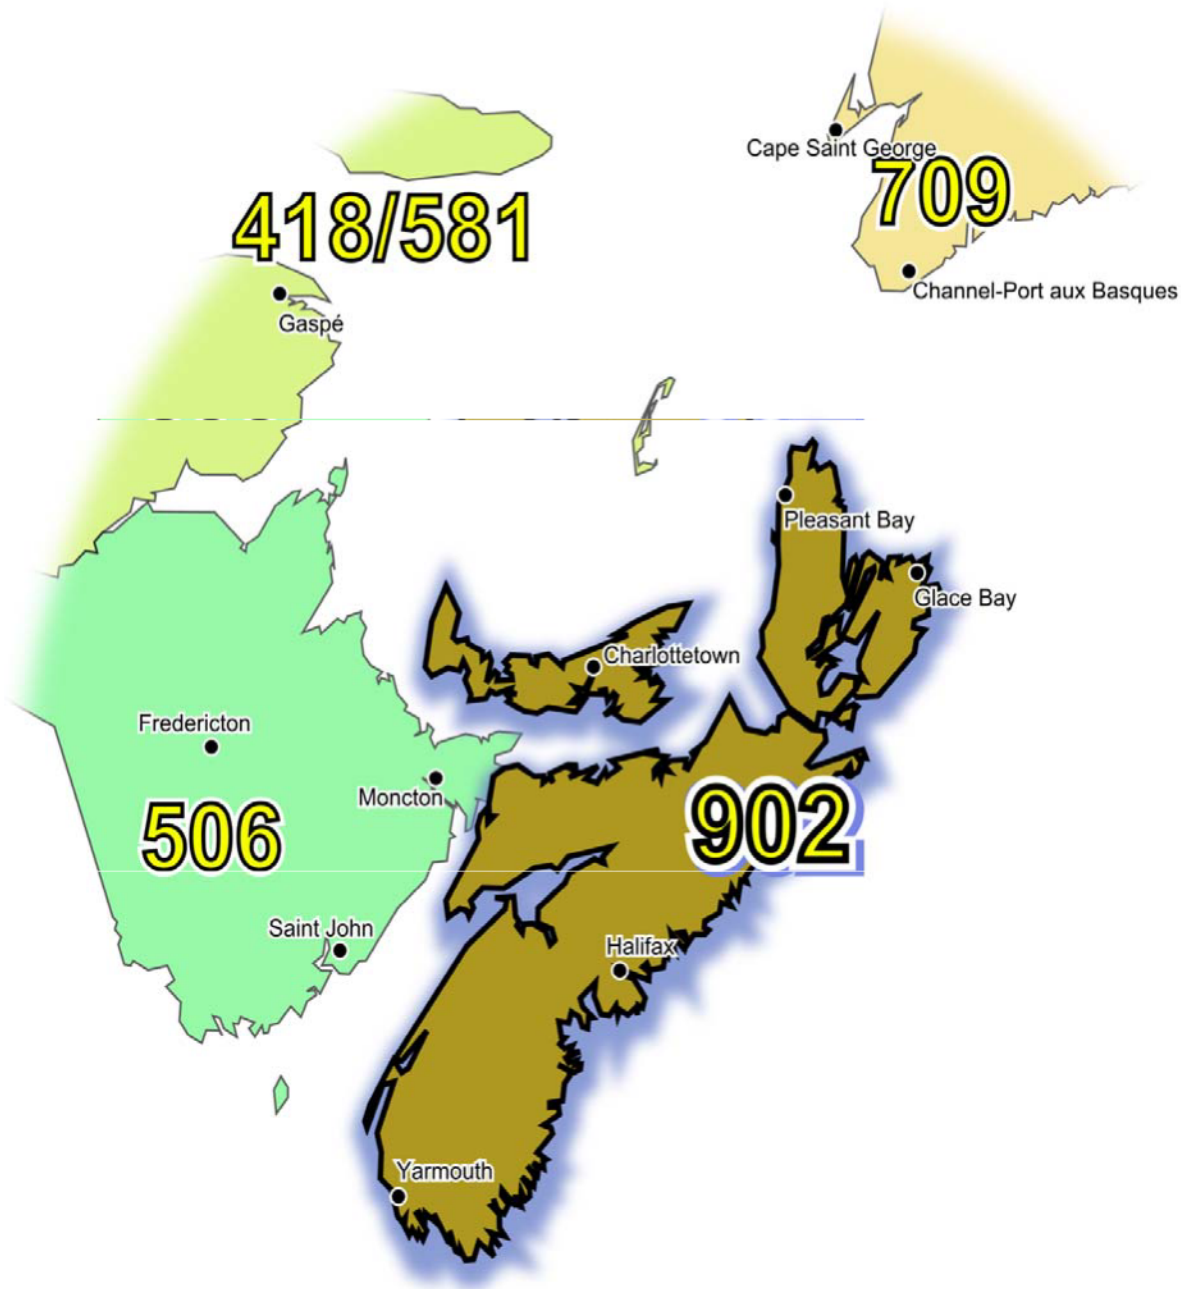

Map of the NPA 902 area
(After relief the NPA 902 area will be the NPA 782/902 area)