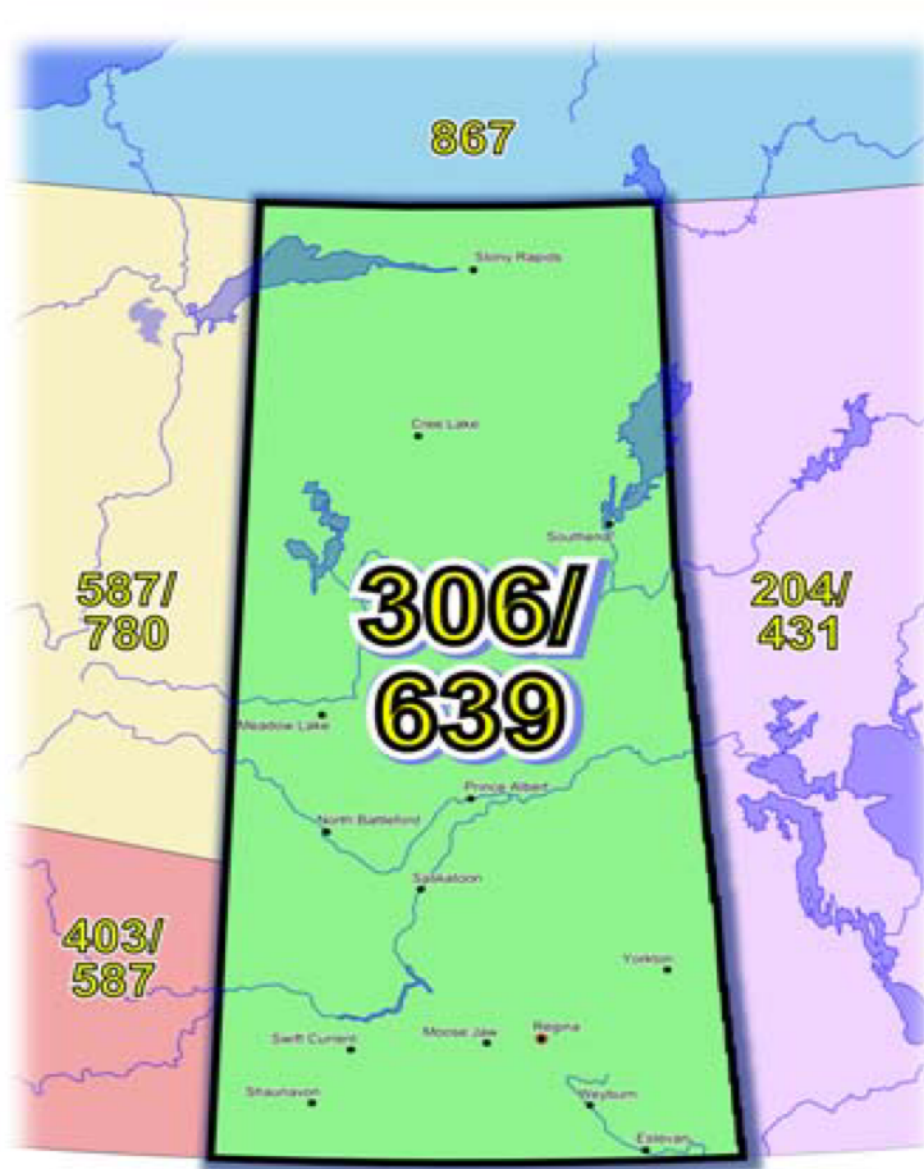

Map of the NPA 306 area
(After relief the NPA 306 area will be the NPA 306/639 area)