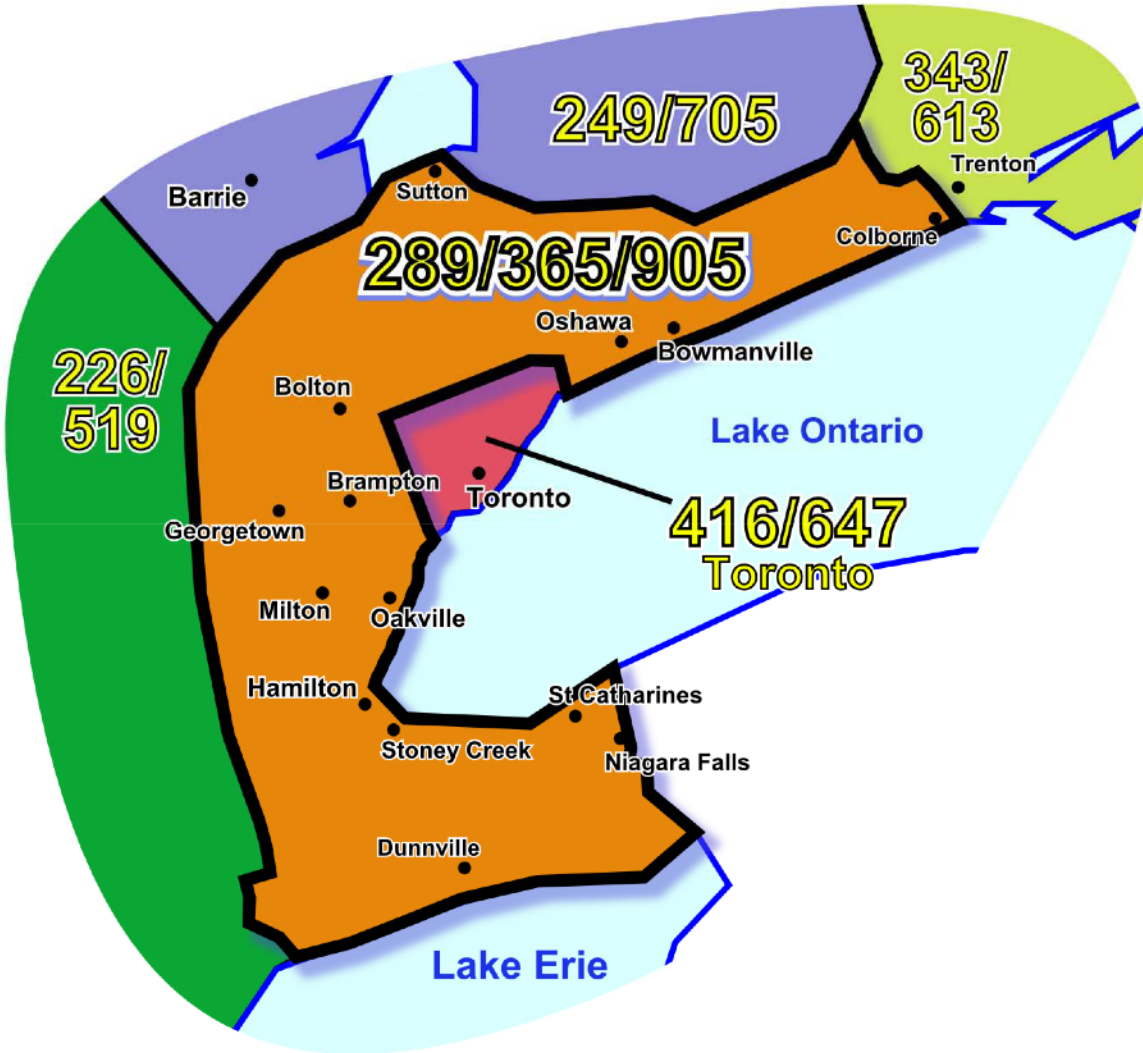

Map of the NPA 289/905 area
(After relief the NPA 289/905 area will be the NPA 289/365/905 area)