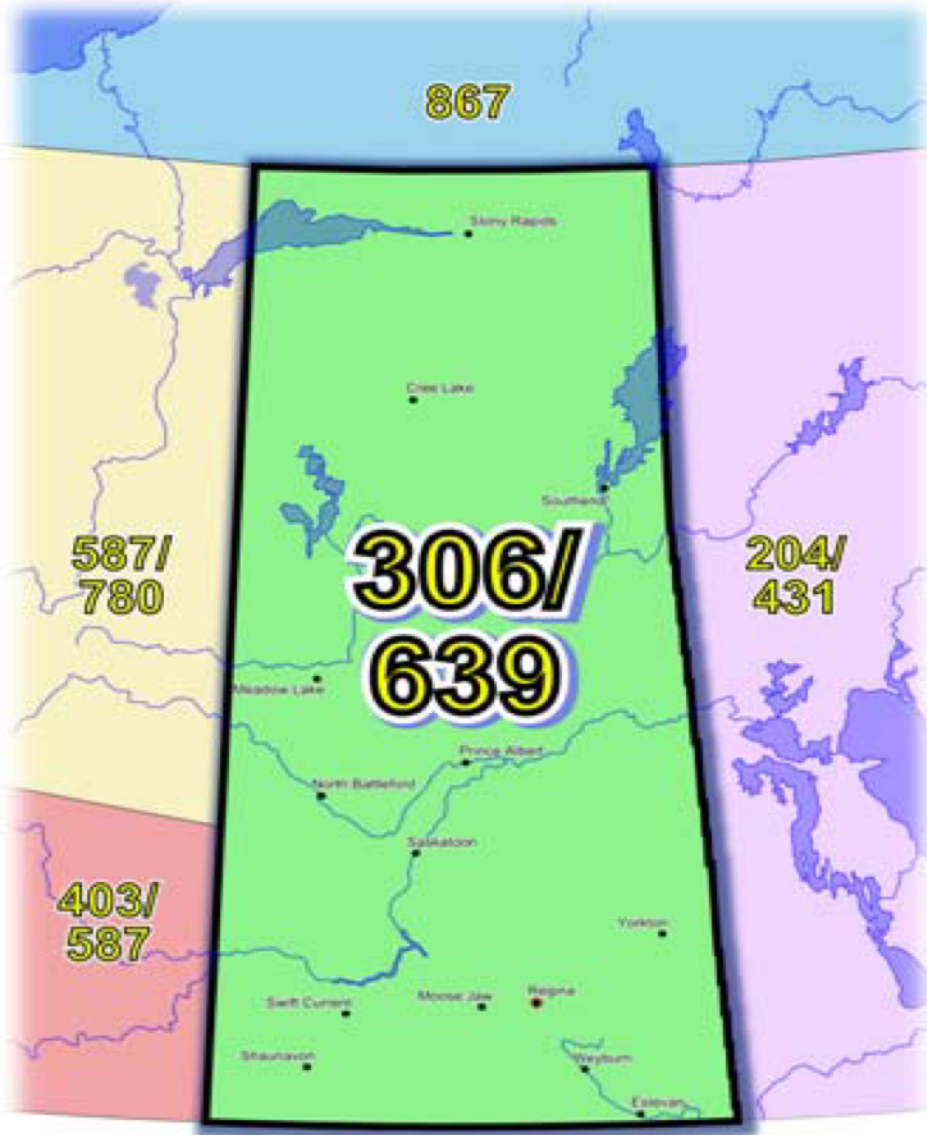

Map of the NPA 306 area
(After relief the NPA 306 area will be the NPA 306/639 area)