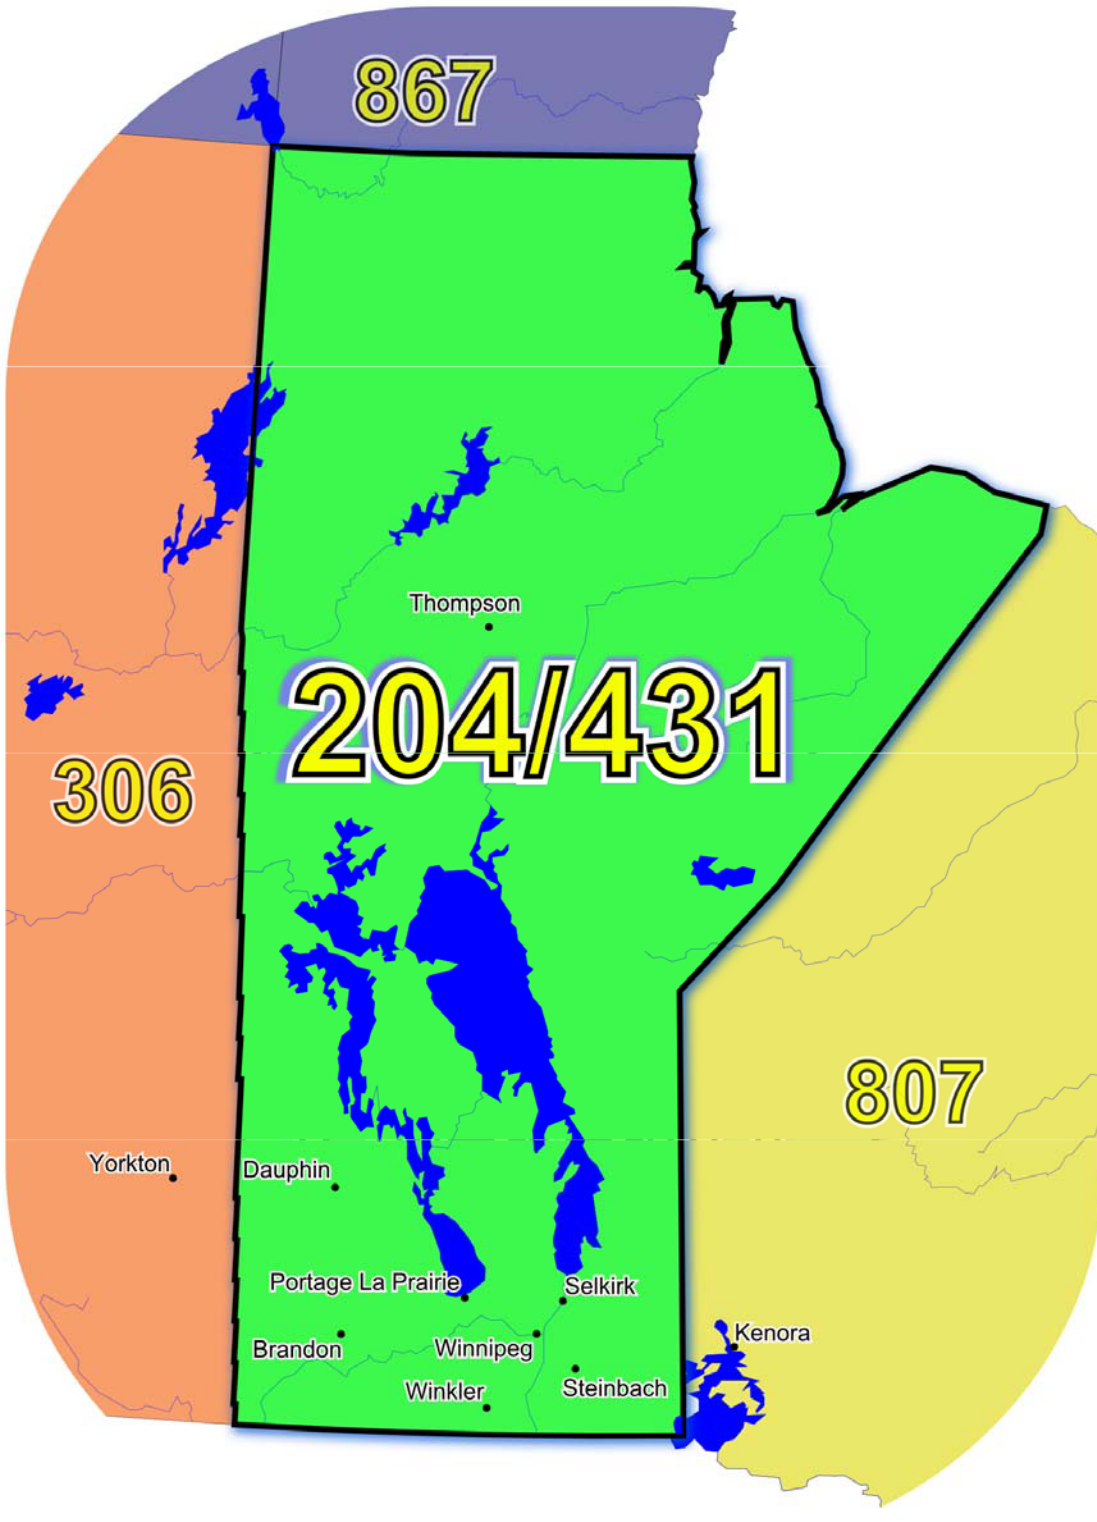

Map of the NPA 204/431 Area
(After relief the NPA 204 area will be the NPA 204/431 area)