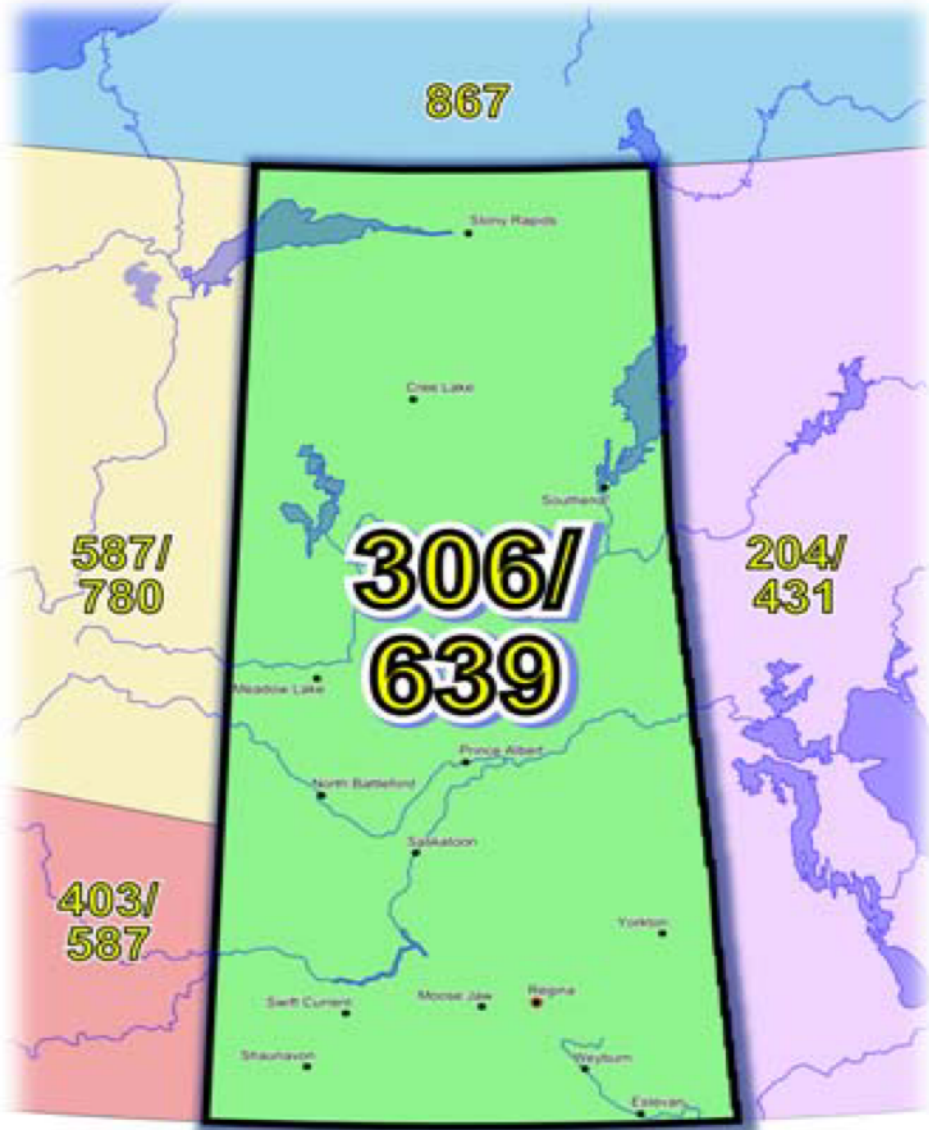

Map of the NPA 306 area
(After relief the NPA 306 area will be the NPA 306/639 area)