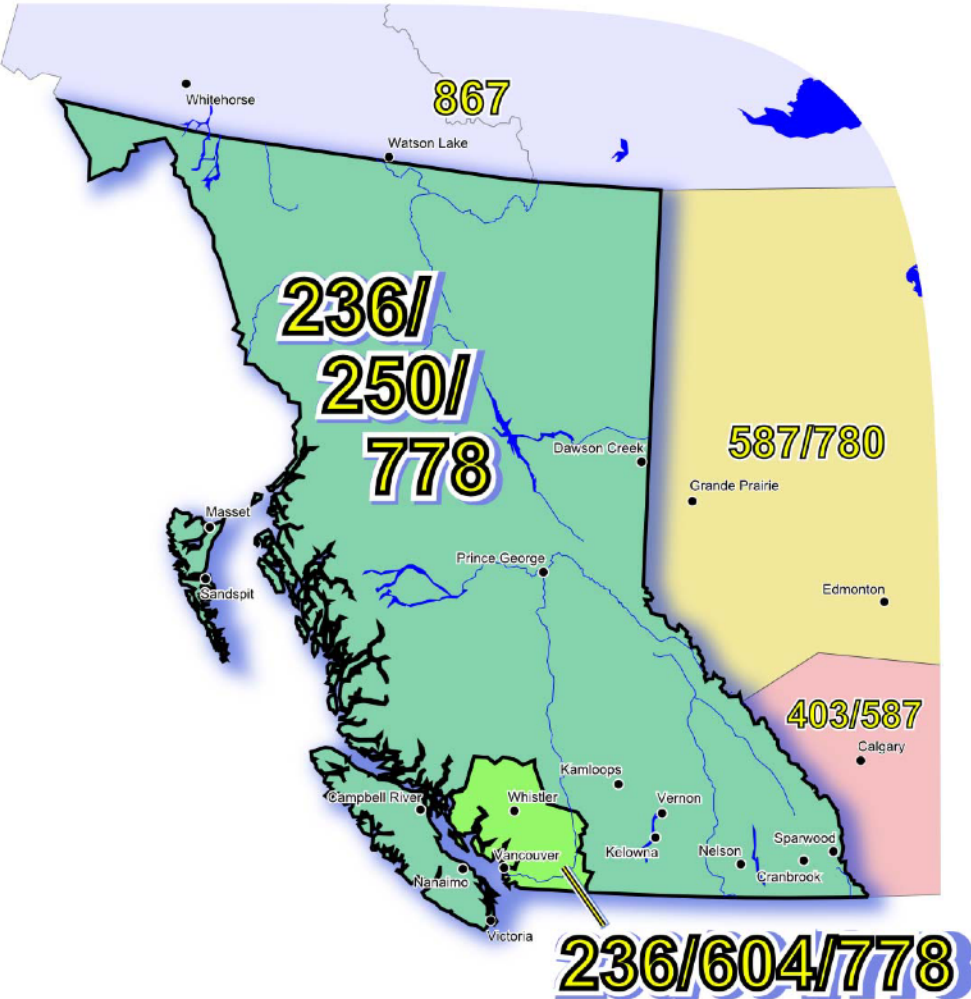

Map of the NPA 250/604/778 area
(After relief the NPA 250/604/778 area will be the NPA 236/250/604/778 area)