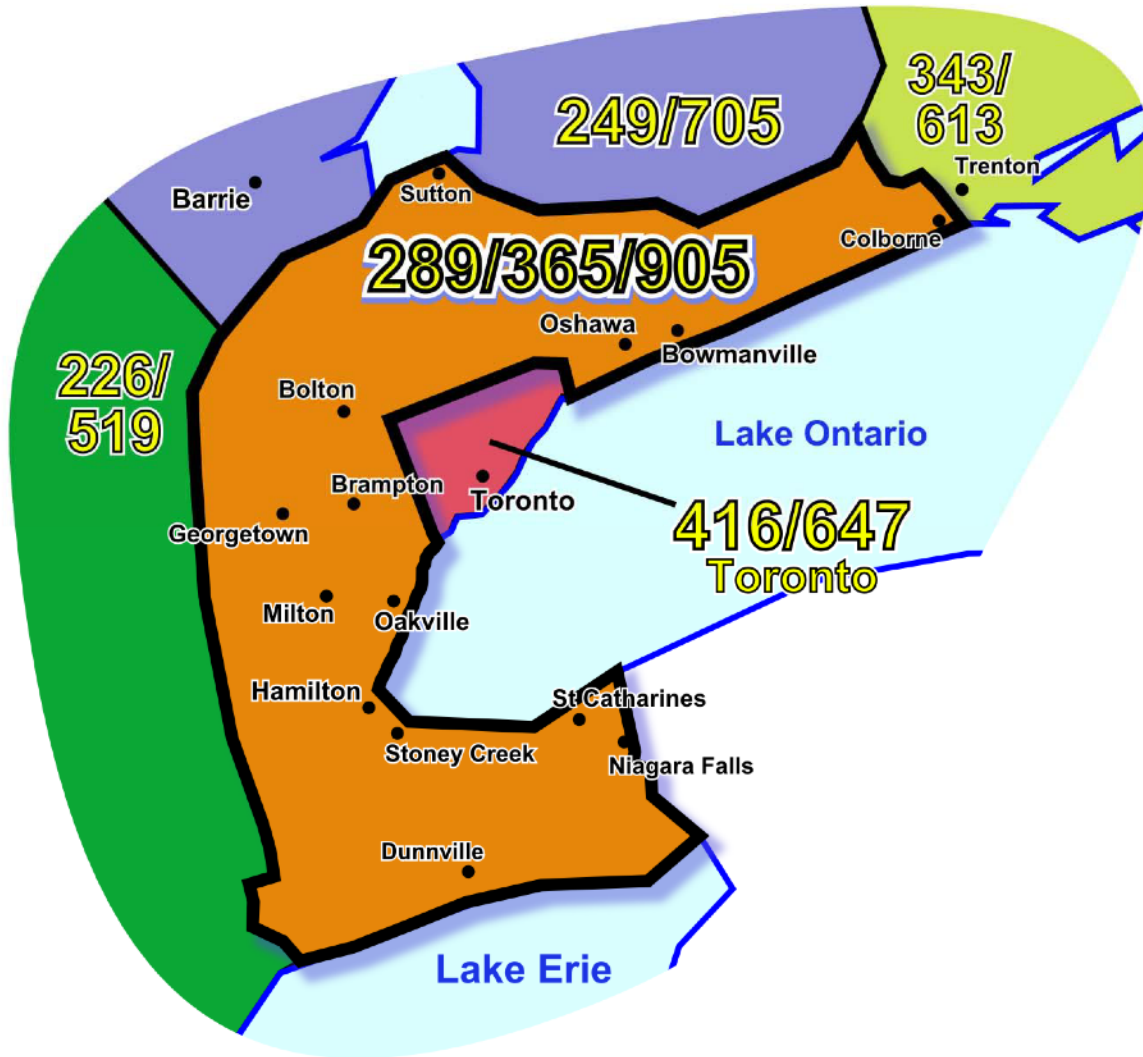

Map of the NPA 289/905 area
(After relief the NPA 289/905 area will be the NPA 289/365/905 area)