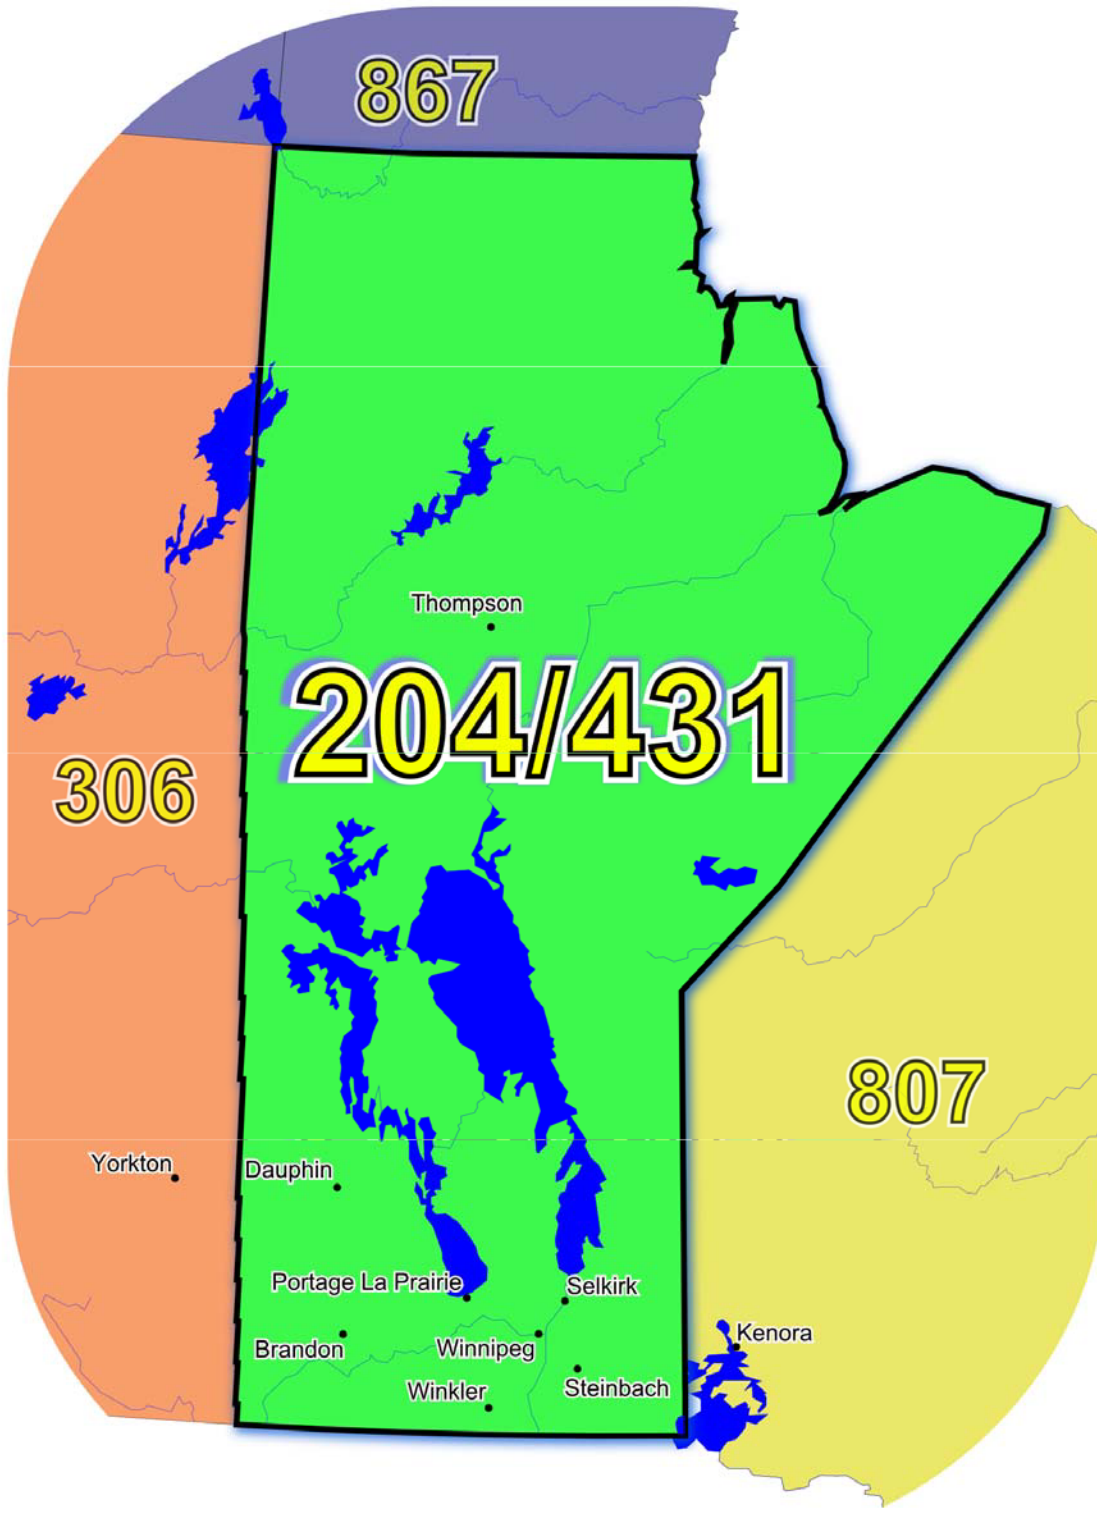

Map of the NPA 204/431 Area
(After relief the NPA 204 area will be the NPA 204/431 area)