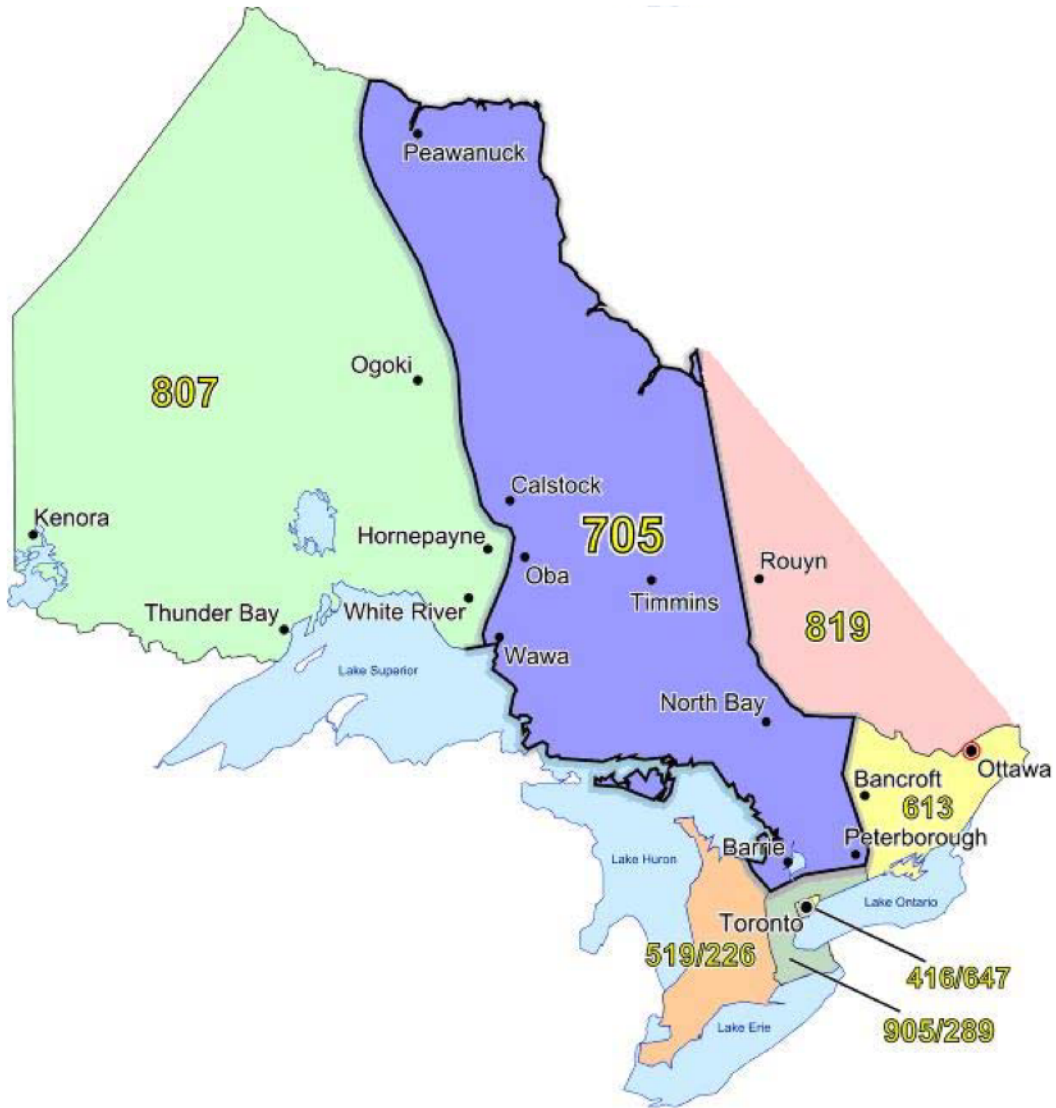

Map of the NPA 705 area
(After relief the NPA 705 area will be the NPA 705/249 area)