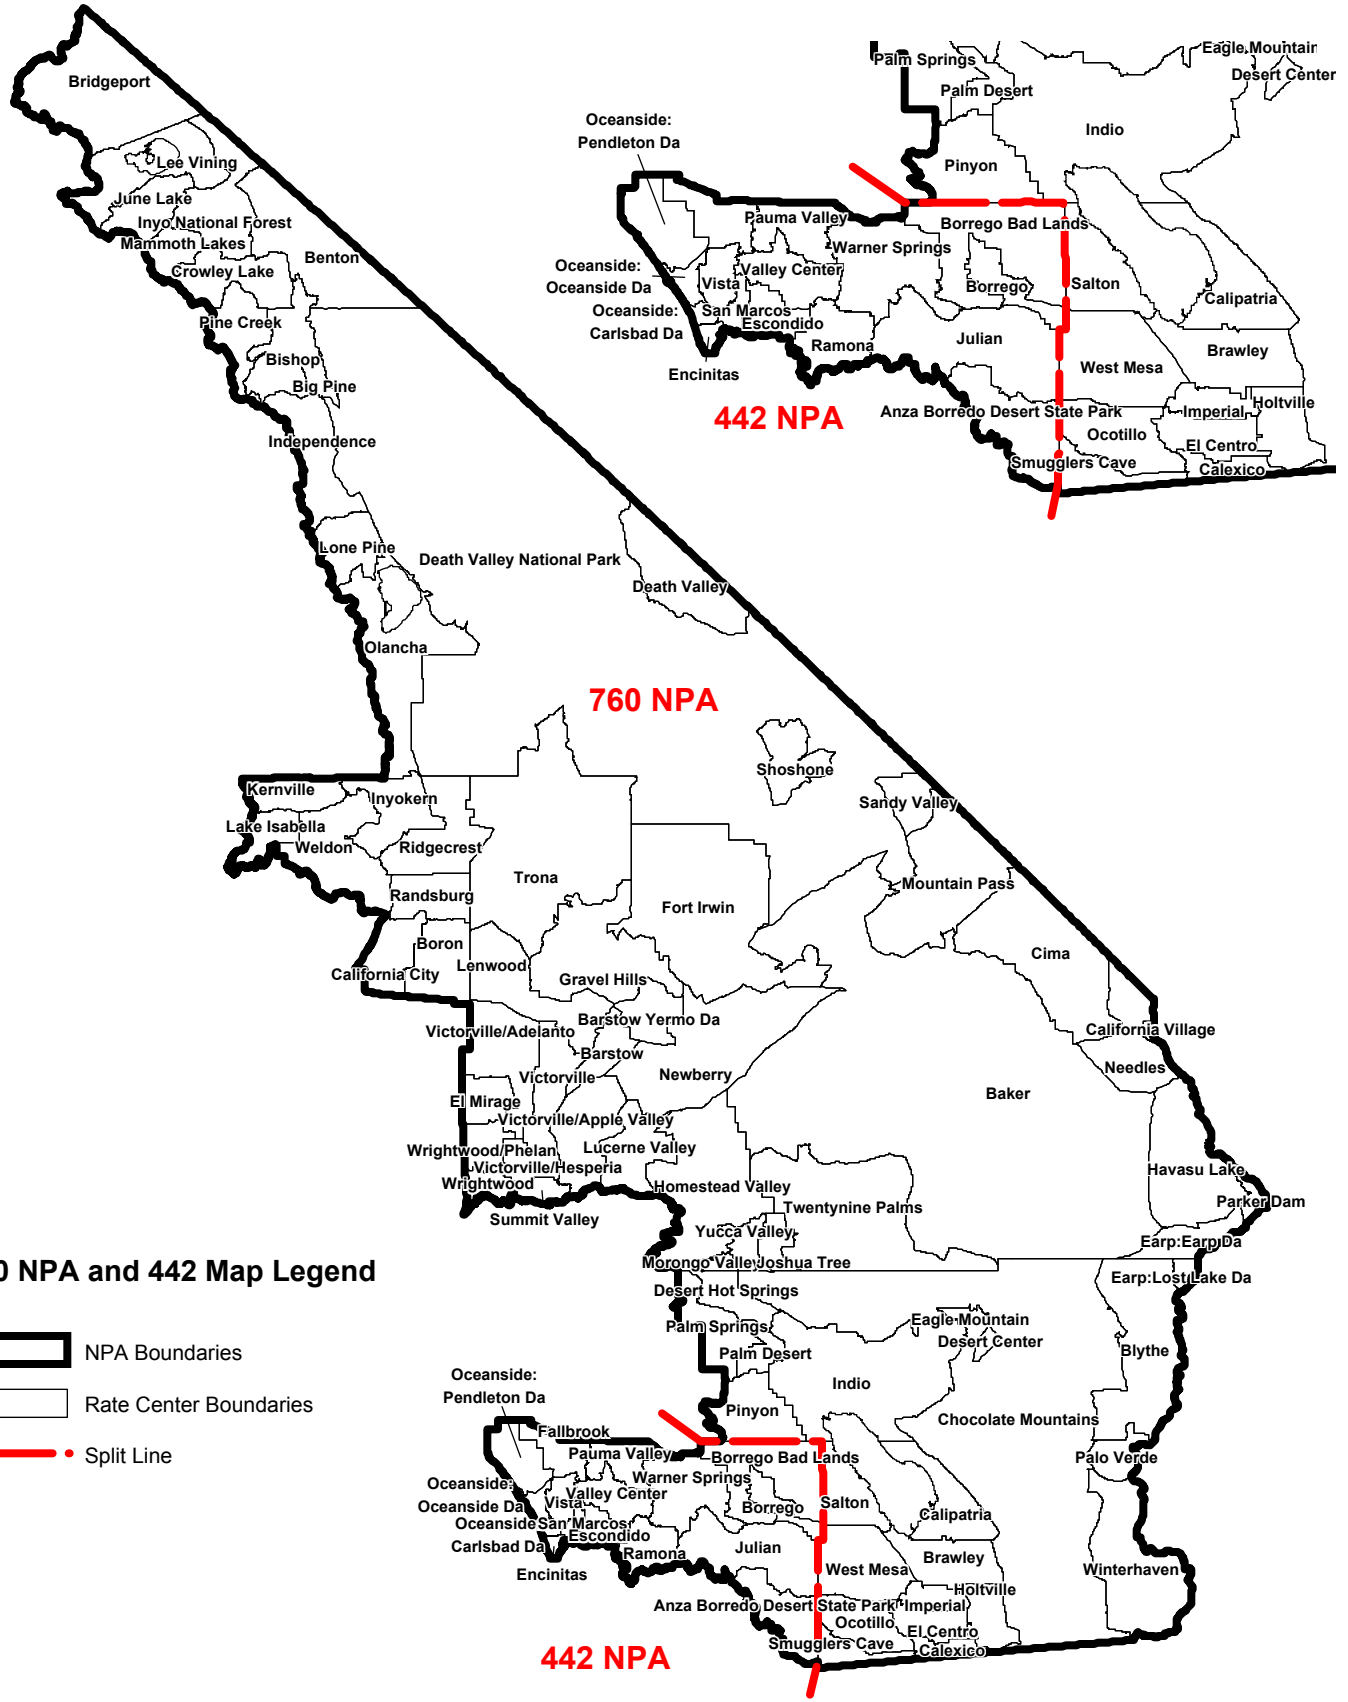

760 NPA and 442 NPA Rate Center Map

760 NPA and 442 Map Legend

- NPA Boundaries
- Rate Center Boundaries
- Split Line

**NXX Codes Moving to 442 NPA
Sorted by NXX**

NXX	Rate Center
201	VISTA
204	SAN MARCOS
207	VISTA
208	VISTA
210	VISTA
212	VISTA
213	VISTA
214	VISTA
215	ESCONDIDO
216	VISTA
224	VISTA
225	ESCONDIDO
230	ENCINITAS
231	OCSD OCSD
233	ESCONDIDO
236	FALLBROOK
237	OCSD PDTN
239	RAMONA
260	JULIAN
268	OCSD CRLS
270	ESCONDIDO
271	OCSD CRLS
274	ENCINITAS
277	OCSD OCSD
283	OCSD OCSD
286	ENCINITAS
290	SAN MARCOS
291	ESCONDIDO
293	OCSD PDTN
294	ESCONDIDO
295	VISTA
297	VALLEY CTR
300	ESCONDIDO
304	SAN MARCOS
305	VISTA
310	VISTA
313	RAMONA
315	RAMONA
317	ESCONDIDO
330	VISTA
331	OCSD CRLS
334	ENCINITAS
338	ESCONDIDO
385	OCSD PDTN
390	VISTA
400	OCSD OCSD
402	ENCINITAS
405	OCSD OCSD
407	VISTA
410	SAN MARCOS

NXX	Rate Center
414	VISTA
415	VISTA
419	VISTA
420	VISTA
421	OCSD OCSD
429	OCSD OCSD
430	OCSD PDTN
431	OCSD CRLS
432	ESCONDIDO
433	OCSD OCSD
434	OCSD OCSD
435	OCSD OCSD
436	ENCINITAS
438	OCSD CRLS
439	OCSD OCSD
440	RAMONA
443	ESCONDIDO
444	OCSD CRLS
445	ESCONDIDO
448	OCSD CRLS
450	OCSD OCSD
451	FALLBROOK
452	ENCINITAS
453	OCSD OCSD
454	ENCINITAS
456	ENCINITAS
458	OCSD OCSD
465	BORREGO
466	ESCONDIDO
467	ESCONDIDO
468	FALLBROOK
470	VISTA
471	SAN MARCOS
472	OCSD PDTN
473	OCSD CRLS
476	OCSD CRLS
477	VISTA
479	ENCINITAS
480	ESCONDIDO
481	SAN MARCOS
484	ESCONDIDO
487	ENCINITAS
489	ESCONDIDO
492	ENCINITAS
494	OCSD CRLS
496	OCSD CRLS
497	ESCONDIDO
498	ESCONDIDO
500	VISTA
503	OCSD OCSD

NXX	Rate Center
504	ESCONDIDO
505	VISTA
509	VISTA
510	SAN MARCOS
512	OCSD PDTN
516	ENCINITAS
517	OCSD CRLS
518	VISTA
519	VISTA
520	ESCONDIDO
521	OCSD OCSD
522	ESCONDIDO
525	VISTA
526	OCSD OCSD
527	JULIAN
528	ENCINITAS
529	OCSD OCSD
532	ESCONDIDO
533	ESCONDIDO
535	ESCONDIDO
536	VISTA
539	SAN MARCOS
542	VISTA
543	OCSD PDTN
546	ESCONDIDO
547	OCSD OCSD
551	RAMONA
557	ENCINITAS
558	VISTA
560	VISTA
566	SAN MARCOS
571	SAN MARCOS
575	OCSD PDTN
576	OCSD OCSD
579	OCSD CRLS
580	ESCONDIDO
583	OCSD OCSD
585	OCSD CRLS
586	OCSD OCSD
591	SAN MARCOS
593	SAN MARCOS
594	ESCONDIDO
597	VISTA
598	VISTA
599	VISTA
602	OCSD CRLS
603	OCSD CRLS
607	OCSD CRLS
612	SNDG SNDG
613	ENCINITAS