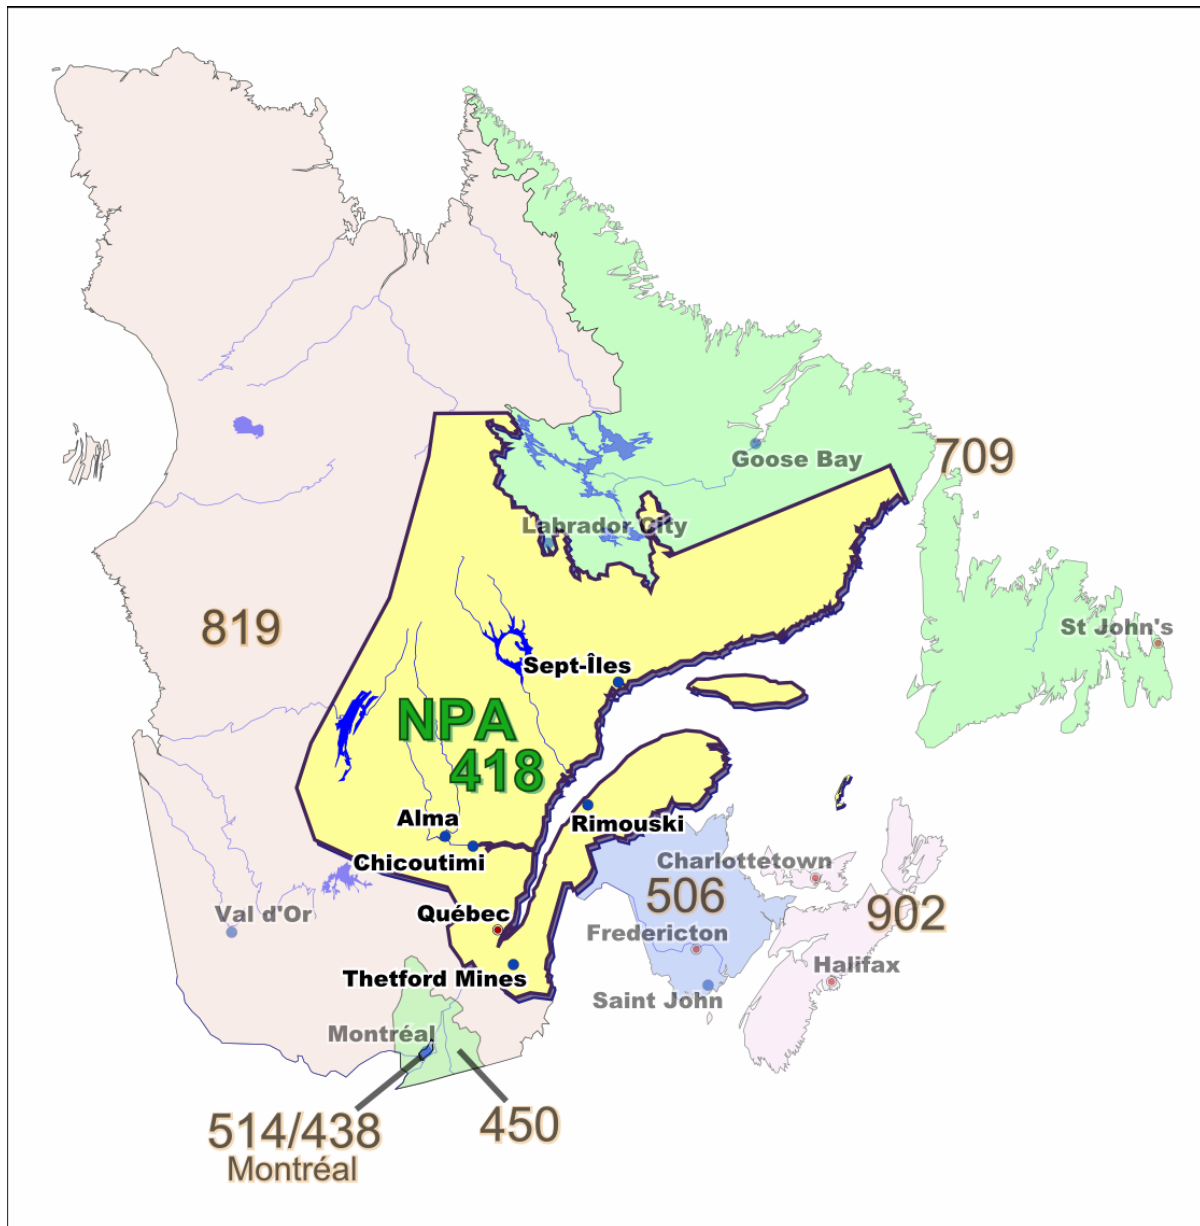

Map of NPA 418