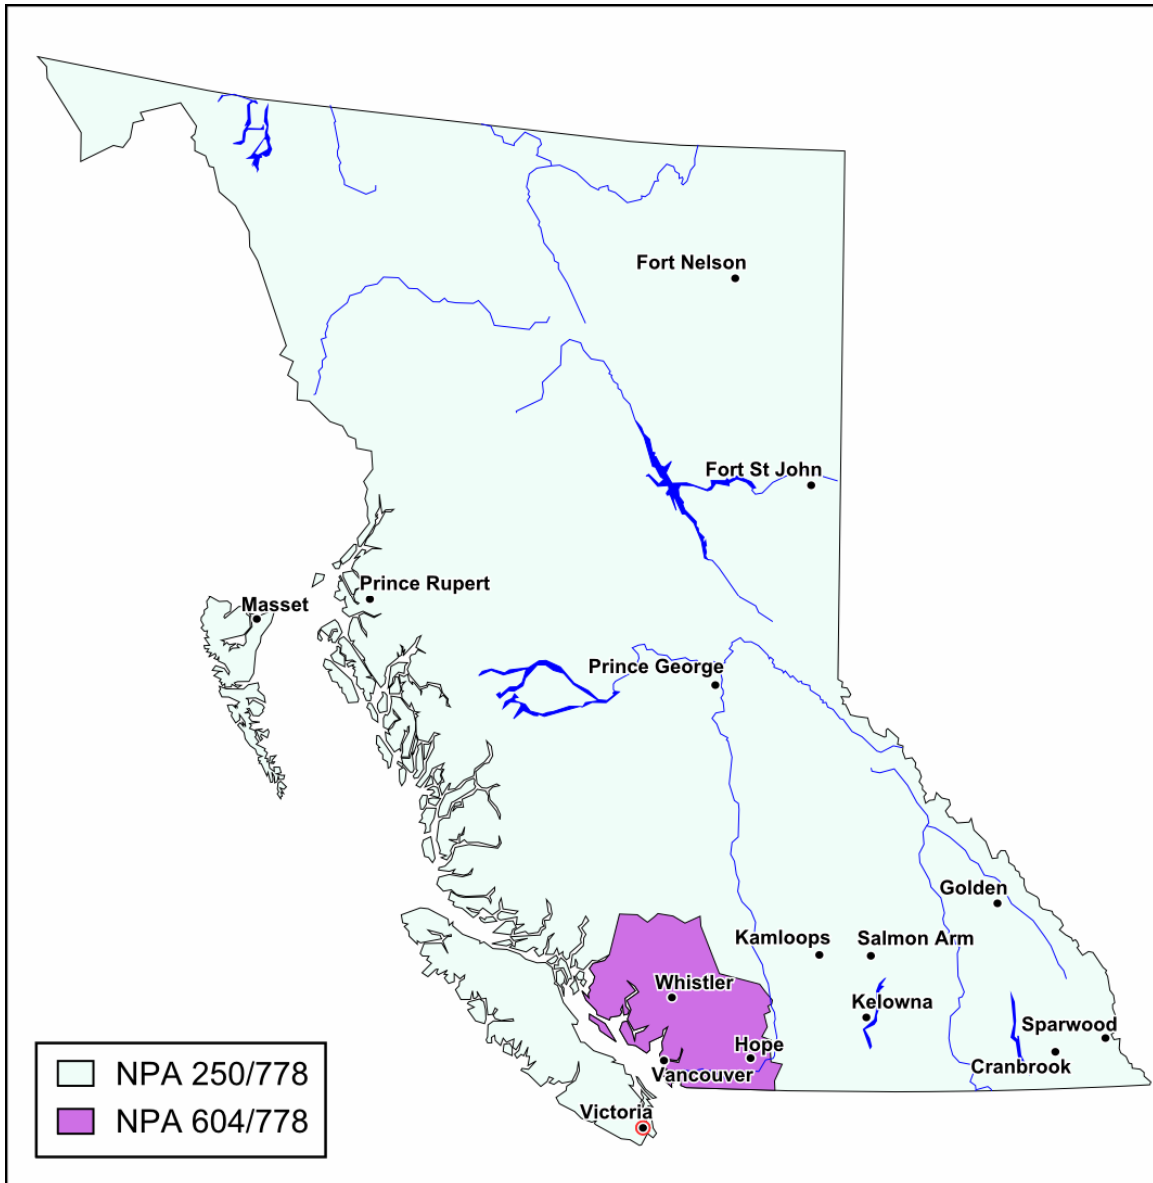

Map of British Columbia After NPA 250 Relief