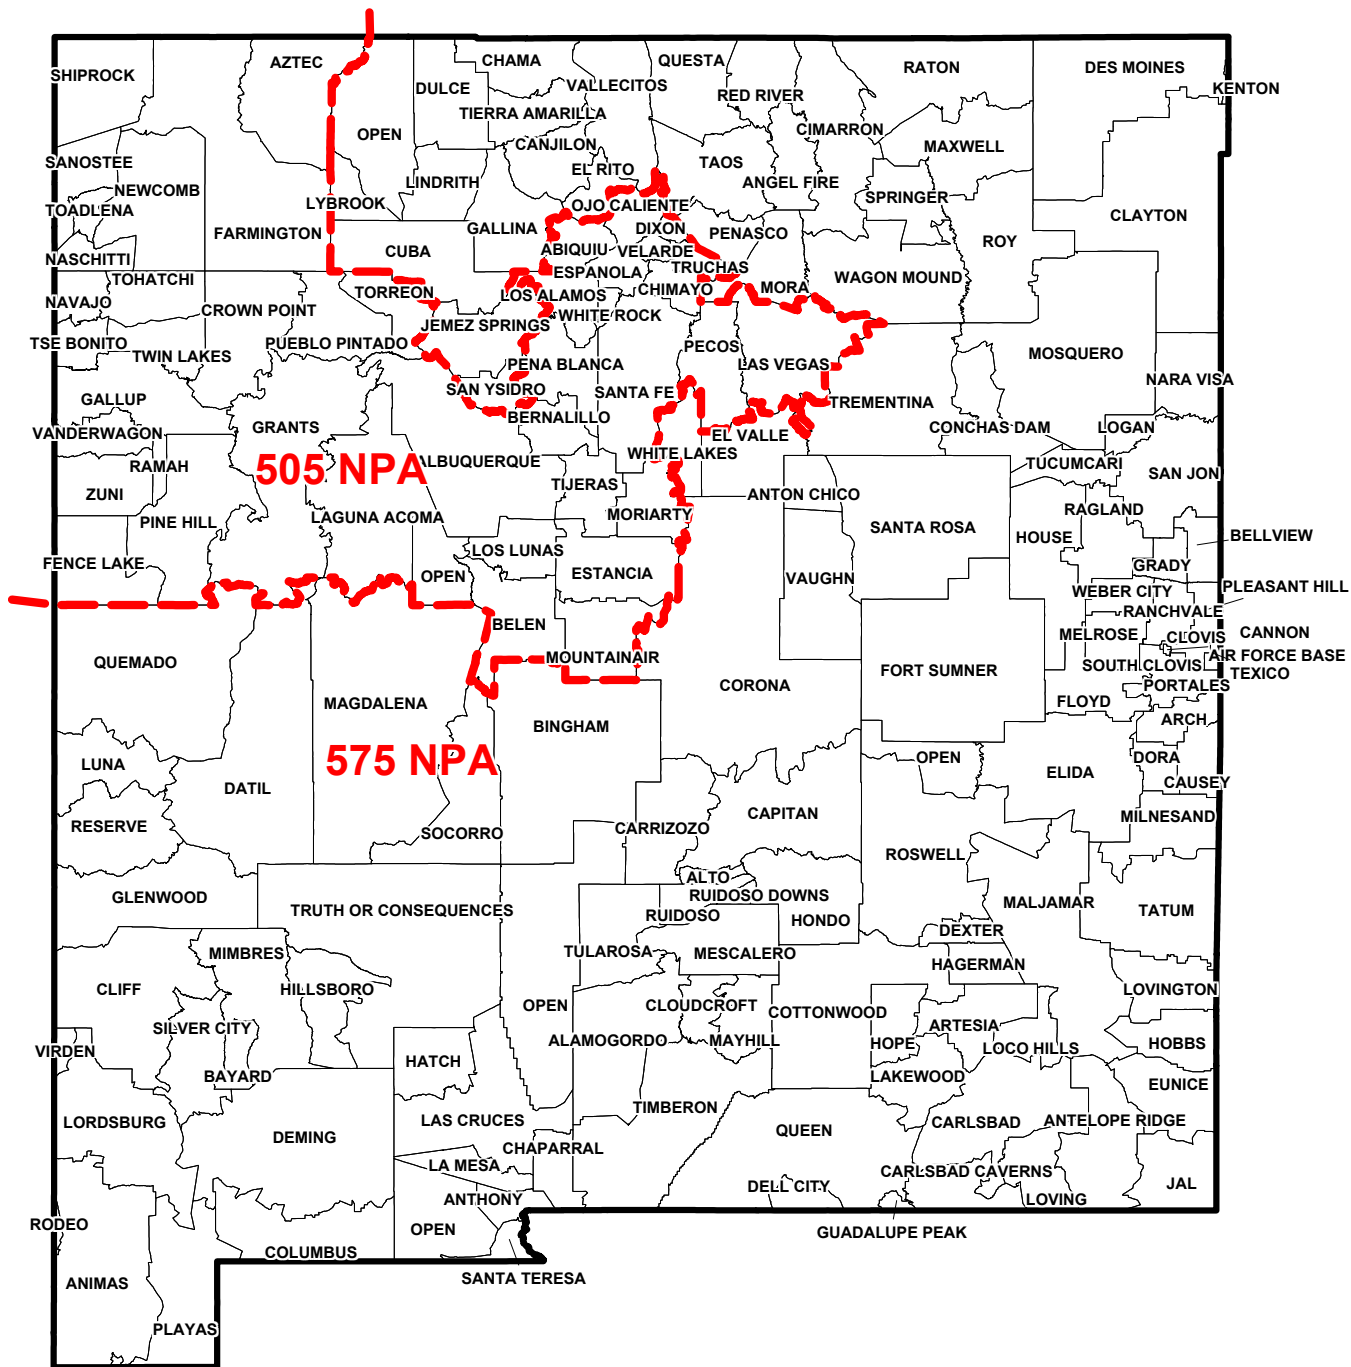

NPA 505 & 575 Rate Center Map

NPA 505 & 575 Map Legend

- NPA Boundaries
- Rate Center Boundaries
- Split Line

**NXX Codes Remaining in 505 NPA
Sorted by NXX**

NXX	Rate Center	Switch
203	ALBUQRQUE	ALBSNMBRCM0
204	SANTA FE	ALBSNMBRCM0
205	ALBUQRQUE	ALBQNMCFHAA
210	ABIQUIU	ESPNNMAF1MD
212	ALBUQRQUE	ALBQNMSHDC0
213	ALBUQRQUE	ALBQNMSHDC0
214	ALBUQRQUE	ALBQNMSHDC0
215	FARMINGTON	FRTNNM11CM1
216	SANTA FE	ALBQNM10DS2
217	ALBUQRQUE	ALBQNM10DS2
220	ALBUQRQUE	ALBQNM21CM2
221	ALBUQRQUE	ALBQNM21CM2
222	ALBUQRQUE	ALBQNMADS2
223	TIJERAS	TJRSNMMADS0
224	ALBUQRQUE	ALBQNMADS2
227	ALBUQRQUE	ALBQNMXPDS0
228	ALBUQRQUE	ALBQNMFCM1
229	ALBUQRQUE	ALBQNM12CM1
230	SANTA FE	ALBQNMCM5
231	SANTA FE	SNFENM34CM1
232	ALBUQRQUE	ALBQNMADS0
235	ALBUQRQUE	ALBQNMFCM1
237	ALBUQRQUE	ALBQNMNEDS0
238	ALBUQRQUE	ALBQNMFCM1
239	ALBUQRQUE	ALBQNMFCM1
240	GRANTS	GRNTNM06CM1
241	ALBUQRQUE	ALBQNMADS2
242	ALBUQRQUE	ALBQNMADS2
243	ALBUQRQUE	ALBQNMADS2
244	ALBUQRQUE	ALBQNMADS2
245	ALBUQRQUE	ALBQNMADS2
246	ALBUQRQUE	ALBQNMADS2
247	ALBUQRQUE	ALBQNMADS2
248	ALBUQRQUE	ALBQNMADS2
249	ALBUQRQUE	ALBQNM21CM2
250	ALBUQRQUE	ALBQNMFCM1
251	ALBUQRQUE	ALBQNMAYMD
252	ALBUQRQUE	ALBQNM21CM2
254	ALBUQRQUE	ALBQNMADS0
255	ALBUQRQUE	ALBQNMADS0
256	ALBUQRQUE	ALBQNMADS0
259	ALBUQRQUE	ALBQNMFCM1
260	ALBUQRQUE	ALBQNMADS0
261	ALBUQRQUE	ALBSNMBRCM0
262	ALBUQRQUE	ALBQNMADS0
263	ALBUQRQUE	ALBQNMFCM1
264	ALBUQRQUE	ALBQNMFCM1
265	ALBUQRQUE	ALBQNMADS0
266	ALBUQRQUE	ALBQNMADS0
268	ALBUQRQUE	ALBQNMADS0

NXX	Rate Center	Switch
269	ALBUQRQUE	ALBQNM21CM2
270	ALBUQRQUE	ALBQNMFCM1
271	ALBUQRQUE	ALBQNMNEDS0
272	ALBUQRQUE	ALBQNMADS2
275	ALBUQRQUE	ALBQNMNEDS0
277	ALBUQRQUE	ALBQNMADS2
280	ALBUQRQUE	ALBQNMFCM1
281	TIJERAS	TJRSNMMADS0
282	ALBUQRQUE	ALBQNMADS2
283	ALBUQRQUE	ALBQNMADS2
284	ALBUQRQUE	ALBQNMADS2
285	GRANTS	GRNTNMADS0
286	TIJERAS	TJRSNMMADS0
287	GRANTS	GRNTNMADS0
288	ALBUQRQUE	ALBQNM21CM2
290	GRANTS	GRNTNM06CM1
291	ALBUQRQUE	ALBQNMNEDS0
292	ALBUQRQUE	ALBQNMNEDS0
293	ALBUQRQUE	ALBQNMNEDS0
294	ALBUQRQUE	ALBQNMNEDS0
296	ALBUQRQUE	ALBQNMNEDS0
298	ALBUQRQUE	ALBQNMNEDS0
299	ALBUQRQUE	ALBQNMNEDS0
301	ALBUQRQUE	ALBQNMXPX
304	ALBUQRQUE	ALBSNMBRCM0
306	ALBUQRQUE	ALBQNMFCM1
307	ALBUQRQUE	ALBQNMFCM1
310	SANTA FE	SNFENMCM1
314	ALBUQRQUE	ALBQNMSHDC0
315	ALBUQRQUE	ALBSNMBRCM0
316	SANTA FE	ALBSNMBRCM0
319	ALBUQRQUE	ALBSNMBRCM0
320	FARMINGTON	FRTNNM11CM1
321	ALBUQRQUE	ALBQNM21CM2
323	ALBUQRQUE	ALBQNMNEDS0
324	FARMINGTON	FRTNNMMADS0
325	FARMINGTON	FRTNNMMADS0
326	FARMINGTON	FRTNNMMADS0
327	FARMINGTON	FRTNNMMADS0
328	ALBUQRQUE	ALBQNM21CM2
329	ALBUQRQUE	ALBQNMAYMD
330	FARMINGTON	FRTNNM11CM1
331	ALBUQRQUE	ALBQNMFCM1
332	ALBUQRQUE	ALBQNMNEDS0
333	AZTEC	AZTCNM03RS1
334	AZTEC	AZTCNM03RS1
338	ALBUQRQUE	ALBQNMXPDS0
341	ALBUQRQUE	ALBQNMNEDS0
342	ALBUQRQUE	ALBQNMNEDS0
343	ALBUQRQUE	ALBQNMNEDS0