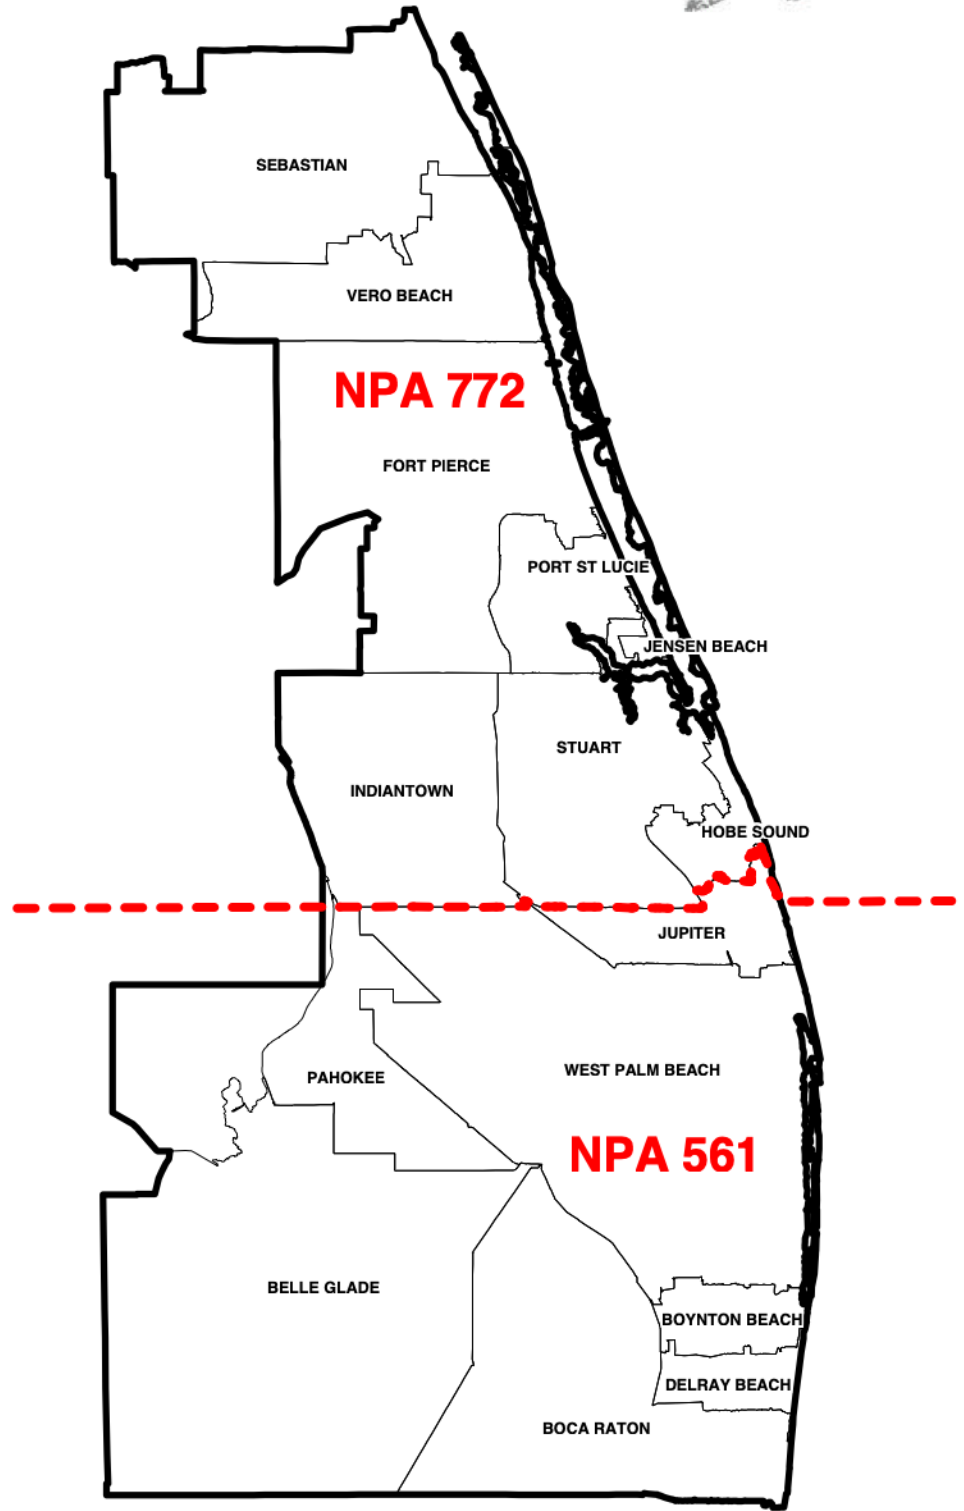

NPA 561/772 Rate Center Map

NPA 561/772 Map Legend

- NPA Boundaries
- Rate Center Boundaries
- Split Line

**NXX CODES MOVING TO 772 NPA
SORTED BY RATE CENTER**

NXX	RATE CENTER	SWITCH
216	FORTPIERCE	WPBHFLGRCM3
240	FORTPIERCE	HLDLFLBPCM4
264	FORTPIERCE	MIAMFLKYDS0
293	FORTPIERCE	FTLDFLWADS1
294	FORTPIERCE	COCYFL10DS1
318	FORTPIERCE	WPBIFLJADS3
332	FORTPIERCE	LKWOFLAJDC2
359	FORTPIERCE	FTLDFLTBCM1
409	FORTPIERCE	WPBHFLGR1KD
421	FORTPIERCE	FTLDFLHQCM2
429	FORTPIERCE	FTRPRFLMACG0
460	FORTPIERCE	FTRPRFLMADS0
461	FORTPIERCE	FTRPRFLMACG0
462	FORTPIERCE	FTRPRFLMARS0
464	FORTPIERCE	FTRPRFLMACG0
465	FORTPIERCE	FTRPRFLMACG0
466	FORTPIERCE	FTRPRFLMADS0
467	FORTPIERCE	FTRPRFLMACG0
468	FORTPIERCE	FTRPRFLMADS0
489	FORTPIERCE	FTRPRFLMACG0
519	FORTPIERCE	WPBHFLGRCM3
595	FORTPIERCE	FTRPRFLMACG0
618	FORTPIERCE	WPBHFLGRX0X
782	FORTPIERCE	WPBHFLGRXTX
823	FORTPIERCE	BCRTFLSNM1
940	FORTPIERCE	MIAQFL06DS0
971	FORTPIERCE	WPBHFLANCM2
979	FORTPIERCE	WPBHFLANCM2
263	HOBE SOUND	WPBHFLGRCM3
295	HOBE SOUND	COCYFL10DS1
325	HOBE SOUND	MIAMFLKYDS0
349	HOBE SOUND	FTLDFLTBCM1
402	HOBE SOUND	WPBHFLGR1KD
545	HOBE SOUND	HBSDFLMADS0
546	HOBE SOUND	HBSDFLMADS0
675	HOBE SOUND	MIATFLADDS0
932	HOBE SOUND	MIAQFL06DS0
597	INDIANTOWN	INTWFLXADS1
619	INDIANTOWN	MIAMFLKYDS0
933	INDIANTOWN	MIAQFL06DS0
225	JENSEN BCH	HTISFLMADS0
232	JENSEN BCH	HTISFLMADS0
328	JENSEN BCH	COCYFL10DS1
334	JENSEN BCH	HTISFLMADS0
405	JENSEN BCH	WPBHFLGR1KD
497	JENSEN BCH	PBGRFLEZDS0
679	JENSEN BCH	MIAMFLKYDS0
692	JENSEN BCH	STRTFLMADS0
934	JENSEN BCH	MIAQFL06DS0
201	PTST LUCIE	WPBHFLGRCM3
229	PTST LUCIE	HTISFLMADS0
323	PTST LUCIE	WPBHFLDSCM1
335	PTST LUCIE	PTSLFLSOCG0
336	PTST LUCIE	PTSLFLMADS0

NXX	RATE CENTER	SWITCH
337	PTST LUCIE	PTSLFLSOCG0
340	PTST LUCIE	PTSLFLMADS0
342	PTST LUCIE	LKWOFLAJDC2
343	PTST LUCIE	PTSLFLMADS0
344	PTST LUCIE	PTSLFLMADS0
345	PTST LUCIE	COCYFL10DS1
370	PTST LUCIE	WPBHFLGRCM3
377	PTST LUCIE	HILHFLEGCM1
380	PTST LUCIE	MIATFLADDS0
398	PTST LUCIE	PTSLFLSOCG0
408	PTST LUCIE	WPBHFLGR1KD
418	PTST LUCIE	LKWOFLAJDC2
446	PTST LUCIE	WPBHFLGRDS2
475	PTST LUCIE	WPBHFLDSCM1
576	PTST LUCIE	HILHFLEGCM1
673	PTST LUCIE	MIAMFLKYDS0
708	PTST LUCIE	WPBHFLDSCM1
785	PTST LUCIE	PTSLFLMADS0
834	PTST LUCIE	DRBHFLDFCM2
871	PTST LUCIE	PTSLFLMADS0
873	PTST LUCIE	PTSLFLMADS0
878	PTST LUCIE	PTSLFLMADS0
879	PTST LUCIE	PTSLFLMADS0
905	PTST LUCIE	MIAQFL06DS0
917	PTST LUCIE	FTLDFLAICM1
974	PTST LUCIE	BCRTFLTWH01
228	SEBASTIAN	MIATFLQSDS0
246	SEBASTIAN	BCRTFLSNM1
268	SEBASTIAN	HILHFLEGCM1
388	SEBASTIAN	SBSTFLMADS0
413	SEBASTIAN	WPBHFLGR1KD
425	SEBASTIAN	COCYFL10DS1
473	SEBASTIAN	WPBHFLGRCM3
571	SEBASTIAN	SBSTFLFERS0
581	SEBASTIAN	SBSTFLMADS0
589	SEBASTIAN	SBSTFLMADS0
594	SEBASTIAN	MIAMFLKYDS0
633	SEBASTIAN	WPBHFLGRCM3
661	SEBASTIAN	FTLDFLHQCM2
663	SEBASTIAN	MICCFLLBRS0
664	SEBASTIAN	MICCFLLBRS0
913	SEBASTIAN	WPBHFLANCM2
918	SEBASTIAN	MIAQFL06DS0
214	STUART	WPBHFLGRX0X
215	STUART	WPBHFLGRCM3
219	STUART	STRTFLMADS0
220	STUART	STRTFLMADS0
221	STUART	STRTFLMADS0
223	STUART	STRTFLMADS0
260	STUART	WPBHFLGRCM3
283	STUART	STRTFLMADS0
284	STUART	STRTFLSWCM1
285	STUART	WPBHFLANCM2
286	STUART	STRTFLMADS0