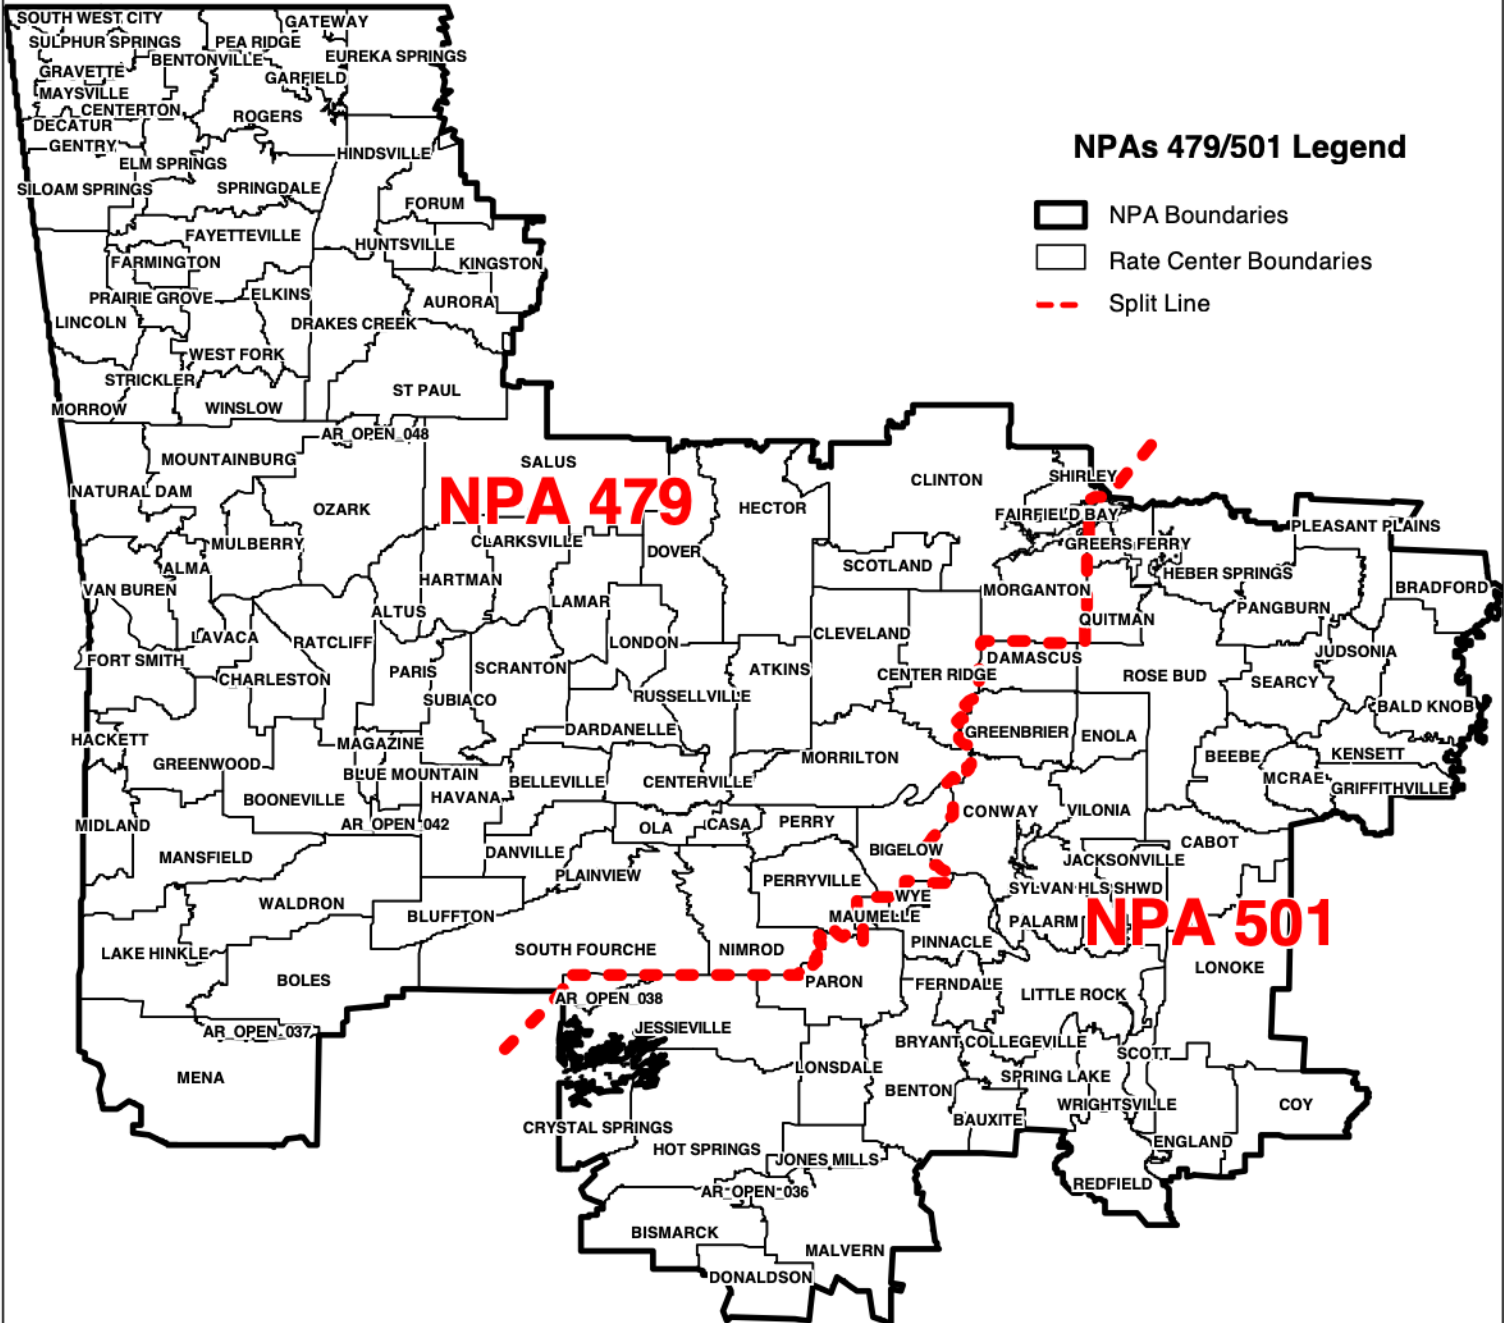

Arkansas NPAs 479/501 - Geographic Split

NXX Codes Remaining in 501 NPA - Sorted by NXX

NPA	NXX	RATE CENTER	SWITCH	DUP
501	202	LITTLE ROCK	LTRKARCADS0	
501	206	HEBER SPG	HBSPARMADS0	
501	207	SEARCY	SRCYARMADS0	
501	210	LITTLE ROCK	LTRKARFRDS0	
501	212	LITTLE ROCK	LTRKARFRDS0	
501	214	KENSETT	KNSTARXAXMD	
501	216	LITTLE ROCK	LTRKARLL5MD	
501	217	LITTLE ROCK	LTRKARCADS0	
501	218	LITTLE ROCK	LTRKARCADS0	
501	219	LITTLE ROCK	LTRKARCADS0	
501	220	LITTLE ROCK	LTRKARIYDS0	
501	221	LITTLE ROCK	LTRKARCADS0	
501	222	WRIGHTSVL	LTRLAR04DS0	
501	223	LITTLE ROCK	LTRKARCADS0	
501	224	LITTLE ROCK	LTRKARCADS0	
501	225	LITTLE ROCK	LTRKARCADS0	
501	227	LITTLE ROCK	LTRKARCADS0	
501	228	LITTLE ROCK	LTRKARCADS0	
501	230	SEARCY	LTRKAR101MD	
501	231	LITTLE ROCK	LTRKAR101MD	
501	235	LITTLE ROCK	LTRKARFRDS1	
501	237	LITTLE ROCK	LTRKARFRDS0	
501	240	LITTLE ROCK	LTRKARQY1MD	
501	241	JACKSONVL	JCVLARXADS0	
501	244	LITTLE ROCK	LTRKARFRDS0	
501	245	LITTLE ROCK	LTRKARVR1MD	
501	247	LITTLE ROCK	LTRKARQY1MD	
501	249	BENTON	LTRKAR791MD	
501	250	HEBER SPG	HBSPARMADS0	
501	252	LITTLE ROCK	LTRKARCADS0	
501	255	LITTLE ROCK	LTRKARDRDS0	
501	256	LITTLE ROCK	LTRKARQY1MD	
501	257	LITTLE ROCK	LTRKARFRDS0	
501	258	LITTLE ROCK	LTRKAR791MD	
501	259	CABOT	LTRKAR791MD	
501	261	SPRINGLAKE	LTRKARTUDS0	
501	262	HOTSPRINGS	HTSPARCORS1	
501	265	LITTLE ROCK	LTRKARMODS0	
501	268	SEARCY	SRCYARMADS0	
501	269	CONWAY	LTRKAR791MD	
501	274	LITTLE ROCK	LTRKAR791MD	
501	275	COY	COY ARXARS0	
501	276	HOTSPRINGS	LTRKAR791MD	
501	278	SEARCY	SRCYARMADS0	
501	279	SEARCY	SRCYARMADS0	
501	280	LITTLE ROCK	LTRKARMODS0	

NPA	NXX	RATE CENTER	SWITCH	DUP
501	281	SEARCY	SRCYARMADS0	
501	282	HOTSPRINGS	LTRKAR101MD	
501	286	LITTLE ROCK	LTRKARMODS0	
501	287	CONWAY	LTRKARGGDS0	
501	289	BENTON	LTRKARGGDS0	
501	295	LITTLE ROCK	LTRKARGGDS0	
501	296	LITTLE ROCK	LTRKARMODS0	
501	297	LITTLE ROCK	LTRKARIY1MD	
501	301	LITTLE ROCK	LTRKARFRDS0	
501	303	BENTON	BNTNARMADS0	
501	305	SEARCY	SRCYARMADS0	
501	307	LITTLE ROCK	LTRKARQY1MD	
501	309	LITTLE ROCK	LTRKARQY1MD	
501	310	LITTLE ROCK	LTRKARQY1MD	
501	311	XXXXXXXXXX	XXXXXXXXXX	*
501	312	LITTLE ROCK	LTRKARCADS0	
501	315	BENTON	BNTNARMADS0	
501	316	BENTON	BNTNARNORS1	
501	317	BENTON	BNTNARMADS0	
501	318	HOTSPRINGS	HTSPARNADS0	
501	319	LITTLE ROCK	LTRKARFRS2	
501	320	LITTLE ROCK	LTRKARIYDS0	
501	321	HOTSPRINGS	HTSPARNADS0	
501	322	LITTLE ROCK	LTRKARGGDS0	
501	323	GRIFFITHVL	GFVLARXARS0	
501	324	LITTLE ROCK	LTRKARFRDS0	
501	325	LITTLE ROCK	LTRKARDRDS0	
501	326	LITTLE ROCK	LTRKARGGDS0	
501	327	CONWAY	CNWYARMADS0	
501	328	CONWAY	CNWYARMADS0	
501	329	CONWAY	CNWYARMADS0	
501	330	WYE	LTITARXARS0	
501	332	MALVERN	MLVRARMARS1	
501	333	MAUMELLE	MMLLARXARS0	
501	334	SEARCY	LTRKARVR1MD	
501	335	DAMASCUS	DMSCARXARS0	
501	336	CONWAY	CNWYARMADS0	
501	337	MALVERN	MLVRARMARS1	
501	338	LITTLE ROCK	LTRKARGGDS0	
501	339	CONWAY	LTRKARGG00W	
501	340	LITTLE ROCK	LTRKARFRDS0	
501	341	XXXXXXXXXX	XXXXXXXXXX	
501	342	CONWAY	CNWYARMADS0	
501	343	LITTLE ROCK	LTRKARQY1MD	
501	344	BRADFORD	BRFRARXARS0	
501	345	PLEASANTPL	PLPLARXARS0