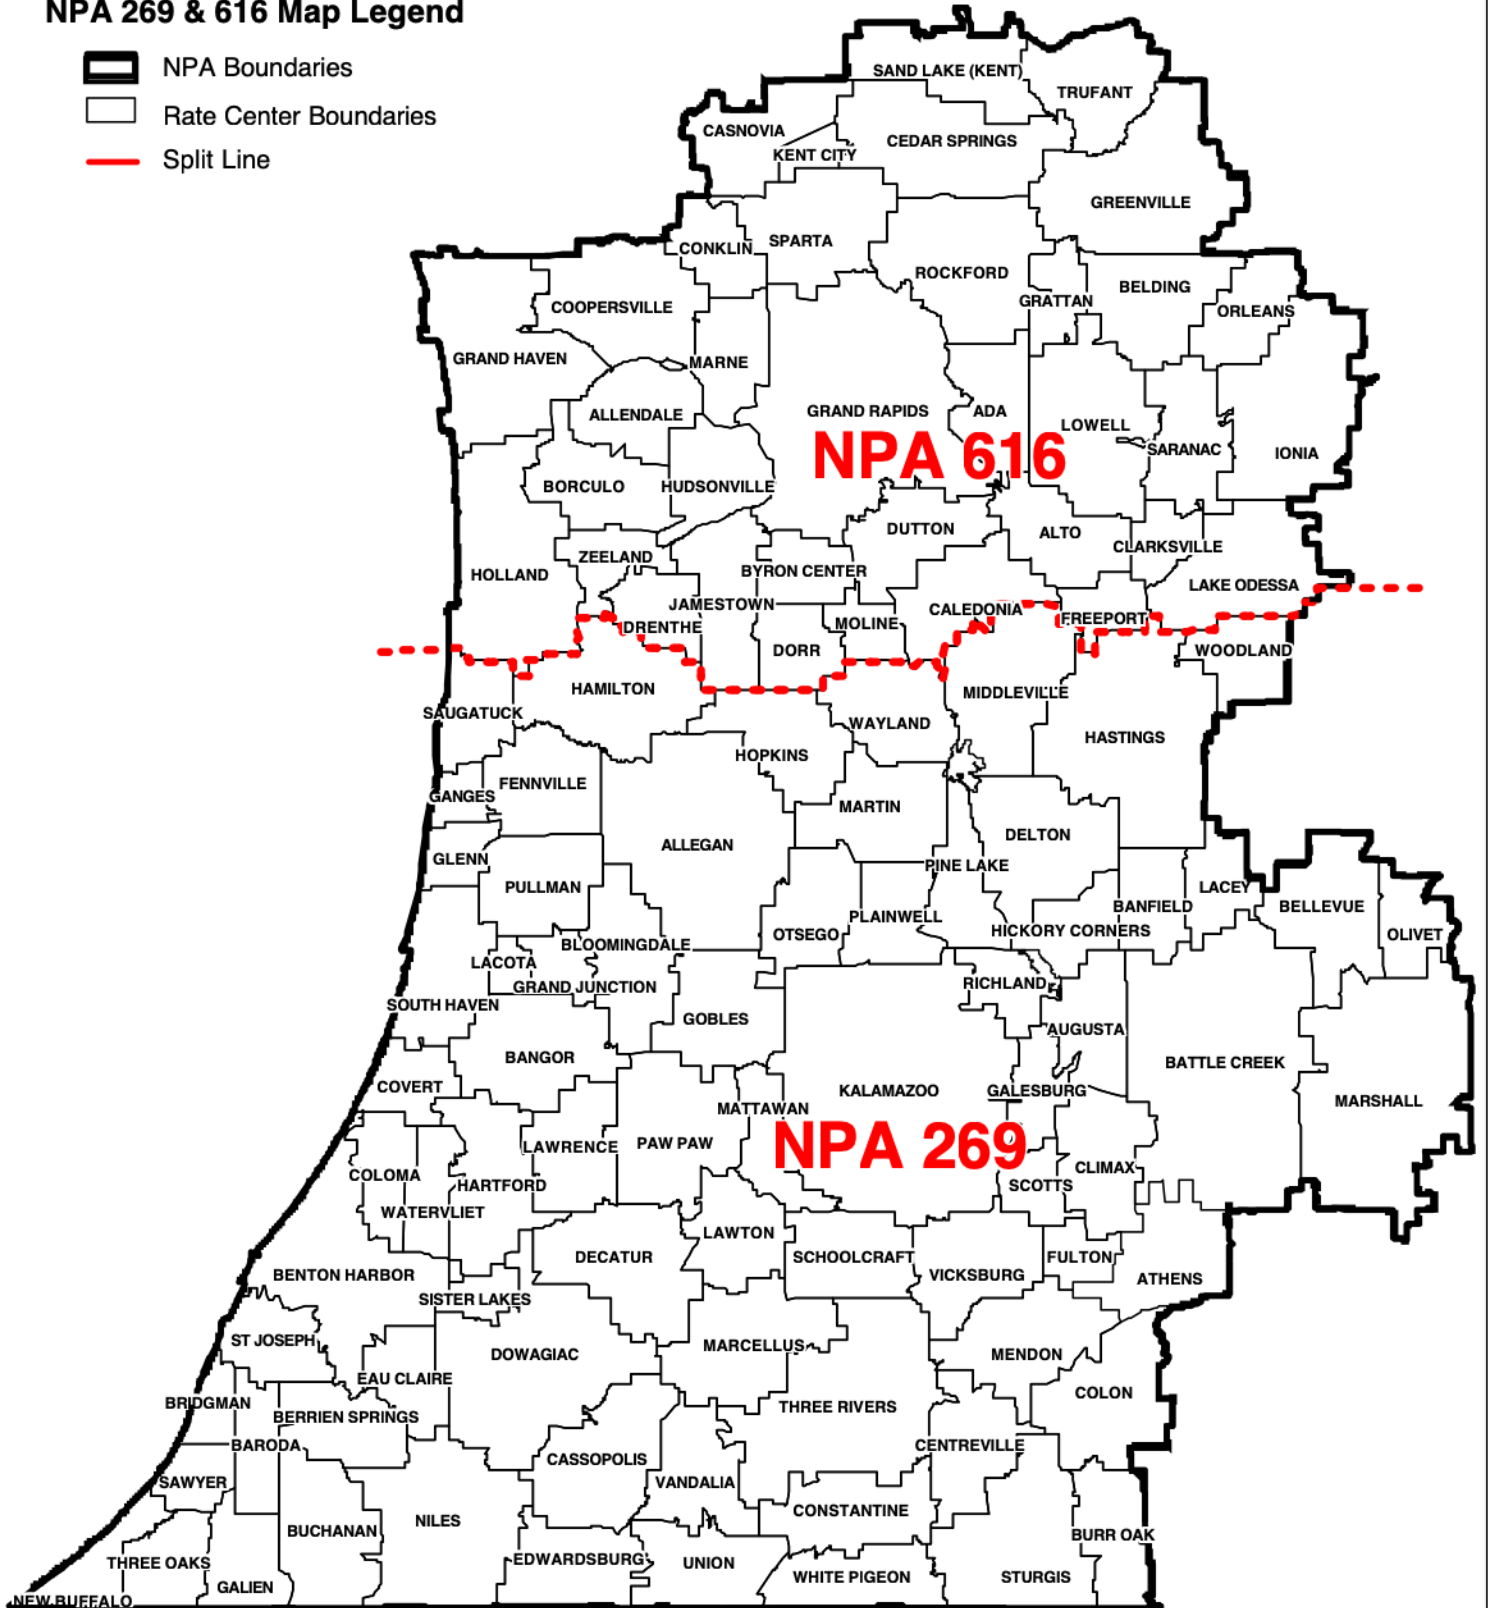

Michigan NPA 616 Split

NPA 269 & 616 Map Legend

- NPA Boundaries
- Rate Center Boundaries
- Split Line

NXX CODES REMAINING IN THE 616 NPA
Sorted by NXX

NPA	NXX	RATE CENTER	SWITCH
616	201	GRAND RPDS	GDRPMICXCM0
616	202	CASNOVIA	GDRPMINFCM0
616	204	GRAND RPDS	GDRPMINSCM0
616	205	CEDAR SPG	GDRPMINFCM0
616	215	GREENVILLE	GDRPMIBHCM0
616	218	HOLLAND	GDRPMIBLCM2
616	220	GRAND RPDS	GDRPMICXCM0
616	222	GRAND RPDS	GDRQMIBODS0
616	223	GRANDHAVEN	GDRPMIIV1MD
616	224	GRAND RPDS	GDRQMIBODS0
616	225	GREENVILLE	GNVLMIMNRSA
616	230	GRAND RPDS	GDRPMICXCM0
616	233	GRAND RPDS	GDRPMIBLDS1
616	234	GRAND RPDS	GDRPMIBLDS1
616	235	GRAND RPDS	GDRPMIBLDS1
616	240	GRAND RPDS	GDRPMINSCM0
616	241	GRAND RPDS	GDRPMISODS0
616	242	GRAND RPDS	GDRPMIBLDS1
616	243	GRAND RPDS	GDRPMISODS0
616	245	GRAND RPDS	GDRPMISODS0
616	246	GRAND RPDS	GDRPMISODS0
616	247	GRAND RPDS	GDRPMISODS0
616	248	GRAND RPDS	GDRPMISODS0
616	249	GRAND RPDS	WYNGMILXDS0
616	250	GRAND RPDS	GDRPMINSCM0
616	252	GRAND RPDS	GDRPMISODS0
616	254	GRAND RPDS	GDRQMIBODS0
616	257	GRAND RPDS	WYNGMILXDS0
616	259	GRANDHAVEN	GDRPMINFCM0
616	260	GRAND RPDS	GDRPMINSCM0
616	261	GRAND RPDS	WYNGMILXDS0
616	262	GRAND RPDS	GDRPMIBLCM2
616	263	CEDAR SPG	BTCKMIDECM1
616	270	GRAND RPDS	GDRPMICXCM0
616	277	CEDAR SPG	GDRPMIBHCM0
616	280	GRAND RPDS	GDRPMICDCM0
616	281	GRAND RPDS	DTTNMIMNDS0
616	283	ZEELAND	GDRPMIBLCM0
616	284	GRAND RPDS	GDRQMIBODS0
616	285	GRAND RPDS	GDRPMIESDS1
616	289	GREENVILLE	GDRPMICXCM0
616	291	GRAND RPDS	GDRPMIBLCM2
616	292	GRAND RPDS	GDRPMIBLCM2
616	293	GRAND RPDS	GDRPMIBLCM2
616	295	GRAND RPDS	GDRPMIBLCM3
616	296	GRANDHAVEN	GRHVMIMNDS0

NPA	NXX	RATE CENTER	SWITCH
616	297	GRAND RPDS	GDRPMICDCM0
616	298	GRAND RPDS	GDRPMINSCM0
616	299	GRAND RPDS	GDRPMIBLCM2
616	301	GRAND RPDS	WYNGMIKEDS0
616	302	GREENVILLE	GDRPMIBLCM0
616	304	GRAND RPDS	WYNGMIKACM2
616	305	CASNOVIA	GDRPMIBHCM0
616	307	GRAND RPDS	GDRPMIBLCM0
616	308	GRAND RPDS	GDRPMIQL0MD
616	312	GREENVILLE	GDRPMINFCM0
616	314	GRANDHAVEN	GDRPMIBHCM0
616	316	LAKEODESSA	GDRPMIBHCM0
616	318	GRAND RPDS	GDRPMIBLCM2
616	331	GRAND RPDS	GDRPMIBL0MD
616	332	GRAND RPDS	GDRPMIBHCM0
616	334	GRAND RPDS	GDRPMIBLCM4
616	335	HOLLAND	MCPKMIMNRSA
616	336	GRAND RPDS	GDRPMIBLDS1
616	338	GRAND RPDS	GDRPMIBHCM0
616	339	GRAND RPDS	GDRPMIBHCM0
616	340	GRAND RPDS	GDRPMIBLCM0
616	347	SAND LAKE	GDRPMIIV1MD
616	350	GRAND RPDS	GDRPMINSCM0
616	351	GRAND RPDS	GDRQMIBPCM0
616	354	ADA	GDRPMIBL0MD
616	355	HOLLAND	HLLDMIMNDS0
616	356	GRAND RPDS	GDRPMIBLDS1
616	359	DORR	GDRQMIBODS0
616	361	GRAND RPDS	GDRPMIEPDS0
616	363	GRAND RPDS	GDRPMIEPDS0
616	364	GRAND RPDS	GDRPMIEPDS0
616	365	GRAND RPDS	GDRPMIEPDS0
616	366	BYRON CTR	GDRQMIBODS0
616	371	JAMESTOWN	GDRQMIBODS0
616	374	LAKEODESSA	LKODMIMNRSA
616	378	JAMESTOWN	BTCKMIDECM1
616	379	HUDSONVL	GDRQMIBODS0
616	380	GRAND RPDS	GDRPMICXCM0
616	389	GRAND RPDS	GDRPMIBLDS3
616	390	GRAND RPDS	GDRPMIBHCM0
616	391	GRAND RPDS	GDRPMIBLDS1
616	392	HOLLAND	HLLDMIMNDS0
616	393	HOLLAND	HLLDMIMNDS0
616	394	HOLLAND	HLLDMIMNDS0
616	395	HOLLAND	HLLDMIMNDS0
616	396	HOLLAND	HLLDMIMNDS0