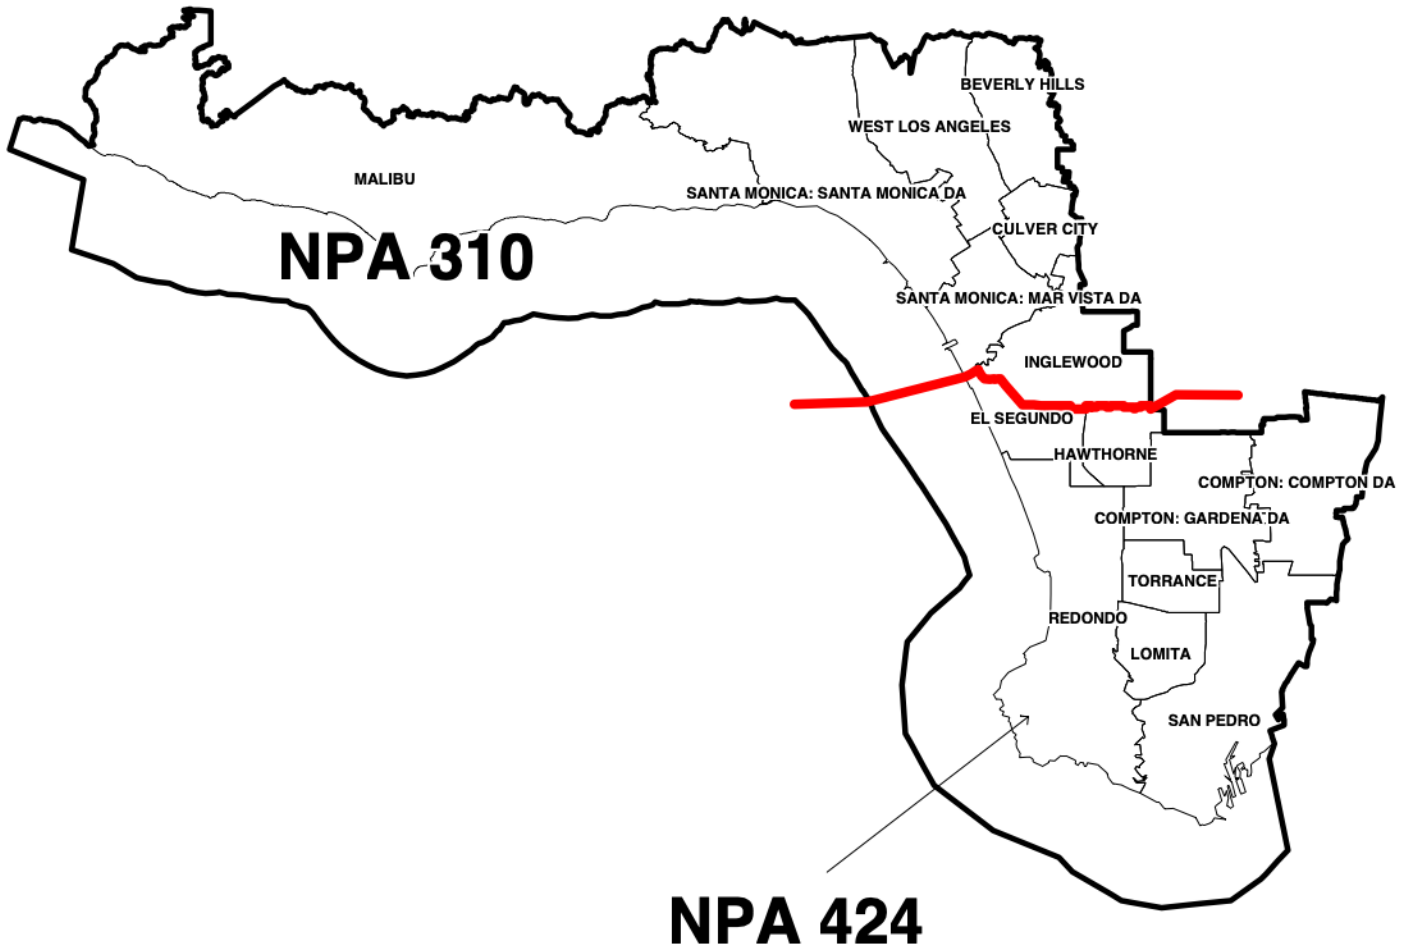

NPA 310 Rate Center Map