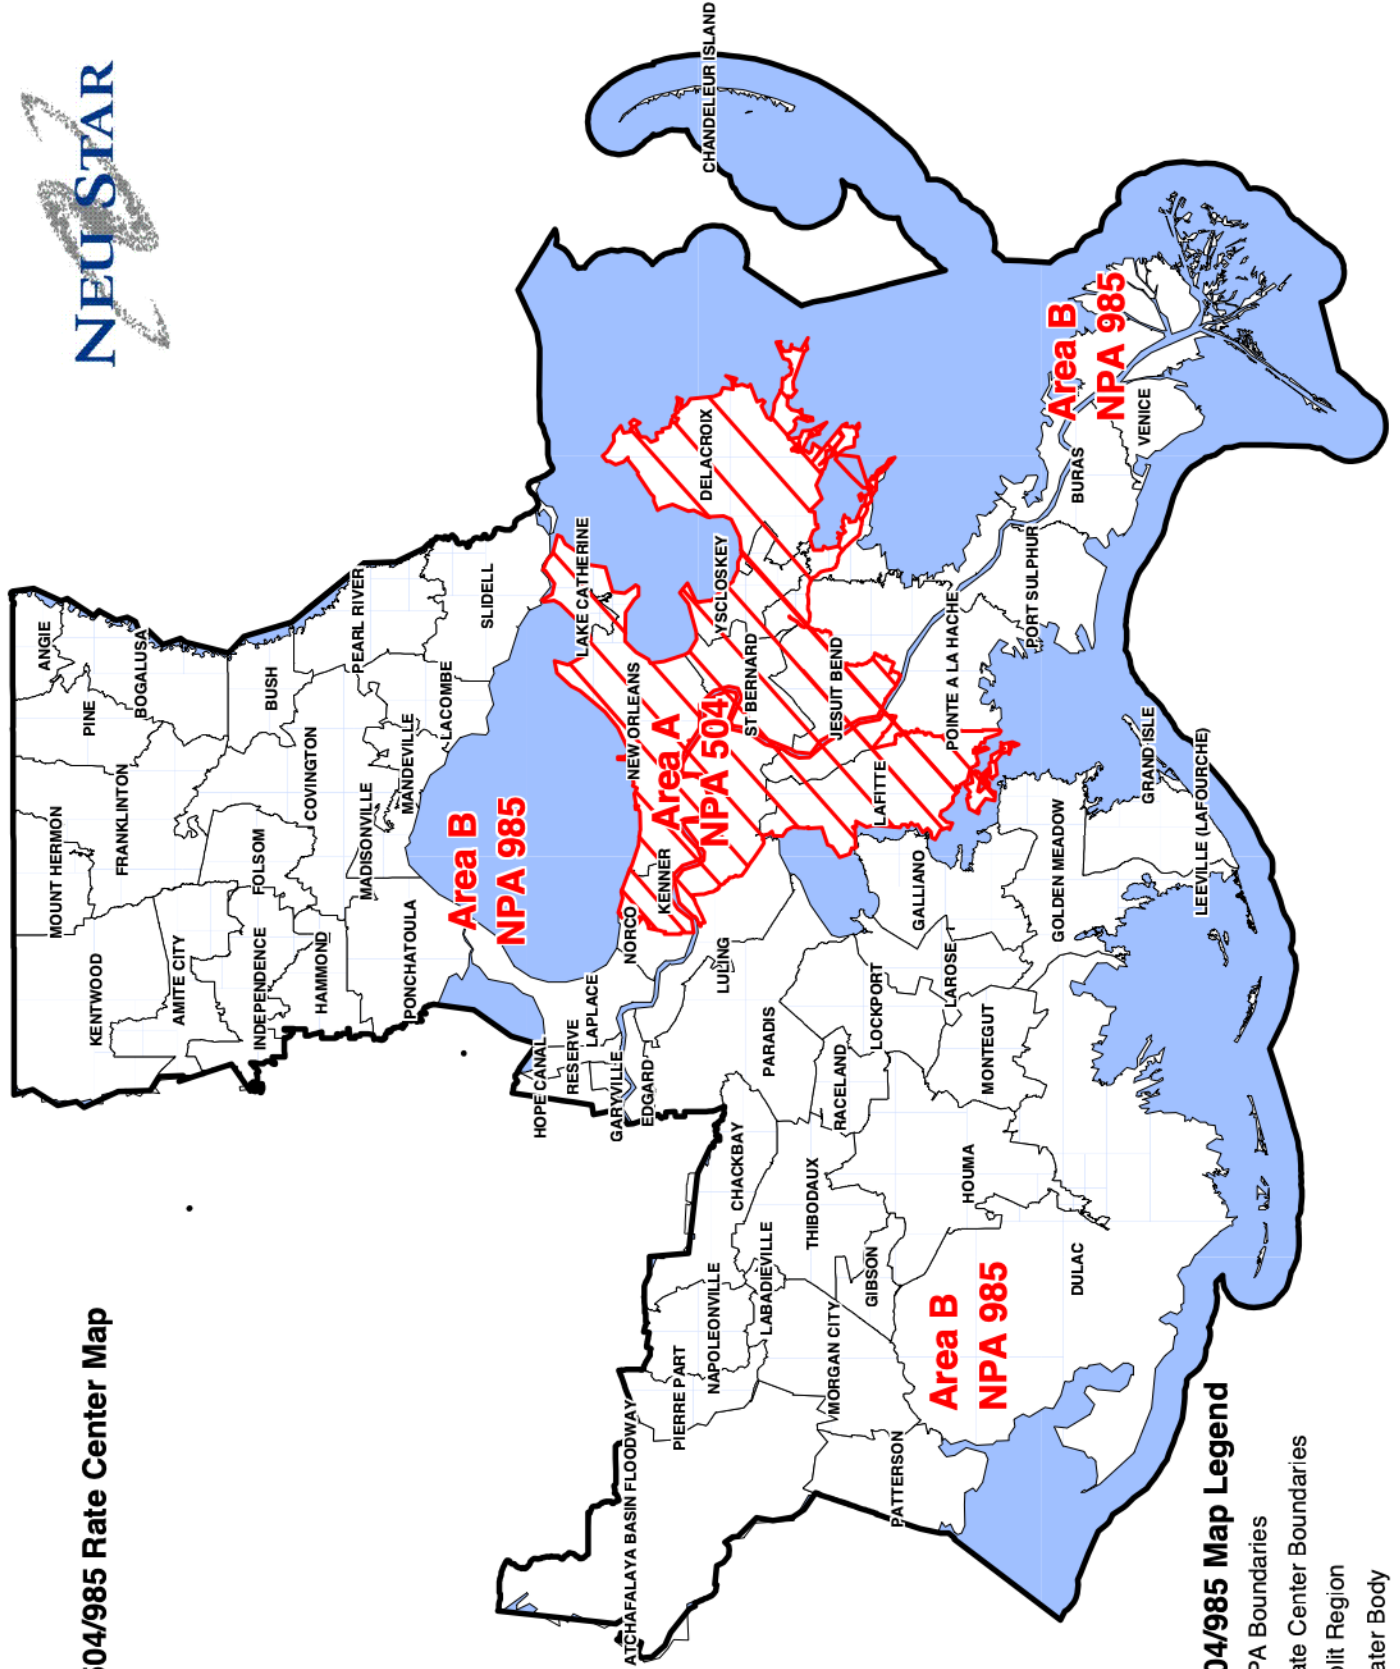

NPA 504/985 Rate Center Map

NPA 504/985 Map Legend

- NPA Boundaries
- Rate Center Boundaries
- Split Region
- Water Body

**NXX CODES REMAINING IN THE 504 NPA
SORTED BY NXX**

NXX	RATE CENTER	SWITCH
200	NEWORLEANS	NWORLA19DS0
201	KENNER	KNNRLAHNRS0
202	NEWORLEANS	NWORLAMAX1Y
206	NEWORLEANS	NWORLAMCRS0
207	NEWORLEANS	NWORLAMODS0
208	NEWORLEANS	NWORLAMAX2Y
210	NEWORLEANS	NWORLA23DS2
212	NEWORLEANS	NWORLAMODS0
213	NEWORLEANS	NWORLAMTDS0
214	NEWORLEANS	NWORLAIYCM3
216	KENNER	NWORLAMO00W
218	NEWORLEANS	NWORLASDDS0
219	NEWORLEANS	NWORLAMTDS0
220	NEWORLEANS	NWORLA81CM1
221	NEWORLEANS	NWORLAMADS0
224	NEWORLEANS	NWORLA01CM1
227	NEWORLEANS	NWORLARVDS0
228	NEWORLEANS	MTRELABKH01
231	KENNER	KNNRLABHCM1
232	NEWORLEANS	NWORLA81CM1
233	LAFITTE	HRHNLA06DS0
235	NEWORLEANS	NWORLA23DS1
236	KENNER	KNNRLABHCM1
237	KENNER	KNNRLABHCM1
238	NEWORLEANS	NWORLA81H01
239	NEWORLEANS	NWORLA01CM1
240	NEWORLEANS	NWORLASKDS0
241	NEWORLEANS	NWORLASKDS0
242	NEWORLEANS	NWORLASKDS0
243	NEWORLEANS	NWORLASKDS0
244	NEWORLEANS	NWORLASKDS0
245	NEWORLEANS	NWORLASKDS0
246	NEWORLEANS	NWORLASKDS0
247	NEWORLEANS	NWORLAMTDS2
248	NEWORLEANS	NWORLASKDS0
249	NEWORLEANS	NWORLAMTDS0
250	NEWORLEANS	NWORLA81CM1
251	KENNER	KNNRLABHCM1
253	NEWORLEANS	NWORLAMUDS0
254	NEWORLEANS	NWORLAMUDS0
255	NEWORLEANS	NWORLAMUDS0
256	NEWORLEANS	NWORLAIYCM3
257	NEWORLEANS	NWORLAMUDS0
258	NEWORLEANS	NWORLA81CM1
259	NEWORLEANS	NWORLA81CM1
260	NEWORLEANS	NWORLAMCCG0
262	NEWORLEANS	NWORLAOKDS0
263	NEWORLEANS	NWORLARVDS0
268	KENNER	KNNRLABRDS0

NXX	RATE CENTER	SWITCH
269	NEWORLEANS	NWORLASCDS0
270	NEWORLEANS	NWORLACMCG0
271	NEWORLEANS	NWORLACMCG0
272	ST BERNARD	HRHNLA06DS0
273	KENNER	NWORLASDH19
275	KENNER	MTRELA16DS0
276	NEWORLEANS	NWORLACMCG0
277	NEWORLEANS	NWORLACMCG0
278	NEWORLEANS	NWORLACMCG0
279	NEWORLEANS	NWORLACMCG0
280	NEWORLEANS	NWORLALKRS1
281	NEWORLEANS	NWORLACMCG0
282	NEWORLEANS	NWORLALKCG0
283	NEWORLEANS	NWORLALKCG0
284	NEWORLEANS	NWORLALKCG0
286	NEWORLEANS	NWORLALKCG0
288	NEWORLEANS	NWORLALKCG0
289	NEWORLEANS	NWORLAIYCM3
293	NEWORLEANS	MTRELA16DS0
296	KENNER	KNNRLABHCM1
297	NEWORLEANS	NWORLAMO00W
299	NEWORLEANS	NWORLAMADS0
301	NEWORLEANS	HRHNLA06DS0
302	LKCATHERIN	HRHNLA06DS0
304	NEWORLEANS	HRHNLA06DS0
305	KENNER	HRHNLA06DS0
309	NEWORLEANS	HRHNLA06DS0
310	NEWORLEANS	NWORLAMADS0
312	NEWORLEANS	NWORLASCRS0
313	NEWORLEANS	MTRELA07H01
314	NEWORLEANS	NWORLACADS0
315	NEWORLEANS	NWORLAMODC0
316	NEWORLEANS	NWORLAMODC0
317	NEWORLEANS	NWORLAMODC0
319	KENNER	KNNRLABHCM1
321	NEWORLEANS	NWORLA01DS0
323	NEWORLEANS	NWORLA01DS0
324	NEWORLEANS	NWORLASDH19
328	NEWORLEANS	NWORLAMRCG0
332	NEWORLEANS	MTRELAGBDS0
334	NEWORLEANS	NWORLAMADS0
339	NEWORLEANS	NWORLAPODS1
340	NEWORLEANS	NWORLAMRCG0
341	NEWORLEANS	NWORLAMRCG0
342	NEWORLEANS	NWORLAAVDS0
343	NEWORLEANS	NWORLA44CM1
344	NEWORLEANS	NWORLA44CM1
347	NEWORLEANS	NWORLAMRCG0
348	NEWORLEANS	NWORLAMRCG0