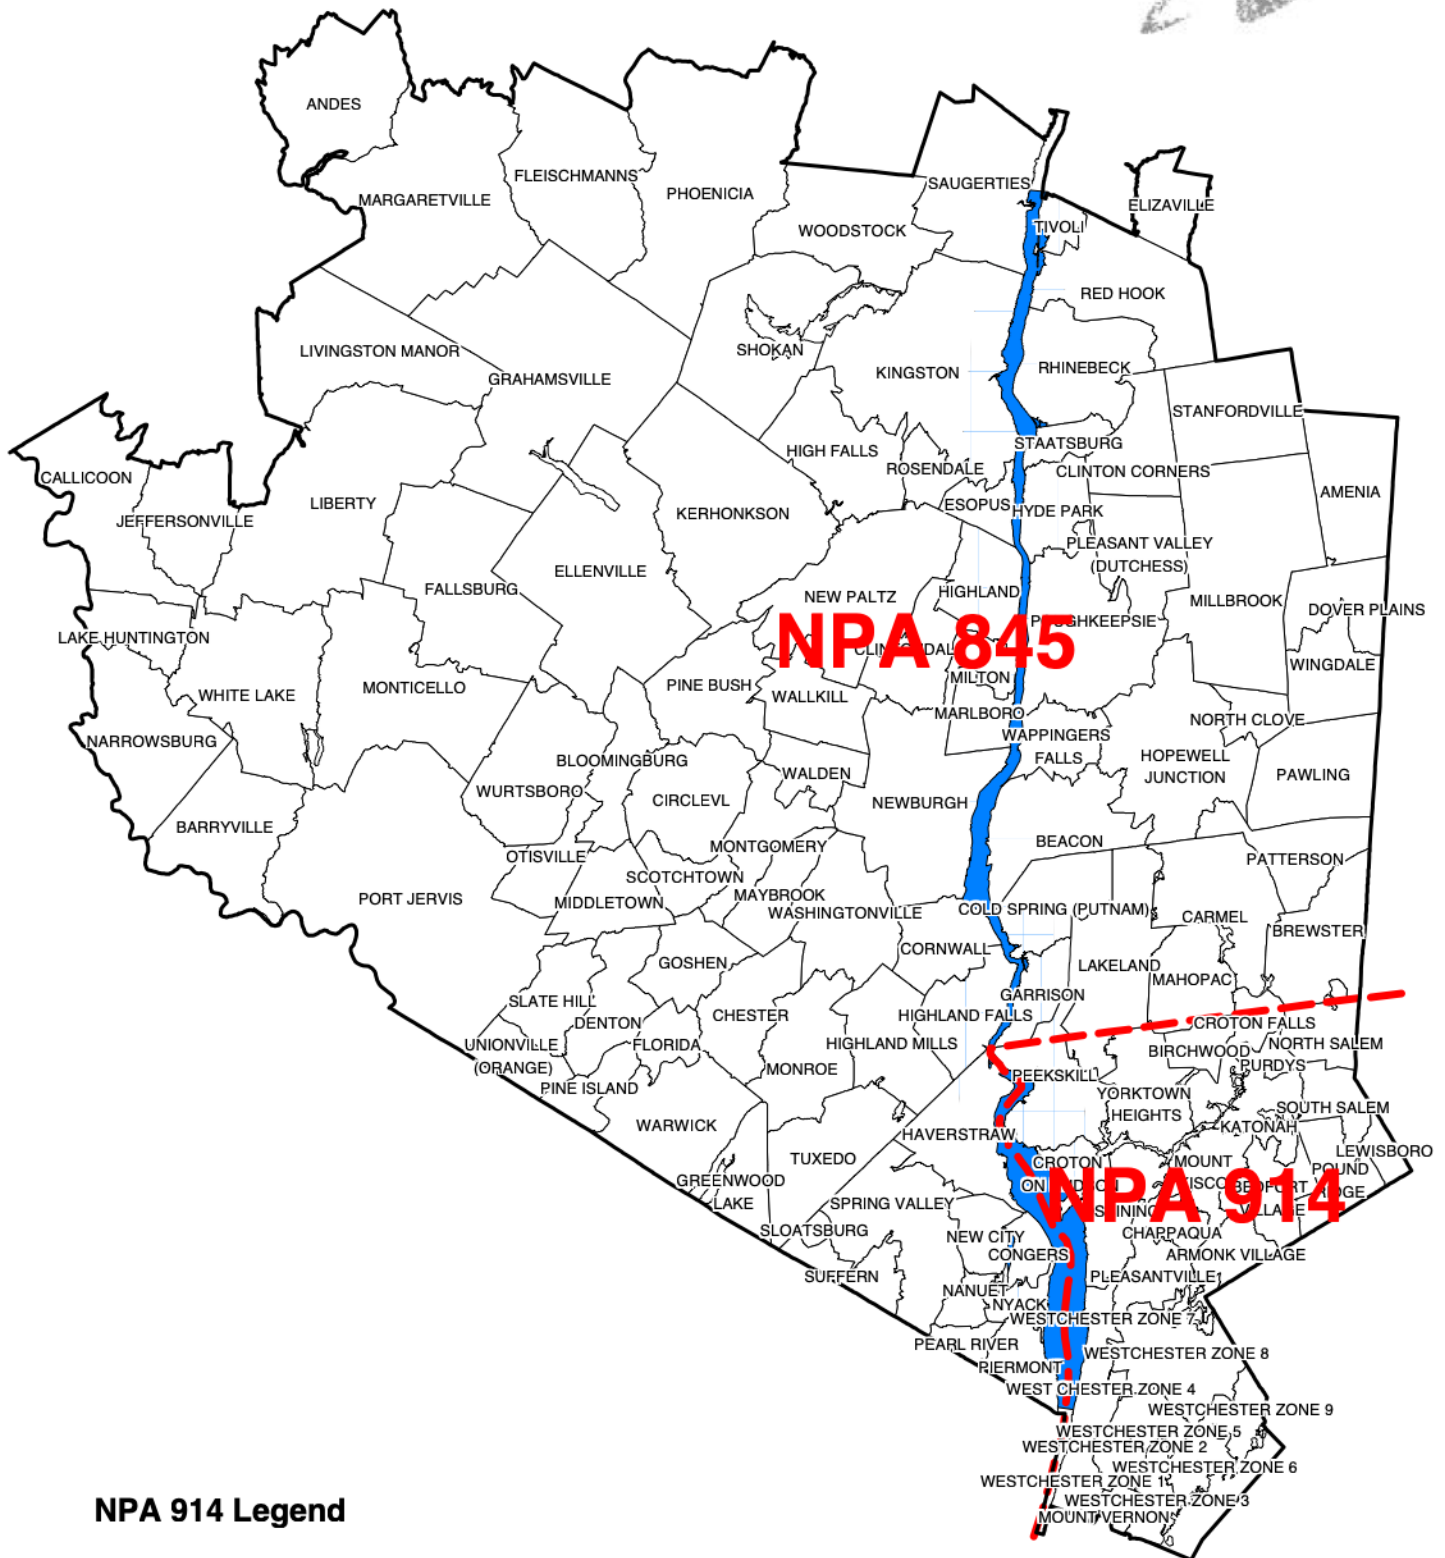

NPA 845 and 914 Rate Center Map

NPA 914 Legend

- NPA Boundaries
- Rate Center Boundaries
- Split Line

**New York NPA 914
Split List by NXX**

NPA	NXX	RATE CENTER	SWITCH	NPA	NXX	RATE CENTER	SWITCH
914	200	WSCHSTZN08	NYCMNYZR23Z	914	286	WSCHSTZN08	WHPLNYWPDS0
914	202	WSCHSTZN06	NYCMNYBXDS0	914	287	WSCHSTZN08	WHPLNYWPDS0
914	204	POUGHKEPSI	LGRNNYNSCM0	914	288	WSCHSTZN08	WHPLNYWPDS0
914	205	BEDFORDVLG	NYCMNY83DS8	914	289	WSCHSTZN08	WHPLNYWPDS0
914	206	WSCHSTZN08	NYCTNYLJDS3	914	290	WSCHSTZN08	NYCMNY83DS8
914	209	MOUNTKISCO	NYCNNYVCDS0	914	299	MOUNTKISCO	WBYNNYAKCM2
914	213	NEWBURGH	NWBRNYCUW01	914	300	WSCHSTZN08	NYCMNYZR23Z
914	214	YORKTN HTS	NYCNNYBDS0	914	301	KATONAH	NYCMNYBXDS0
914	216	WSCHSTZN08	WHPLNY02CM0	914	302	YORKTN HTS	NYCMNYBXDS0
914	217	WSCHSTZN08	WHPLNY02CM0	914	303	ARMONK VLG	NYCMNYBXDS0
914	218	MOUNTKISCO	WHPLNY02DS5	914	304	WSCHSTZN08	WHPLNY02DS5
914	219	ARMONK VLG	WHPLNY02DS5	914	305	WSCHSTZN09	WHPLNY02DS5
914	231	WSCHSTZN01	BTHPNYGRDS0	914	307	ARMONK VLG	WHPLNYWPCMD
914	232	KATONAH	KTNHNYKADS0	914	309	WSCHSTZN08	WHPLNYWP06N
914	233	WSCHSTZN01	NYCNNYFUDS0	914	310	WSCHSTZN08	WHPLNYWP06N
914	234	BEDFORDVLG	BDVGNBYVDS0	914	312	WSCHSTZN09	NYCMNYZRDSA
914	235	WSCHSTZN03	NWRCNYNRDS0	914	313	WSCHSTZN08	WHPLNYWP8MD
914	237	WSCHSTZN01	MTVRNYMVDS0	914	316	WSCHSTZN08	WHPLNYWP06N
914	238	CHAPPAQUA	CHPQNYCPDS0	914	317	WSCHSTZN08	WHPLNYWP06N
914	239	PLEASANTVL	WHPLNY05DS0	914	318	WSCHSTZN08	WHPLNY02CM0
914	240	WSCHSTZN09	NYCNNYFUDS0	914	319	WSCHSTZN08	WHPLNY02CM0
914	241	MOUNTKISCO	MTKSNYMKDS0	914	320	WSCHSTZN08	WHPLNYWP06N
914	242	MOUNTKISCO	MTKSNYMKDS0	914	321	WH PLAINS	NYCMNY30BMD
914	243	BIRCHWOOD	YRTWNYYTDS0	914	322	WSCHSTZN08	WHPLNYWP1CD
914	244	MOUNTKISCO	MTKSNYMKDS0	914	323	WSCHSTZN08	NYCMNYVJDS0
914	245	YORKTN HTS	YRTWNYYTDS0	914	324	WSCHSTZN08	WHPLNYWP06N
914	248	BIRCHWOOD	YRTWNYYTDS0	914	325	WSCHSTZN08	WHPLNY02CM0
914	249	WSCHSTZN09	HRSNNYHNDS0	914	328	WSCHSTZN08	WHPLNYWPDS0
914	250	WSCHSTZN04	NYCMNYQODS2	914	329	WSCHSTZN08	WHPLNYWP06N
914	251	WSCHSTZN09	HRSNNYHNDS0	914	330	WSCHSTZN04	WHPLNYFDS0
914	253	WSCHSTZN09	HRSNNYHNDS0	914	332	WSCHSTZN07	TRTWNYTTDS0
914	259	WSCHSTZN08	NYCMNYZRDSA	914	333	WSCHSTZN07	TRTWNYTTDS0
914	260	WSCHSTZN08	WHPLNYWP06N	914	335	WSCHSTZN09	HRSNNYHNDS0
914	261	WSCHSTZN08	WHPLNYWP06N	914	337	WSCHSTZN02	TKHONYTUDS1
914	262	WSCHSTZN08	WHPLNYWP06N	914	345	WSCHSTZN07	GNBGNYFVDS0
914	263	WSCHSTZN08	WHPLNYWP06N	914	347	WSCHSTZN07	GNBGNYFVDS0
914	264	SPRING VLY	WHPLNYWP06N	914	350	WSCHSTZN09	NYCNNYFUDS0
914	269	WSCHSTZN08	WHPLNYWPRS1	914	360	WSCHSTZN06	NYCNNYFUDS0
914	270	WSCHSTZN07	NYCMNY83DS7	914	366	WSCHSTZN07	TRTWNYTTDS0
914	271	CRTNONHDSN	CRHDNYCHDS0	914	370	WSCHSTZN07	NYCNNYFUDS0
914	272	WSCHSTZN08	WHPLNY05DS0	914	372	WSCHSTZN07	WHPLNY05DS0
914	273	ARMONK VLG	ARVGNAYVRS0	914	375	WSCHSTZN01	YNKRNYNDS1
914	275	WSCHSTZN06	WHPLNY05DS0	914	376	WSCHSTZN01	YNKRNYNDS1
914	276	NORTHALEM	PRDYNYPDRS0	914	377	WSCHSTZN01	YNKRNYNDS1
914	277	CROTON FLS	PRDYNYPDRS0	914	378	WSCHSTZN01	YNKRNYNDS1
914	280	WSCHSTZN08	NYCNNYFUDS0	914	379	WSCHSTZN01	WHPLNYWP06N
914	281	WSCHSTZN08	WHPLNYWPDS0	914	380	WSCHSTZN03	WHPLNYFDS0
914	282	WSCHSTZN05	WHPLNY02CM0	914	381	WSCHSTZN06	MMRNNYMADS0
914	283	MIDDLETOWN	MDTWNYHH3MD	914	388	KINGSTON	LGRNNYNSCM0
914	284	WSCHSTZN08	NYCMNY30BMD	914	389	KINGSTON	PGHKNYGGCM0
914	285	WSCHSTZN08	WHPLNYWPDS0	914	390	WSCHSTZN08	WHPLNYWPDS0