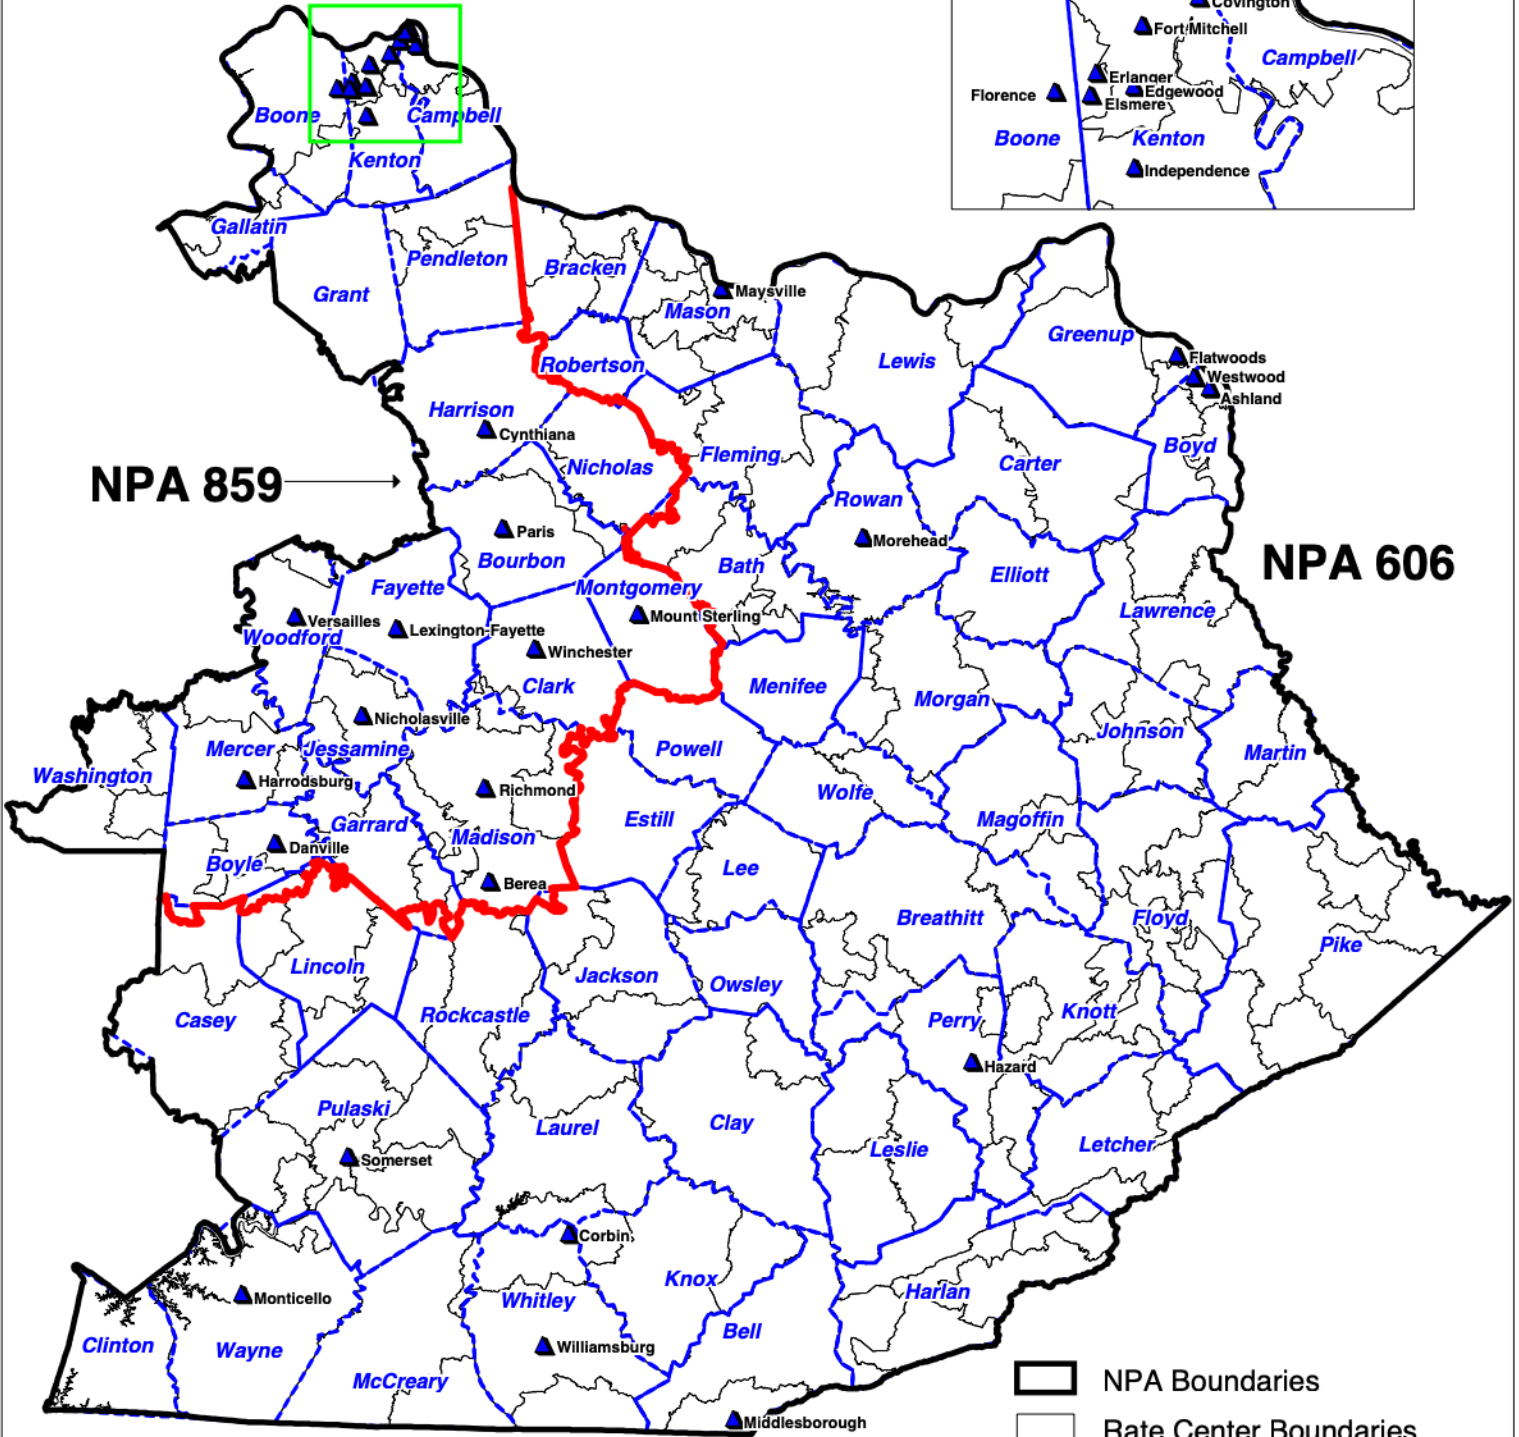

NPA 859/606 Map

LOCKHEED MARTIN

AREA OF DETAIL

NPA 859

NPA 606

- NPA Boundaries
- Rate Center Boundaries
- County Boundaries
- Cities w/Pop > than 5,000
- Split Line

NXXs STAYING IN 606
SORTED BY NXX

NXX	RATE CENTER	SWITCH	NXX	RATE CENTER	SWITCH
202	VANCEBURG	OWVLKYAH1MD	346	HUSTONVL	HTVLKYXEDS0
205	PIKEVILLE	PKVLKYMADS0	347	MIDDLESBO	MDBOKYMADS0
206	MT OLIVET	OWVLKYAH1MD	348	MONTICELLO	MNTIKYXADS0
207	MOREHEAD	OWVLKYAH1MD	349	SALYERSVL	SLVLKYXARS0
209	FLEMINGSBG	OWVLKYAH1MD	353	STONE	STONKYMADS0
210	OWINGSVL	OWVLKYAH1MD	354	PINE KNOT	PNKNKYXADS0
215	WILMORE	LXTNKYYYDS0	355	CRAB ORCH	CRBOKYMADS0
217	BROOKSVL	OWVLKYAH1MD	358	WAYLAND	WYLDKYESDS0
218	PIKEVILLE	PKVLKYMADS0	364	ANNVILLE	ANVLKYXADS0
228	STAFORDSVL	SFVLKYXADS1	365	STANFORD	STFRKYMADS0
237	SOWILLIMSN	SWSNKYMADS0	368	PIPPAPASSS	PPSSKYXARS0
242	MIDDLESBO	MDBOKYMADS0	374	STINNETT	STNTKYXARS0
247	SHARPSBURG	SHBGKYXARS4	376	STNSWHLYCY	STRNKYXADS0
248	MIDDLESBO	MDBOKYMADS0	377	MCDOWELL	MCWLKYMADS0
251	FISTY	FSTYKYXARS0	378	DWARF	DWRFKYXADS0
256	MT VERNON	MTVRKYXARS0	379	EUBANK	EBNKKYXARS0
265	FLAT GAP	FLGPKYXARS0	382	WHITE LILY	WHLLKYXARS0
267	EWING	EWNGKYXARS0	387	ALBANY	ALBYKYXADS0
274	SHOPVILLE	SOVLKYXARS0	395	WARFIELD	WRFDKYMADS0
279	WOOTON	WOTNKYXARS0	398	BUCKHORN	BCKHKYXEDS0
285	MARTIN	MARTKYMADS0	407	MAYSVILLE	RCMDKY25CM1
286	OLIVE HILL	OLHLKYXADS0	412	FLEMINGSBG	LXTNKY01DS0
287	MCKEE	MCCKEYXADS0	414	HAZARD	LXTNKY24W26
295	CANOE	CANOKYXARS0	418	IRVINE	LXTNKY24W26
297	STAFORDSVL	SFVLKYXADS0	423	SCIENCE HL	SCHLKYXARS0
298	INEZ	INEZKYMADS0	424	PIKEVILLE	PKVLKYMADS0
300	STANTON	WNCHKYARDS0	427	MCCARR	FEBRKYMADS0
301	WASHINGTON	OWVLKYAH1MD	432	PIKEVILLE	PKVLKYMADS0
303	LIBERTY	RCMDKY25CM1	433	PIKEVILLE	PKVLKYMADS0
305	SOMERSET	SMRTKYCA1MD	434	PIKEVILLE	PKVLKYMADS0
306	ALBANY	SMRTKYCA1MD	435	HAZARD	HZRDKYXADS0
307	MONTICELLO	SMRTKYCA1MD	436	HAZARD	HZRDKYXADS0
308	MT VERNON	SMRTKYCA1MD	437	PIKEVILLE	PKVLKYMADS0
309	LONDON	SMRTKYCA1MD	438	HAZARD	HNMNKYXBDS0
310	STNSWHLYCY	SMRTKYCA1MD	439	HAZARD	HZRDKYXADS0
316	OLIVE HILL	MEDSKYAACM0	444	PIKEVILLE	LXTNKY24W26
317	JACKSON	LXTNKY24W26	447	TOPMOST	TPMSKYXARS0
318	STANTON	LXTNKY24W26	451	SOMERSET	SMRTKYXADS0
319	BEATTYVL	LXTNKY24W26	452	WHEELWRIHT	WHLWKYXADS0
324	ASHLAND	ASLDKYXADS0	453	LIVINGSTON	LVTNKYXARS0
325	ASHLAND	ASLDKYXADS0	454	PIKEVILLE	PKVLKYMADS0
326	ASHLAND	ASLDKYXADS0	456	FREEBURN	FEBRKYMADS0
327	ASHLAND	ASLDKYXADS0	457	INEZ	LXTNKY24W26
329	ASHLAND	ASLDKYXADS0	458	LOUISA	LXTNKY24W26
337	PINEVILLE	PIVLKYMADS0	459	PRESTONSBG	LXTNKY24W26
340	MONTICELLO	MNTIKYXADS0	463	PAINTSVL	LXTNKY24W26
343	MONTICELLO	MNTIKYXADS0	464	BEATTYVL	BYVLKYMADS0