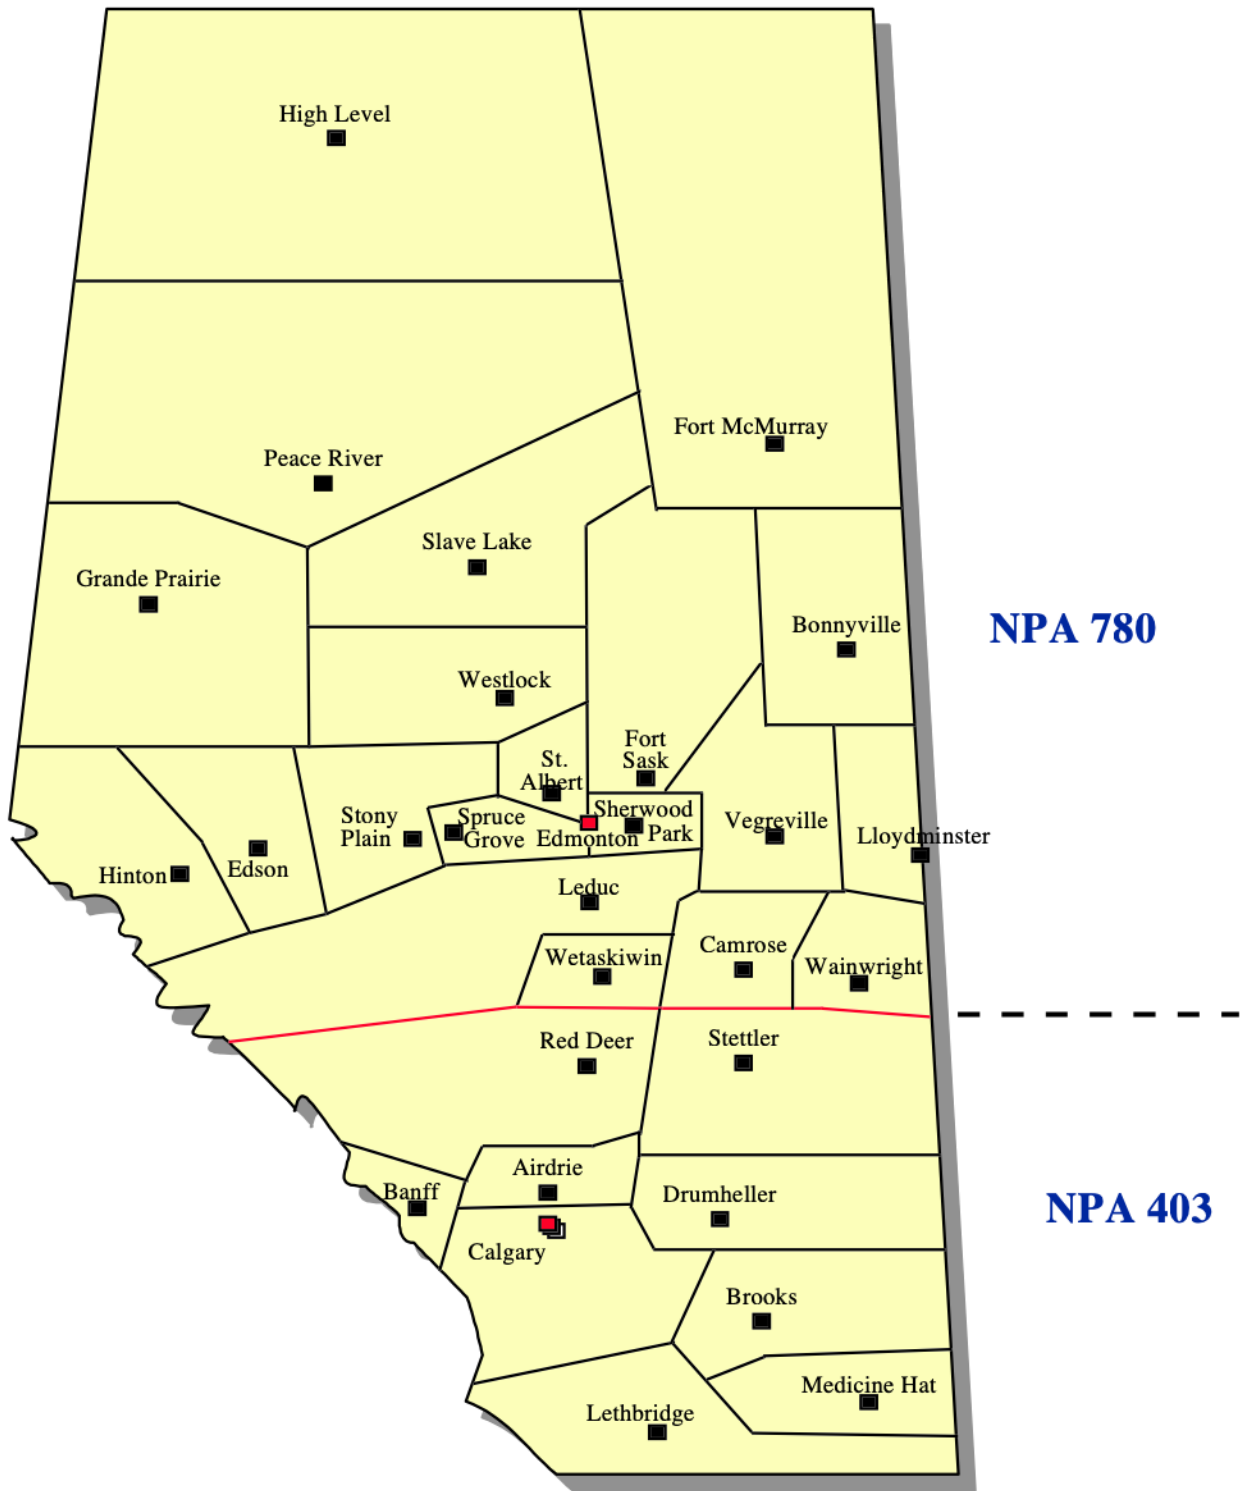

NPA 403 CO Codes