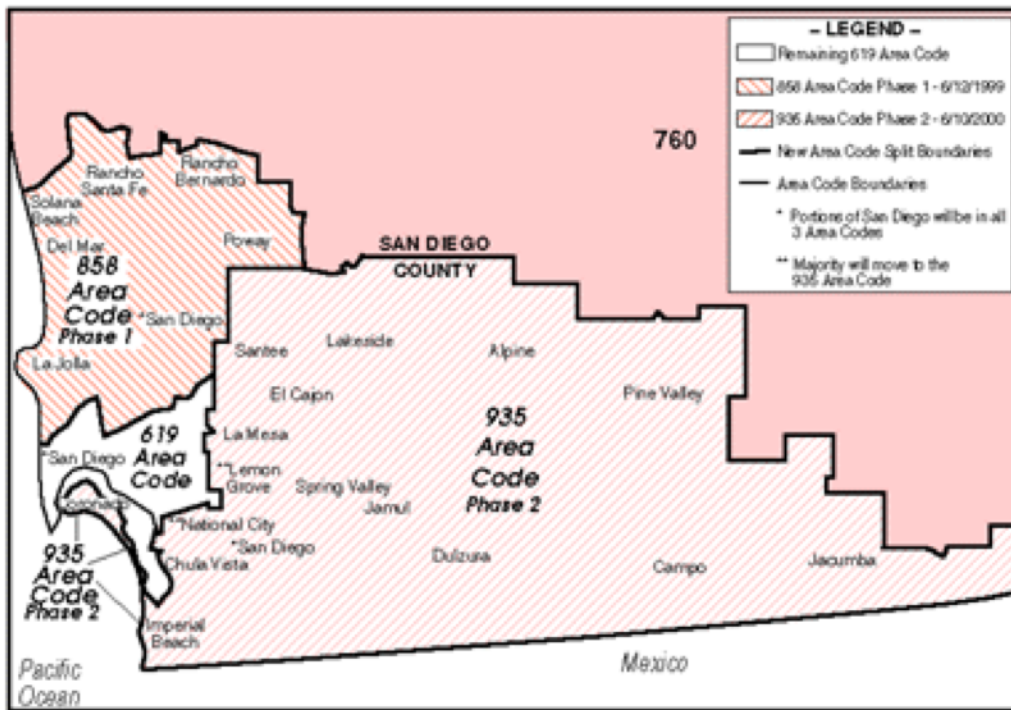

619/858/935 Proposed Area Code Split