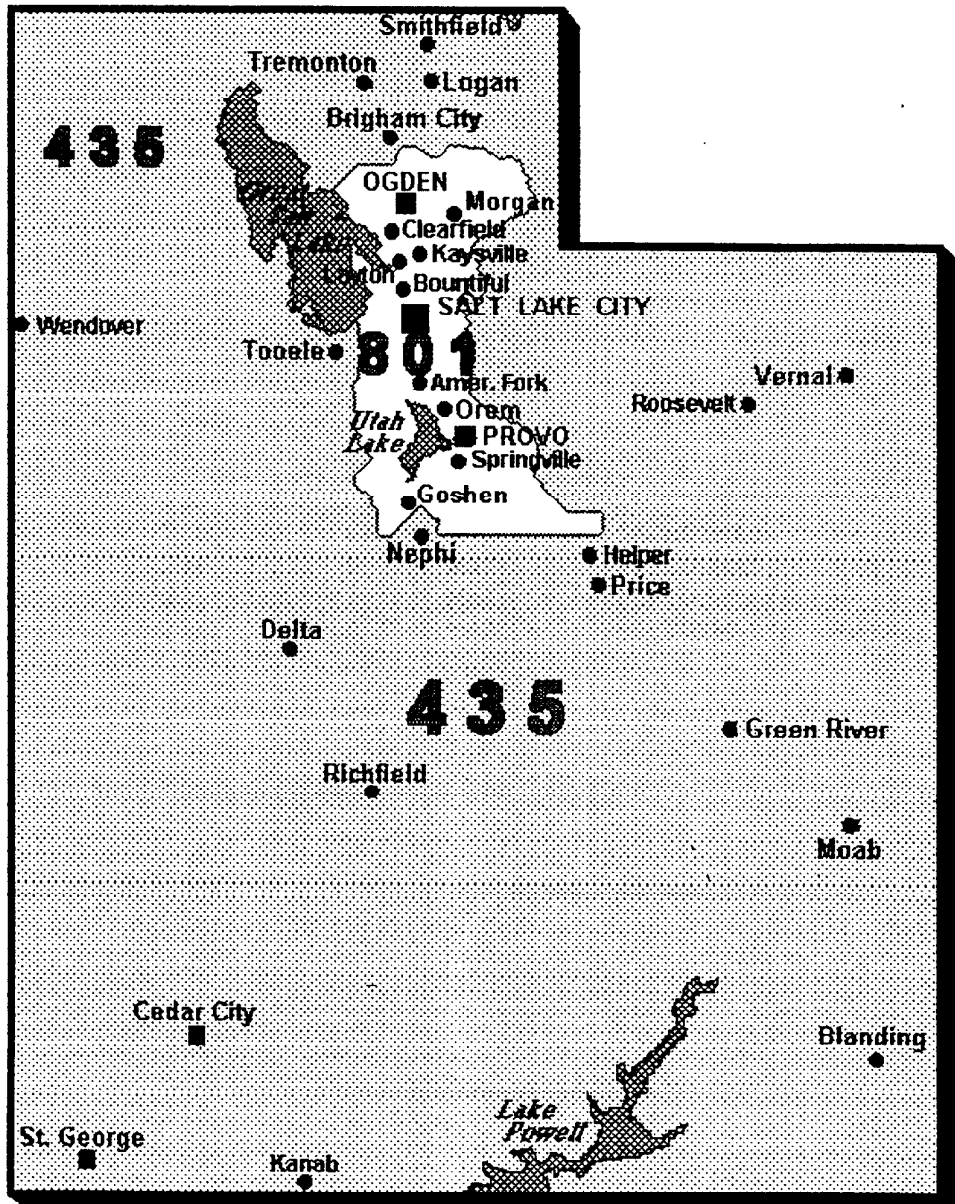

STATE OF UTAH
801 AREA CODE SPLIT
SEPTEMBER 22, 1997