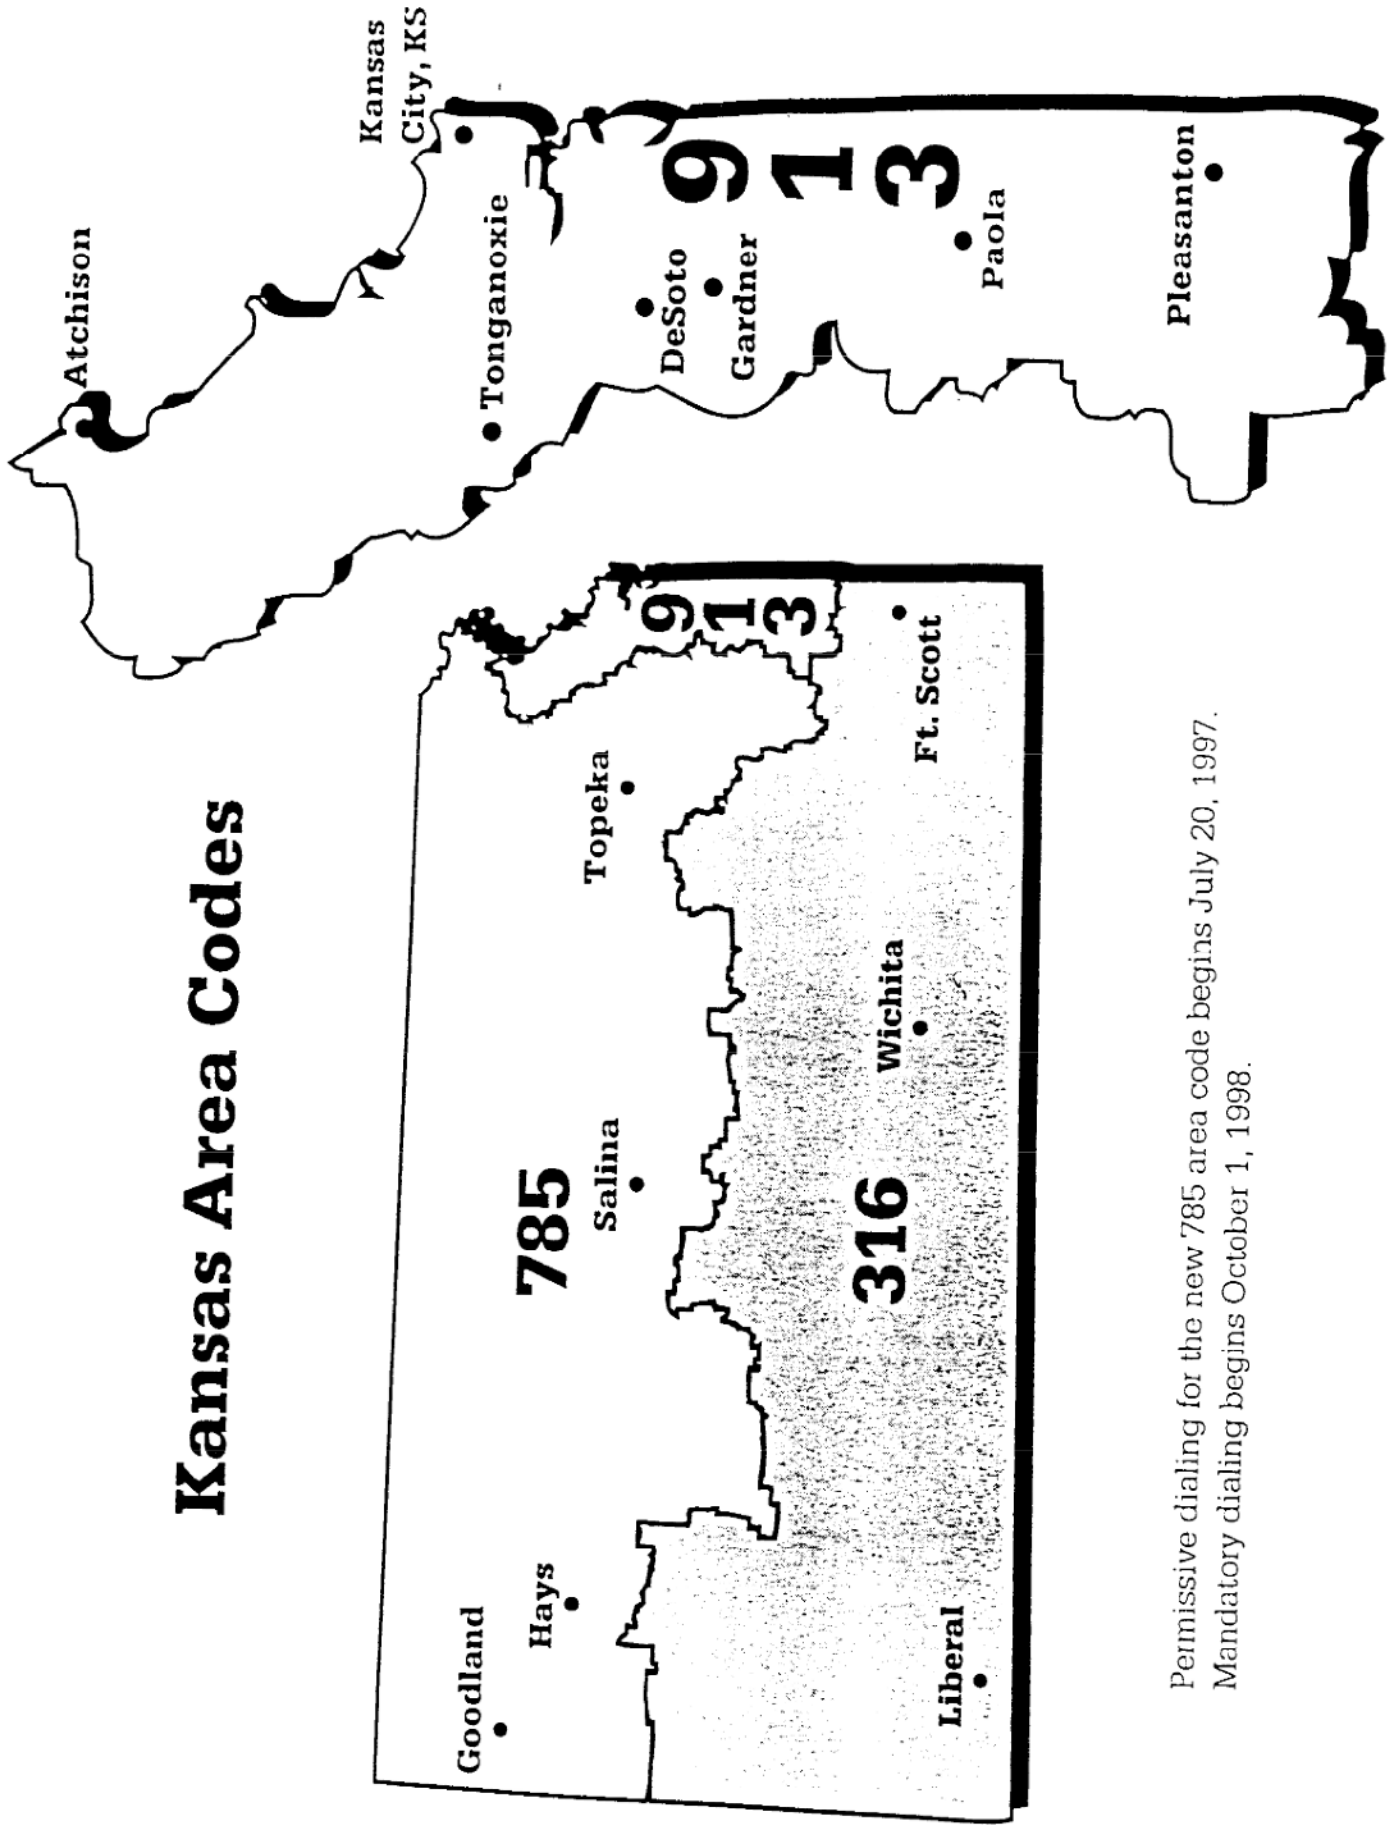

Kansas Area Codes

Permissive dialing for the new 785 area code begins July 20, 1997.
Mandatory dialing begins October 1, 1998.

CODES BEING RETAINED IN 913 NPA

NUMERICAL						
LIST REVISED: 04-02-97						
<u>NXX</u>	<u>SWITCH/ENTITY</u>	<u>RATE CENTER</u>	<u>COCUS</u>	<u>NOTES:</u>	<u>913</u>	<u>LATA</u>
226	LENXKSGO1MD	MELROSE	8		1	524
236	KSCYKSJOCG0	KANSASCITY	11		1	524
248	KSCYKSSHDS0	MELROSE	11		1	524
250	LVWOKSLNRS0	LEAVENWTH	11		1	524
259	PAOLKSPERS0	PAOLA	11		1	524
261	KSCYKSJOCG0	KANSASCITY	11		1	524
262	KSCYKSJOCG0	KANSASCITY	11		1	524
268	KSCYKSSHDS0	MELROSE	11		1	524
269	LENXKSGO1MD	KANSASCITY	8		1	524
279	KSCYKS10CG0	KANSASCITY	11		1	524
281	KSCYKS10CG0	KANSASCITY	11		1	524
285	PAOLKSPERS0	PAOLA	4		1	524
287	KSCYKSPADS0	KANSASCITY	11		1	524
288	KSCYKSPADS0	KANSASCITY	11		1	524
294	PAOLKSPERS0	PAOLA	11		1	524
299	KSCYKSPADS0	BETHEL	11		1	524
310	KSCYKSLEDS0	MELROSE	11		1	524
321	KSCYKS10CG0	KANSASCITY	11		1	524
323	KSCYKSCBDS0	MELROSE	11		1	524
324	KSCYKSOLDS0	OLATHE	11		1	524
327	KSCYKSCBDS0	MELROSE	11		1	524
328	KSCYKSPADS0	KANSASCITY	11		1	524
334	KSCYKSPADS0	BETHEL	11		1	524
338	KSCYKSCBDS0	MELROSE	11		1	524
339	KSCYKSCBDS0	MELROSE	11		1	524
341	KSCYKSNACG0	MELROSE	11		1	524
342	KSCYKS10CG0	KANSASCITY	11		1	524
344	KSCYKSCBDS0	MELROSE	11		1	524
345	KSCYKSCBDS0	MELROSE	11		1	524
351	LVWOKSLNRS0	LEAVENWTH	11		1	524
352	PLTNKXSADS0	PLEASANTON	11		1	524
360	ATSNKSSFRS1	ATCHISON	11		1	524
362	KSCYKSJOCG0	KANSASCITY	11		1	524
365	ST.JSMODNDS0	ELWOOD	11		1	524
367	ATSNKSSFRS1	ATCHISON	11		1	524
369	TNGNKS06RS0	TONGANOXIE	11		1	524
370	ATSNKSSFRS1	ATCHISON	4		1	524
371	KSCYKS10CG0	KANSASCITY	11		1	524
375	KSCYKSSHDS0	KANSASCITY	11		1	524
377	DRXLMOXARS0	WESTDREXEL	11		1	524
381	KSCYKSNACG0	MELROSE	11		1	524
383	KSCYKSNACG0	MELROSE	11		1	524
384	KSCYKSJOCG0	KANSASCITY	11		1	524
385	KSCYKSNACG0	MELROSE	11		1	524
393	KSCYKSOLDS0	OLATHE	11		1	524